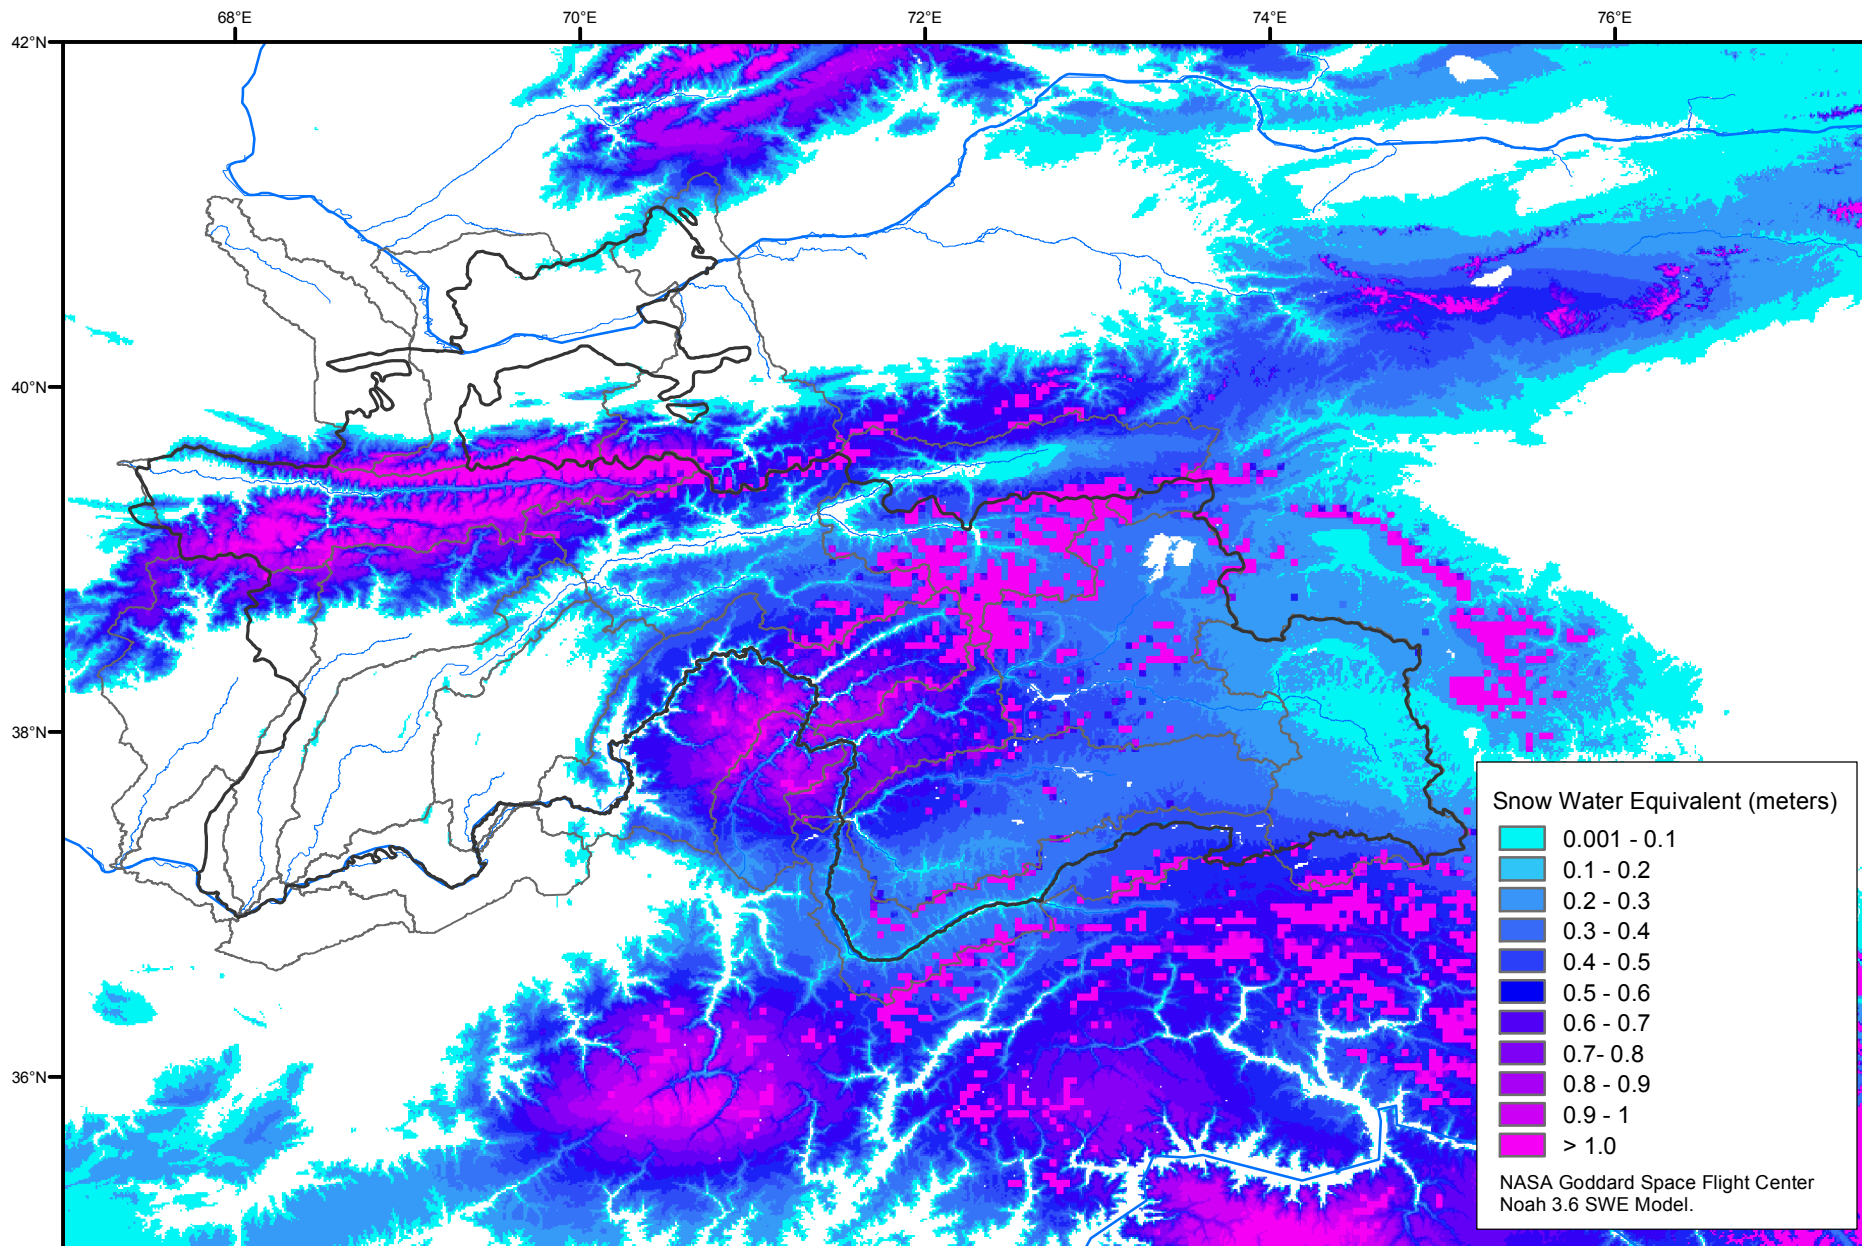

# Snow Water Equivalent by Basin

March 14, 2005

Map created by USGS/EROS