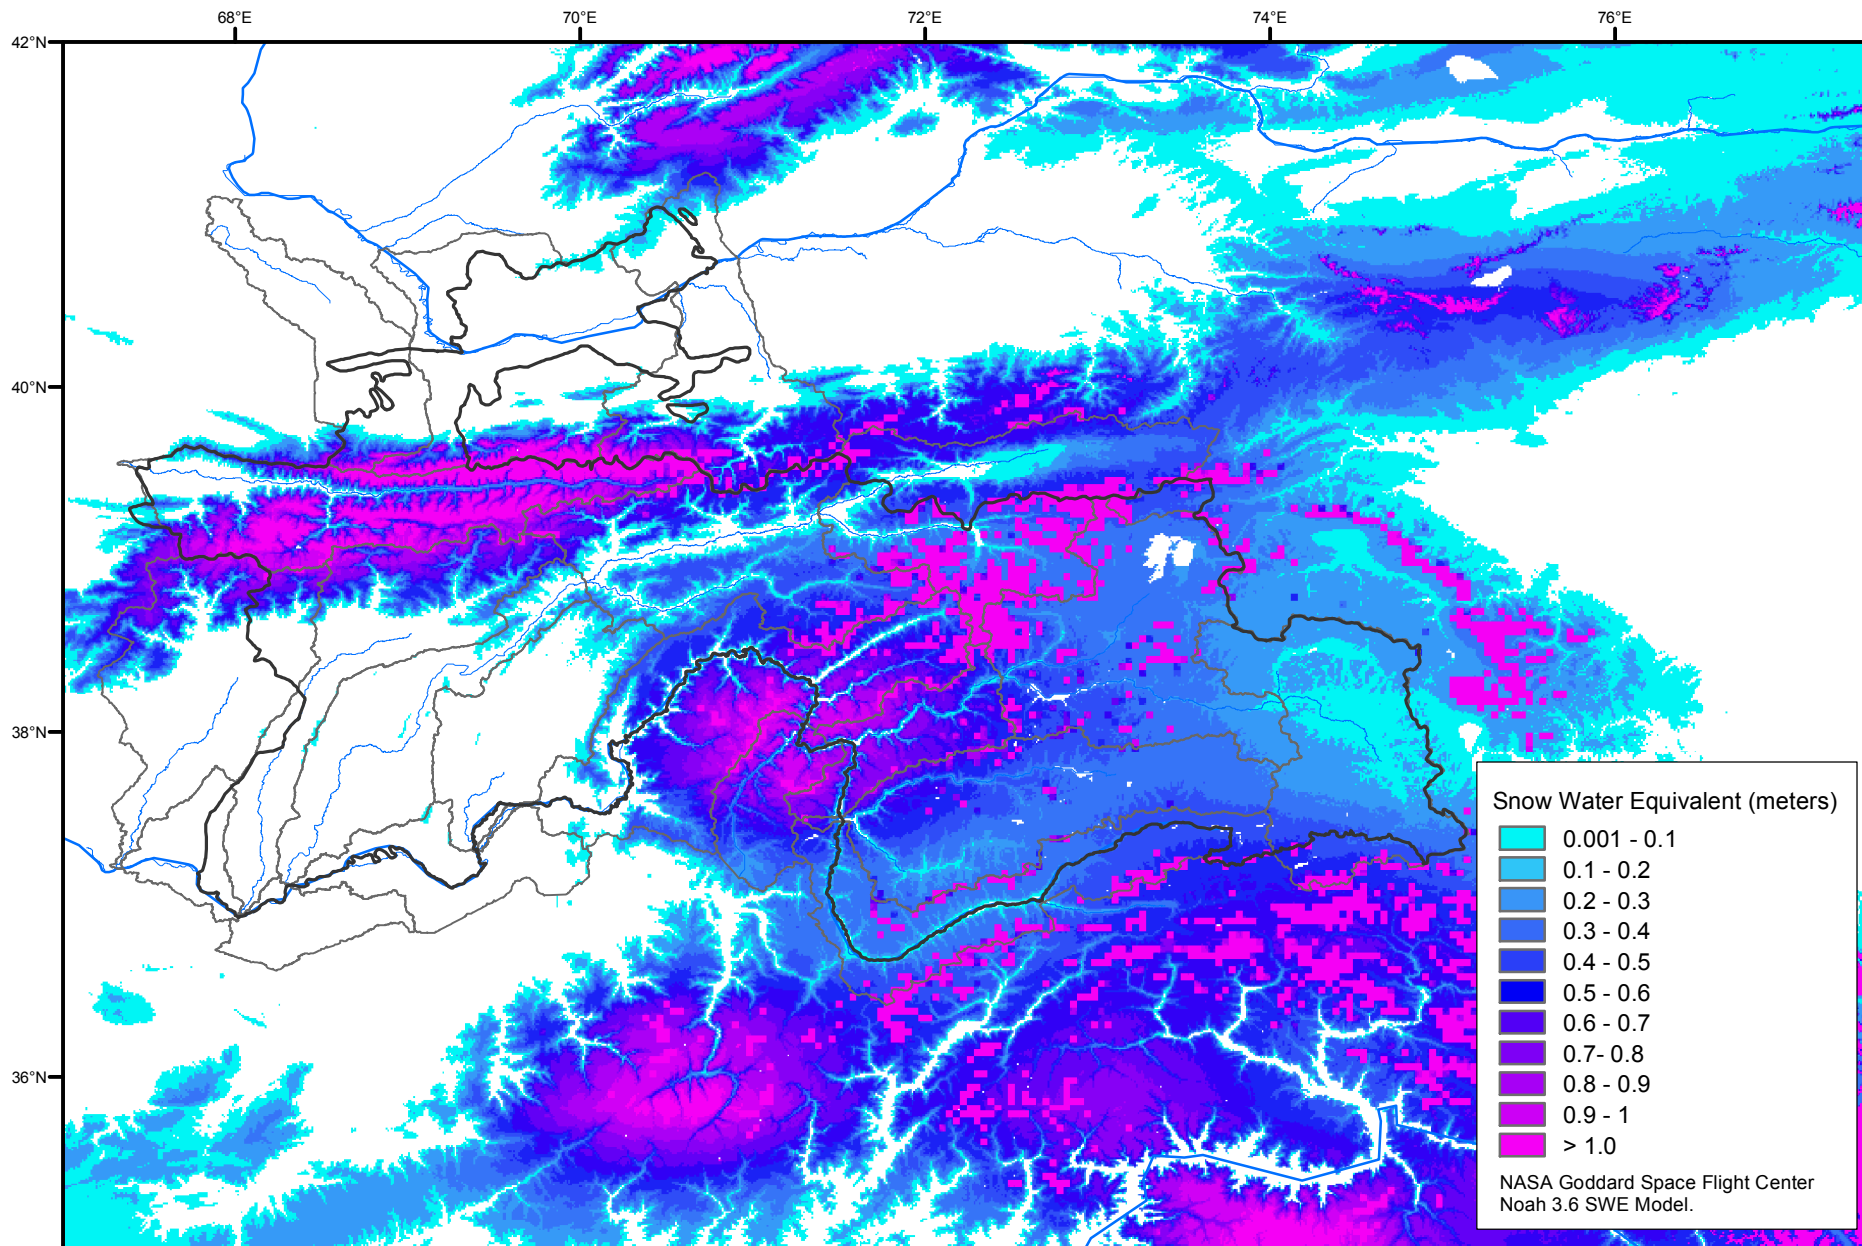

Snow Water Equivalent by Basin

March 15, 2005

Map created by USGS/EROS