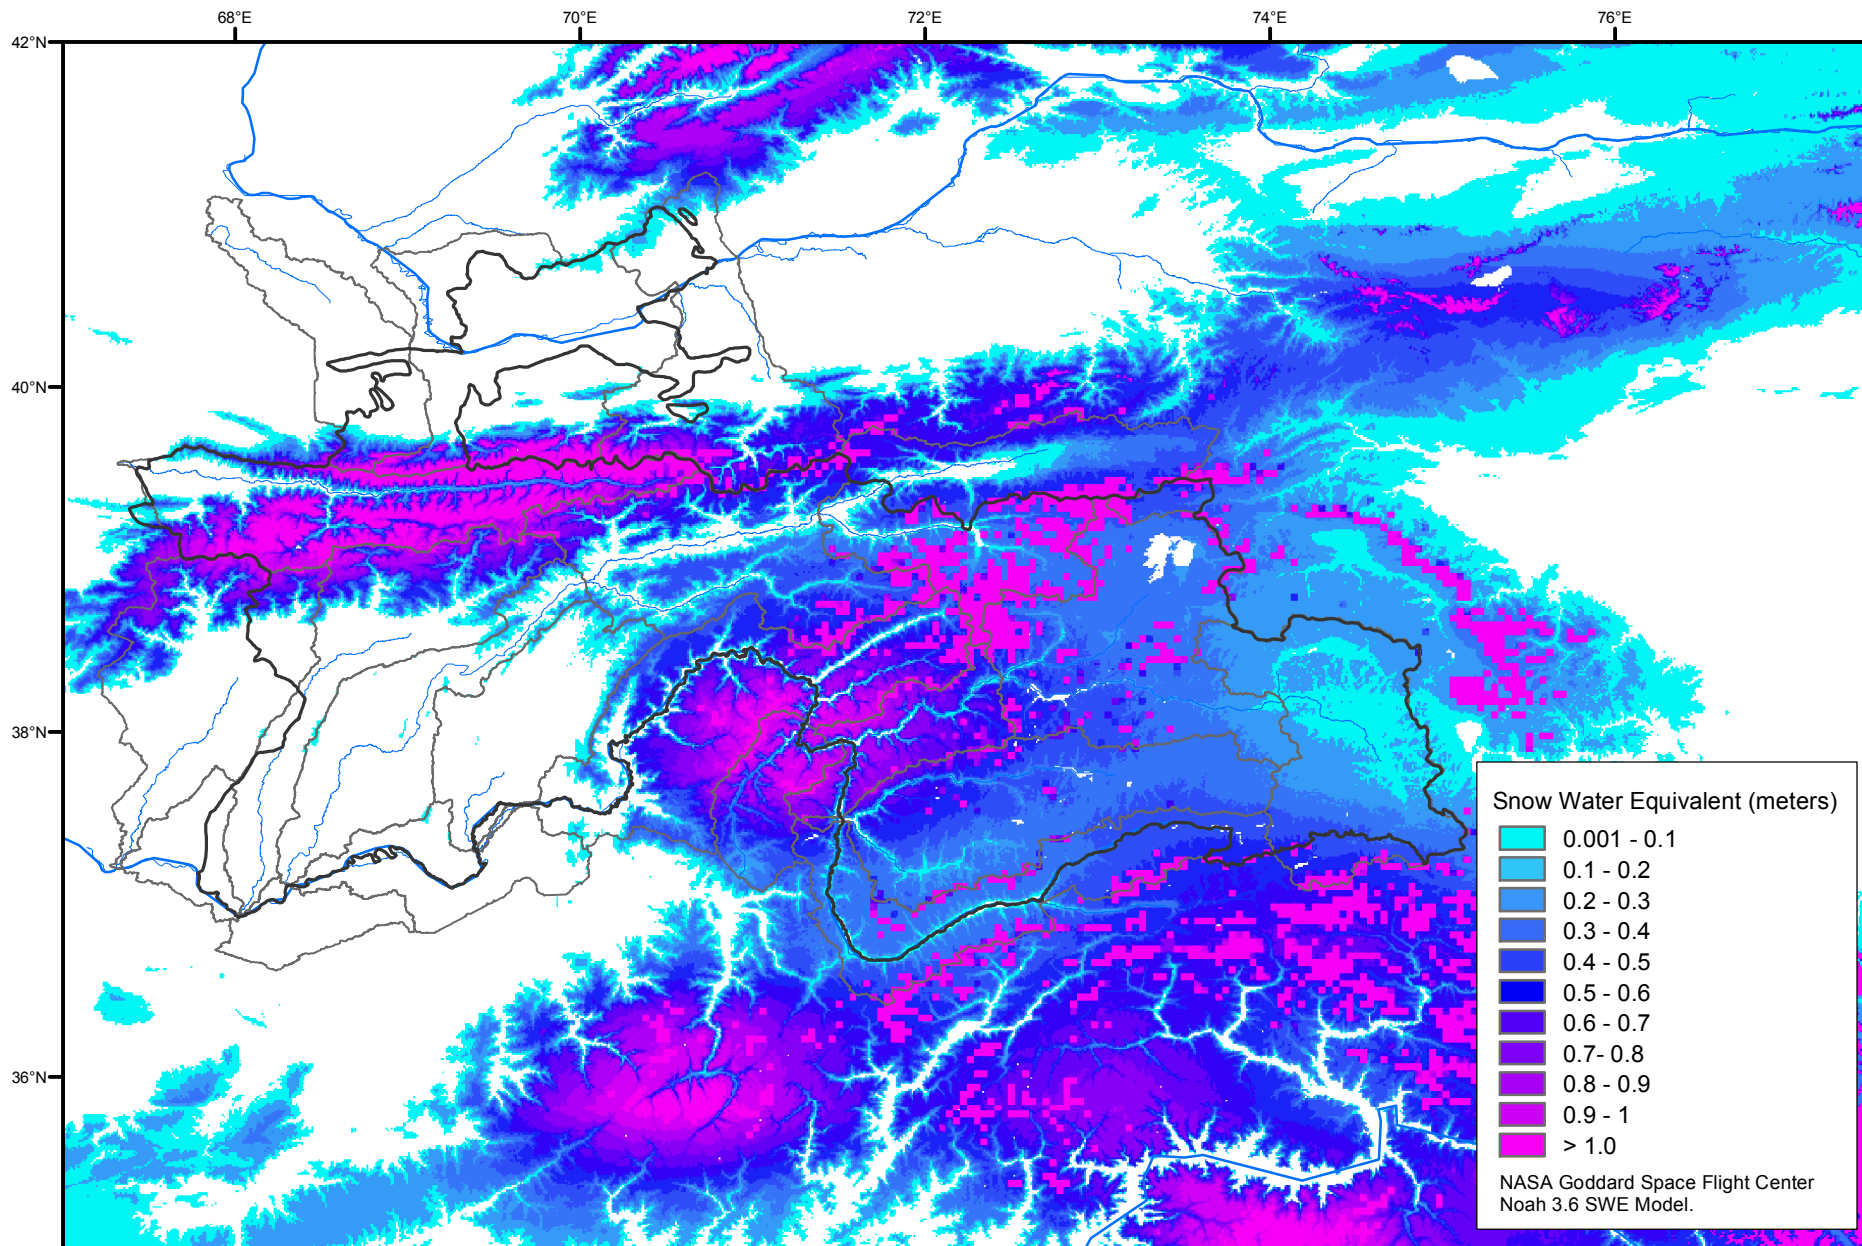

# Snow Water Equivalent by Basin

March 16, 2005

Map created by USGS/EROS