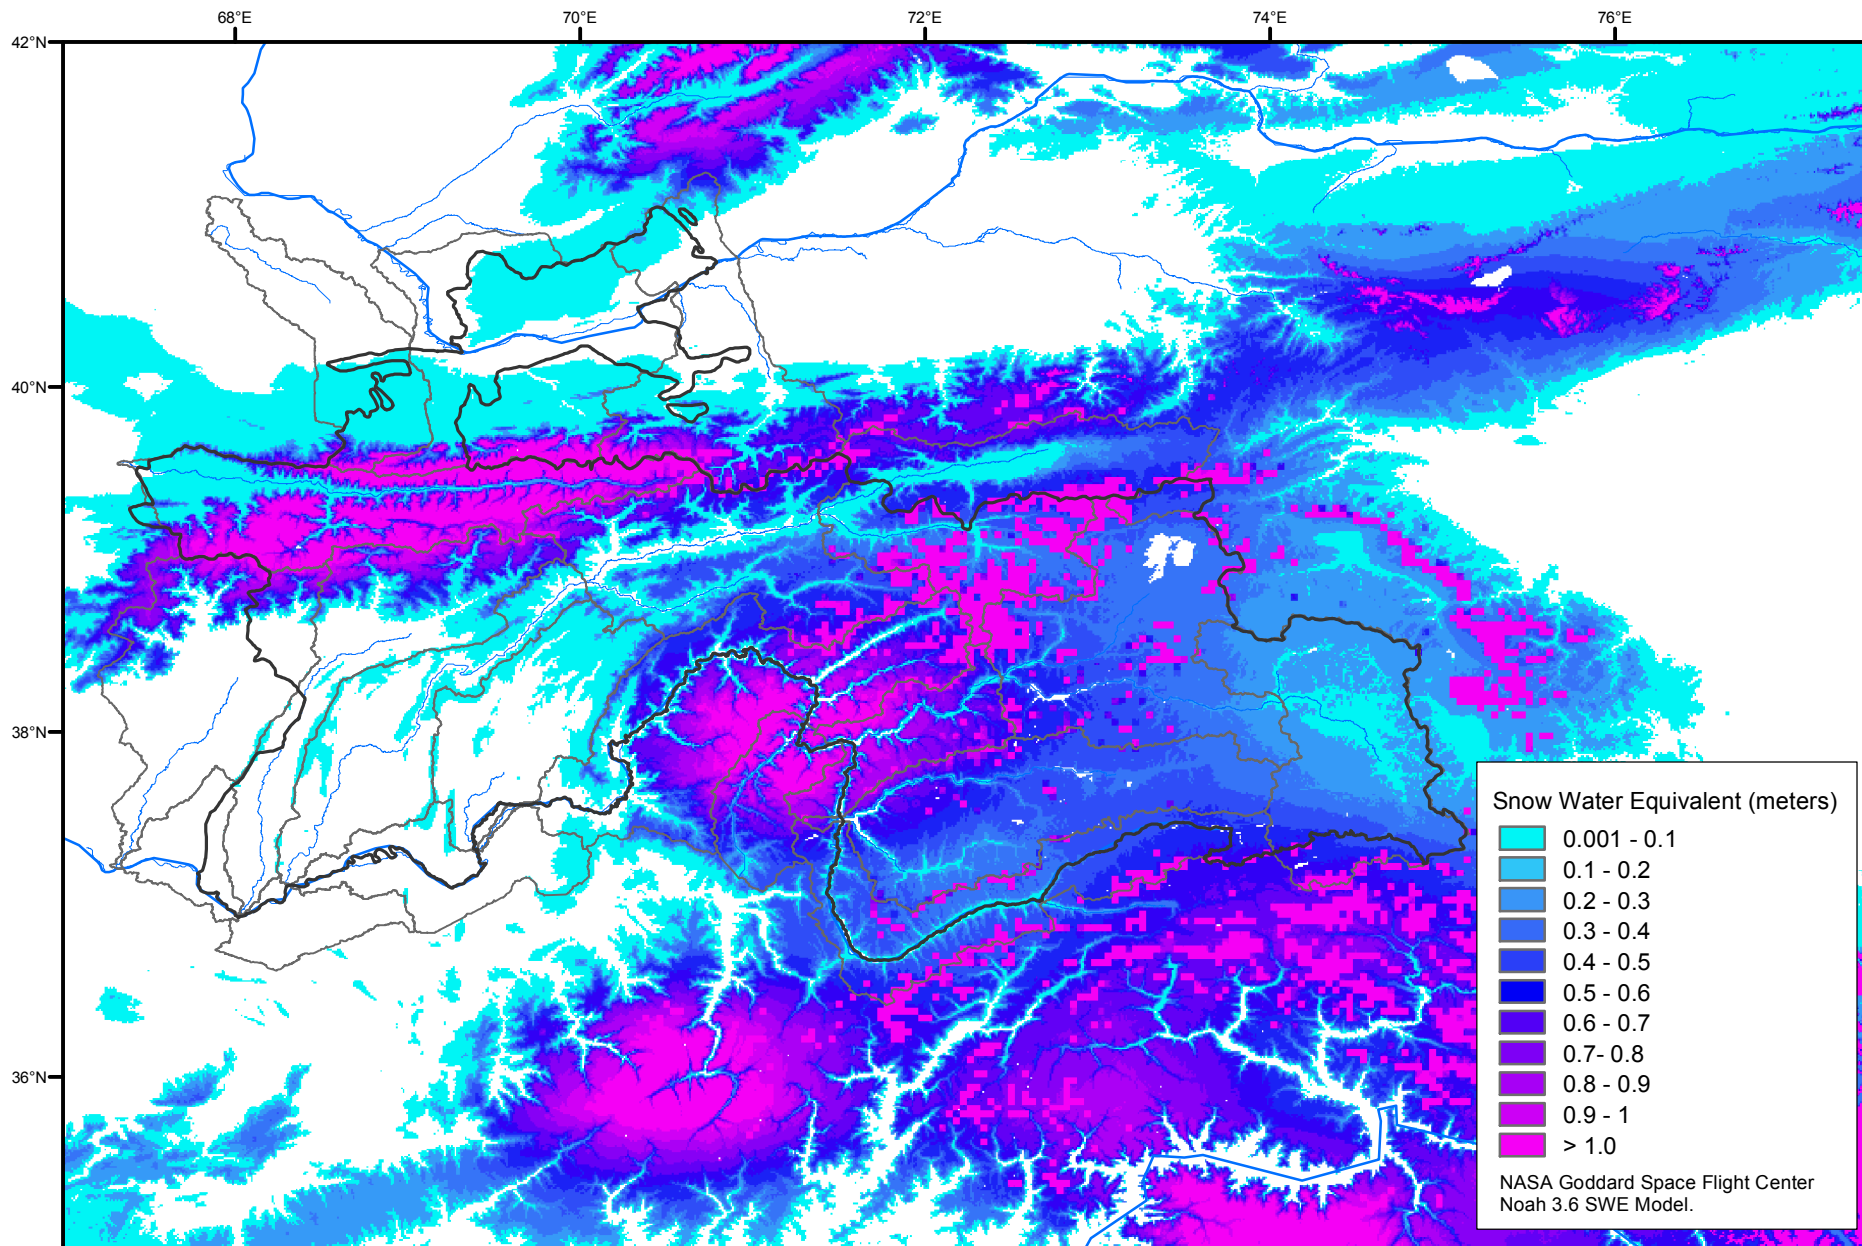

Snow Water Equivalent by Basin

March 27, 2005

Map created by USGS/EROS