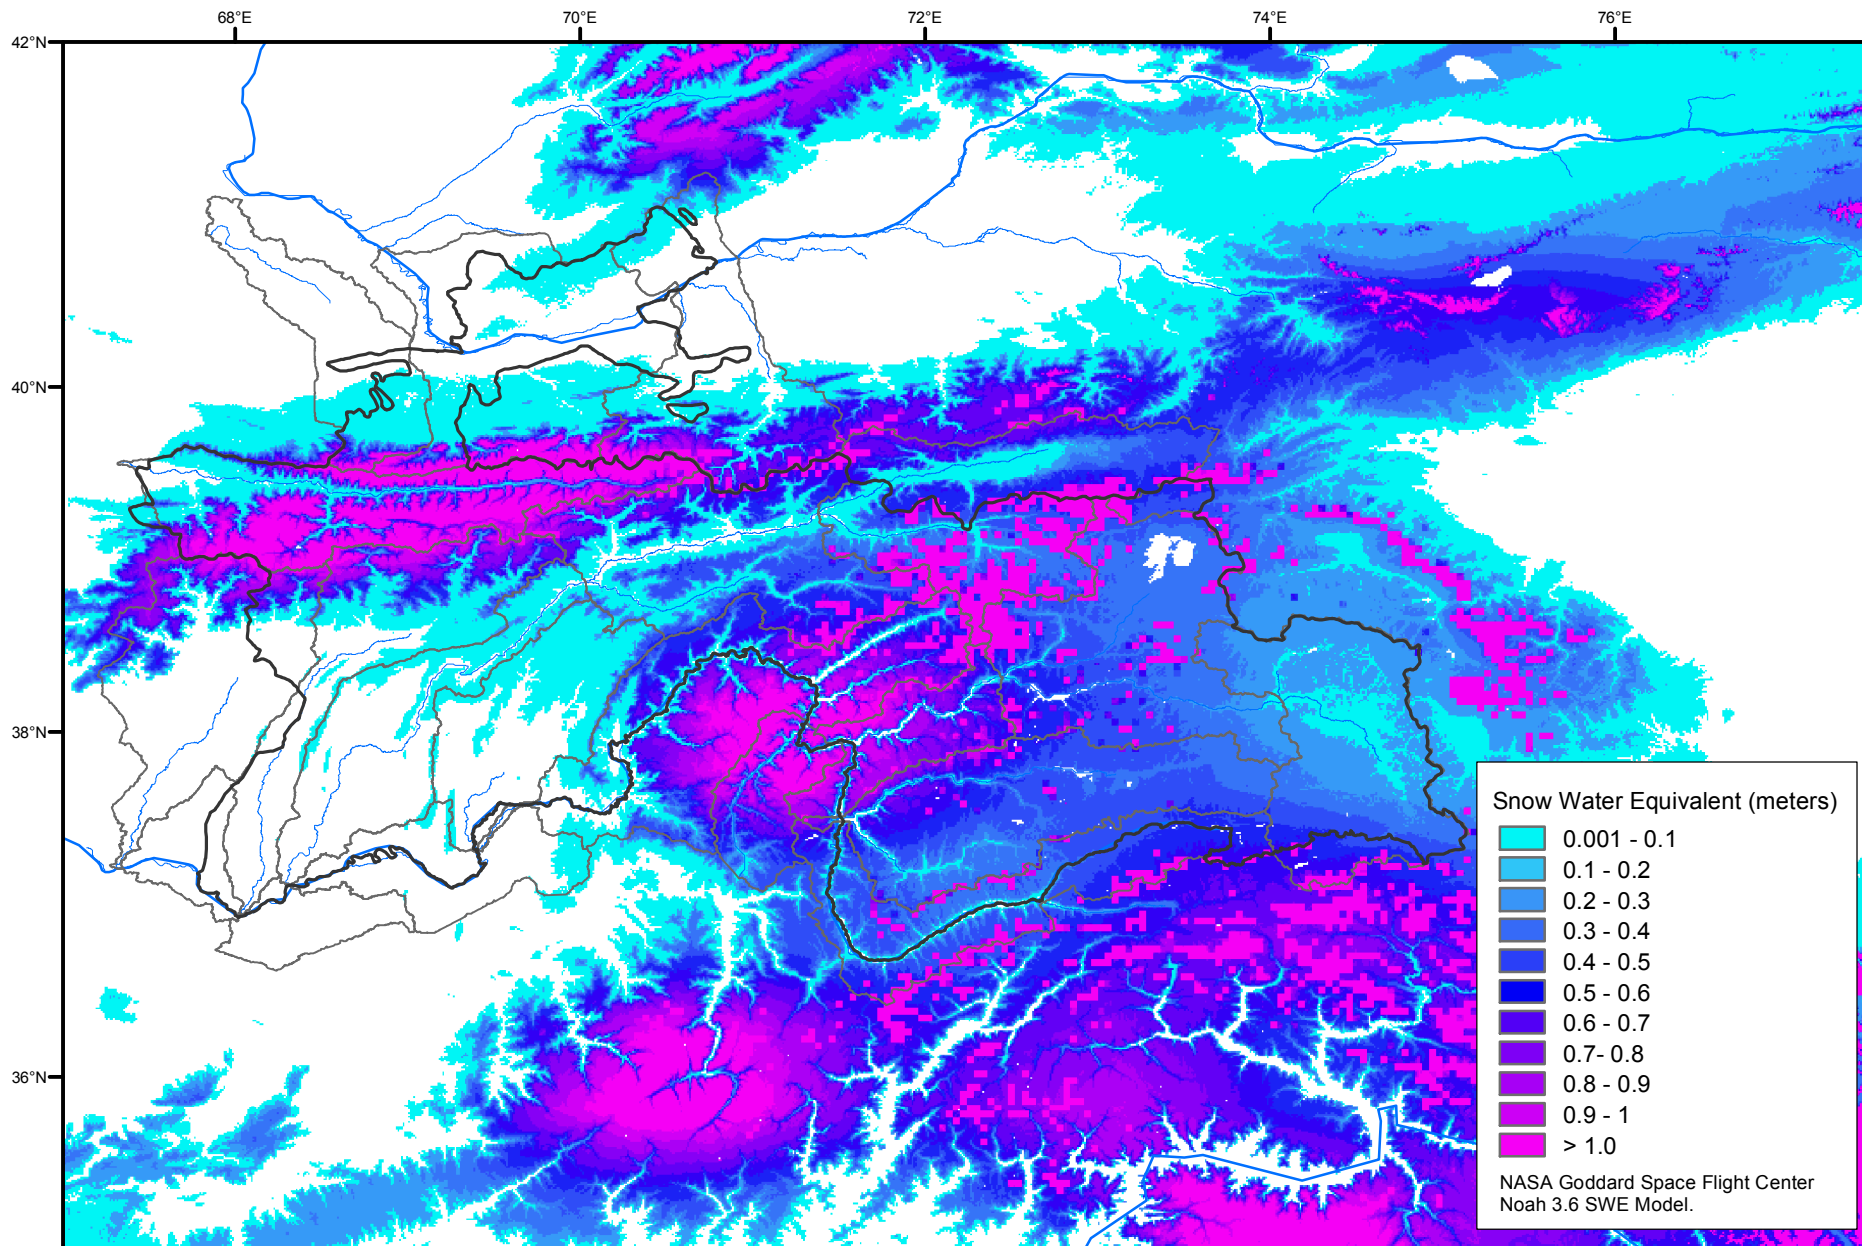

Snow Water Equivalent by Basin

March 29, 2005

Map created by USGS/EROS