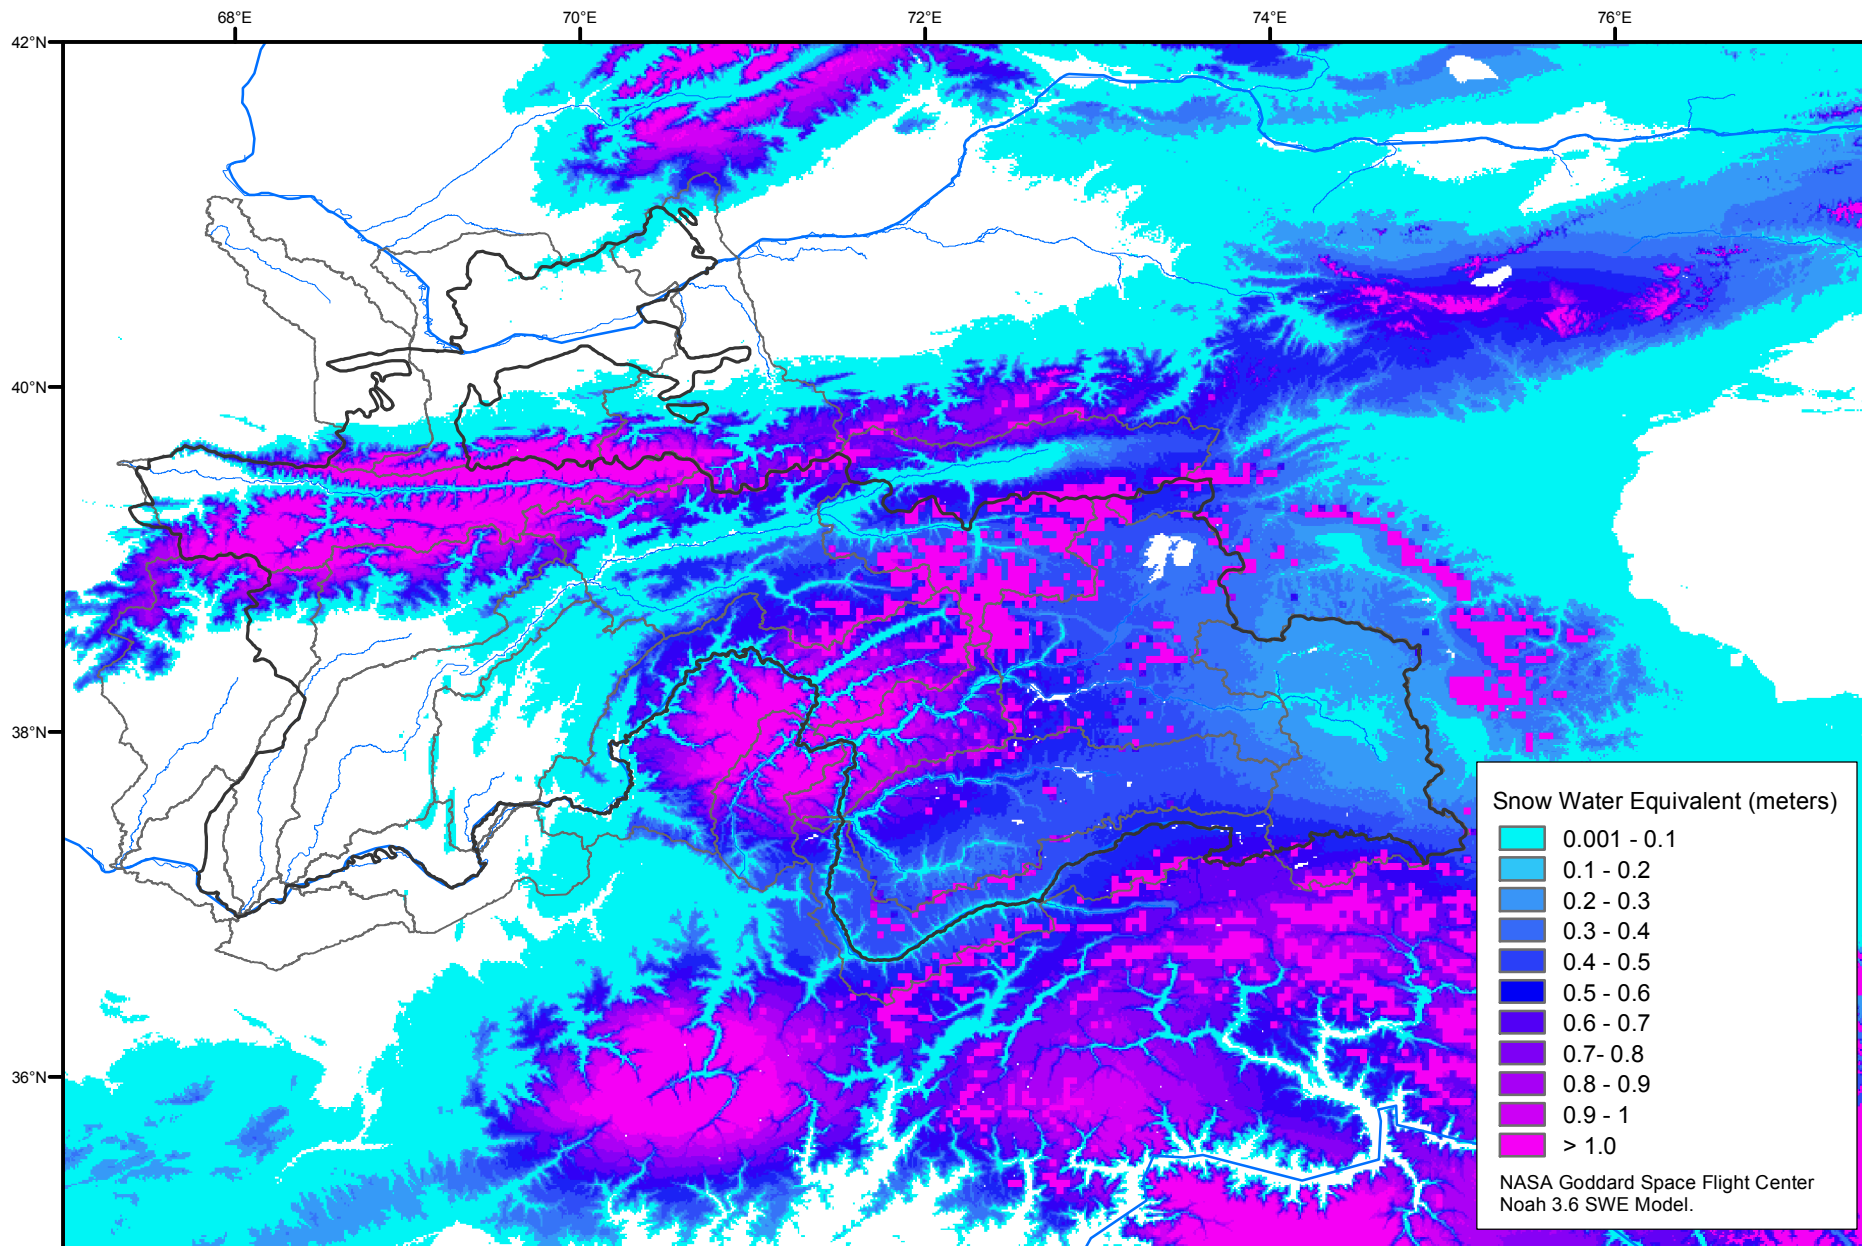

# Snow Water Equivalent by Basin

April 09, 2005

Map created by USGS/EROS