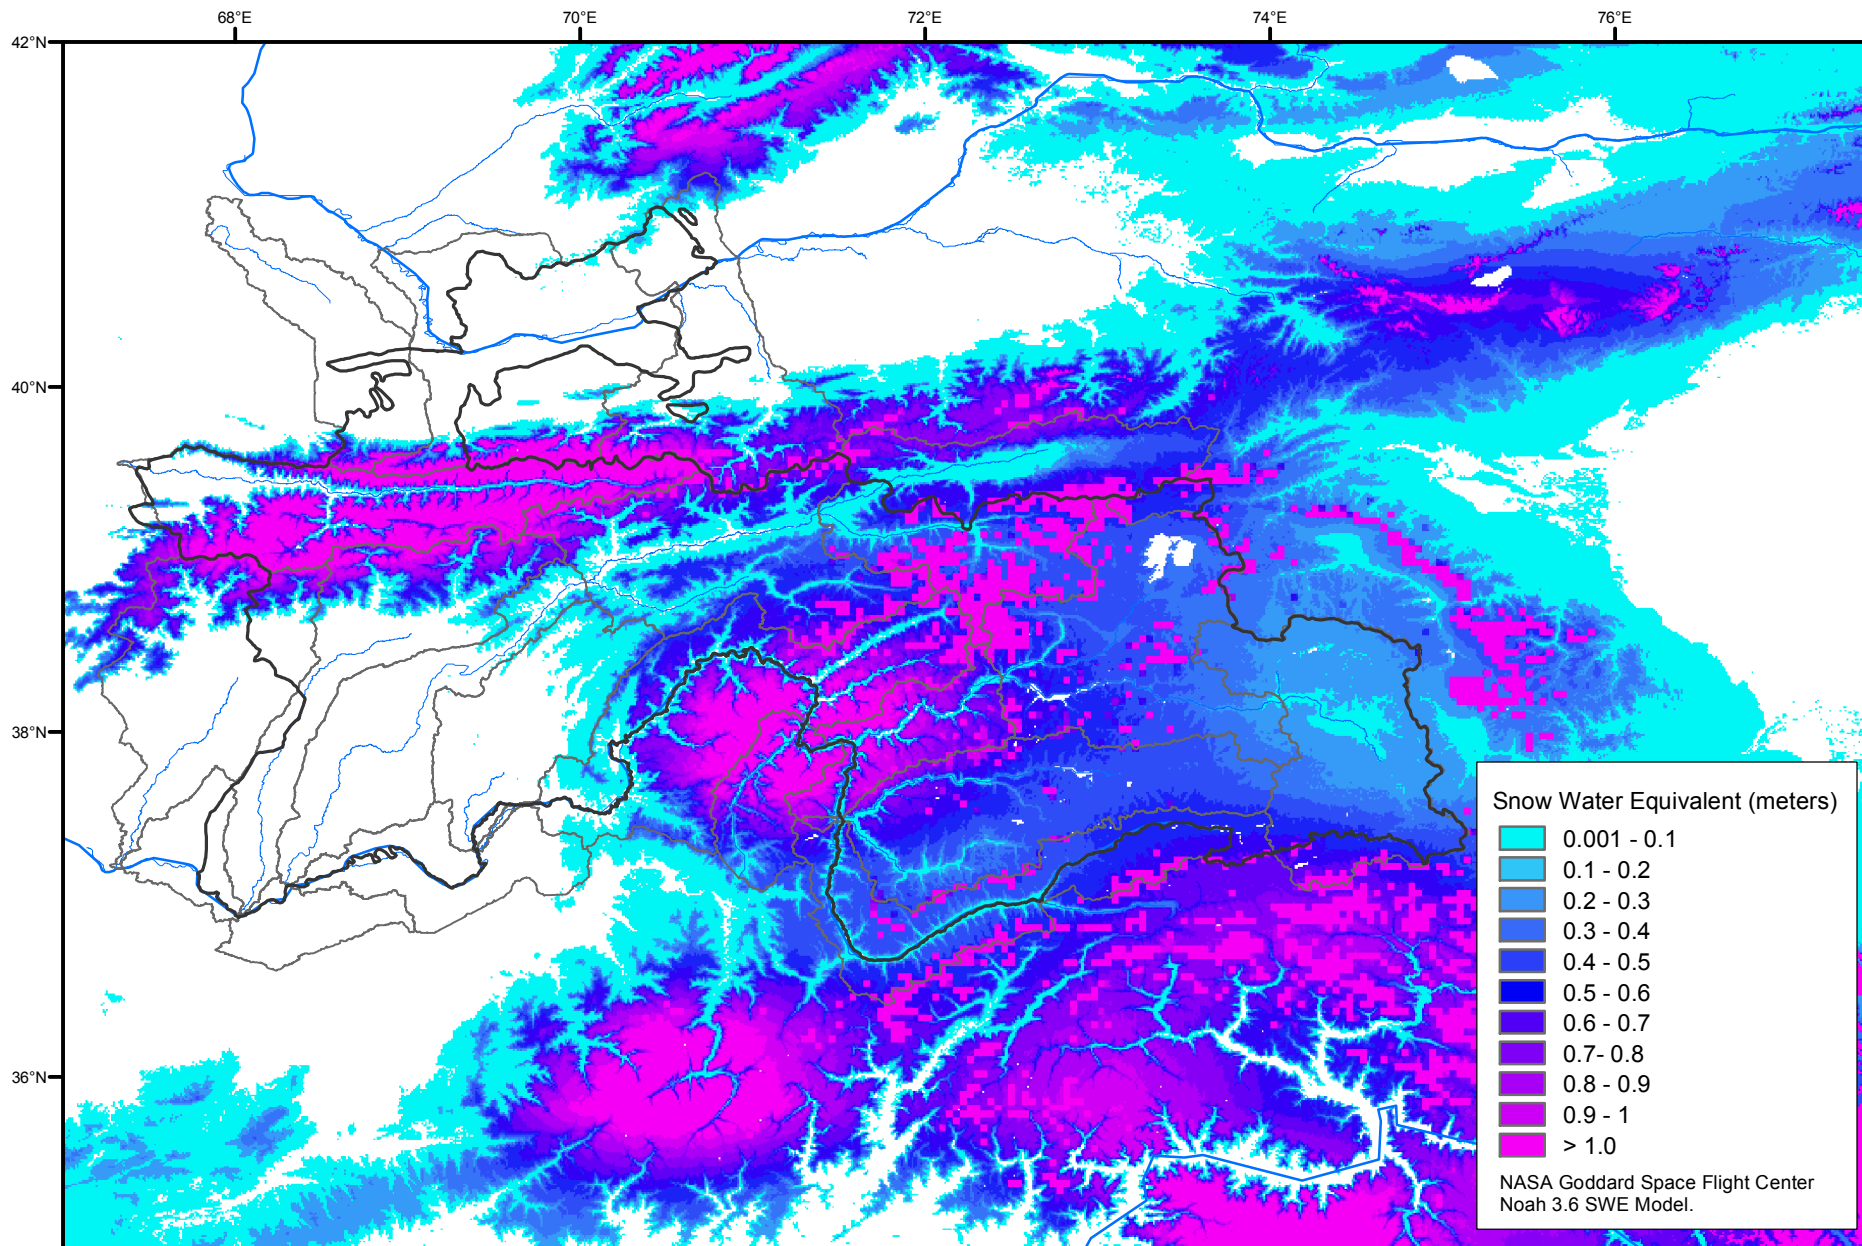

Snow Water Equivalent by Basin

April 11, 2005

Map created by USGS/EROS