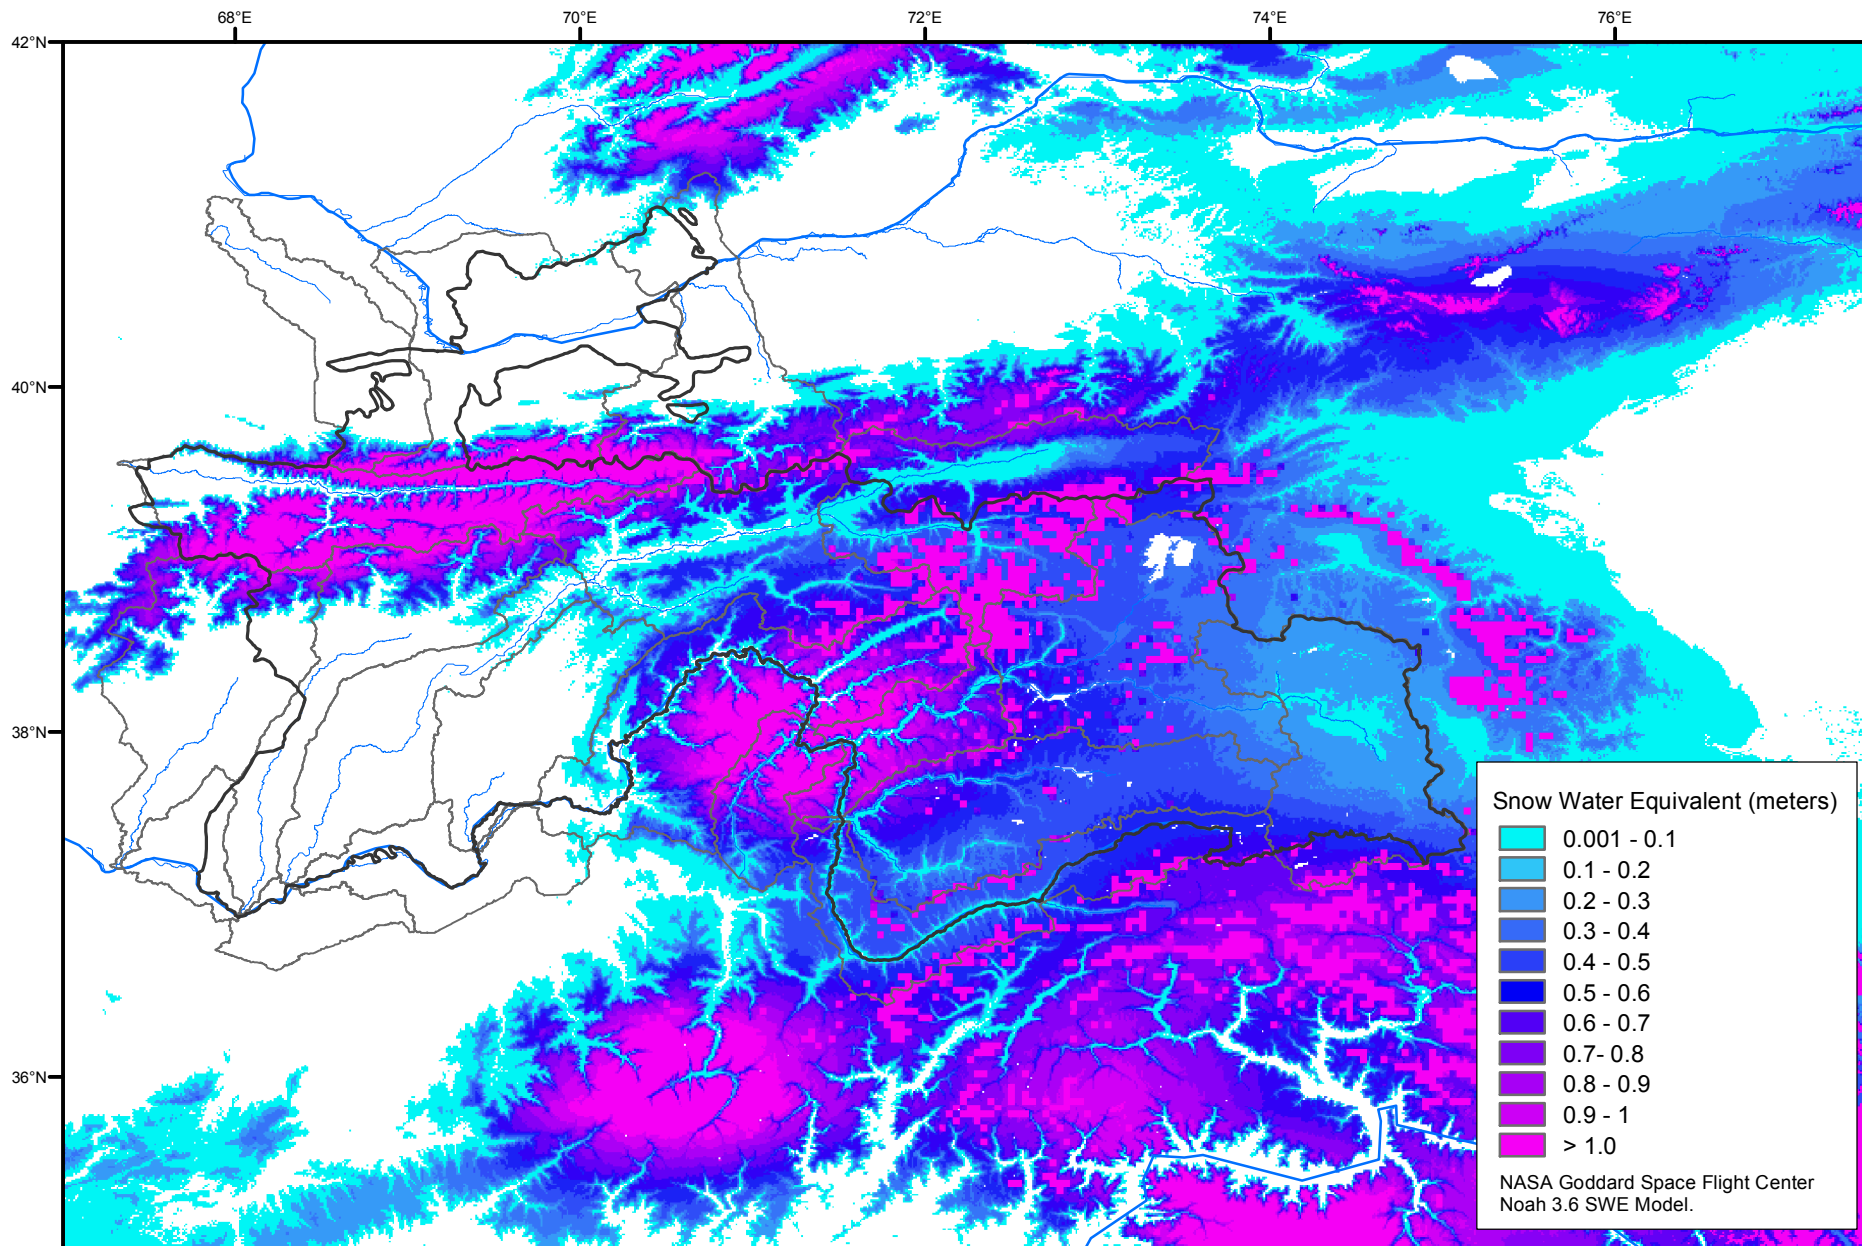

Snow Water Equivalent by Basin

April 12, 2005

Map created by USGS/EROS