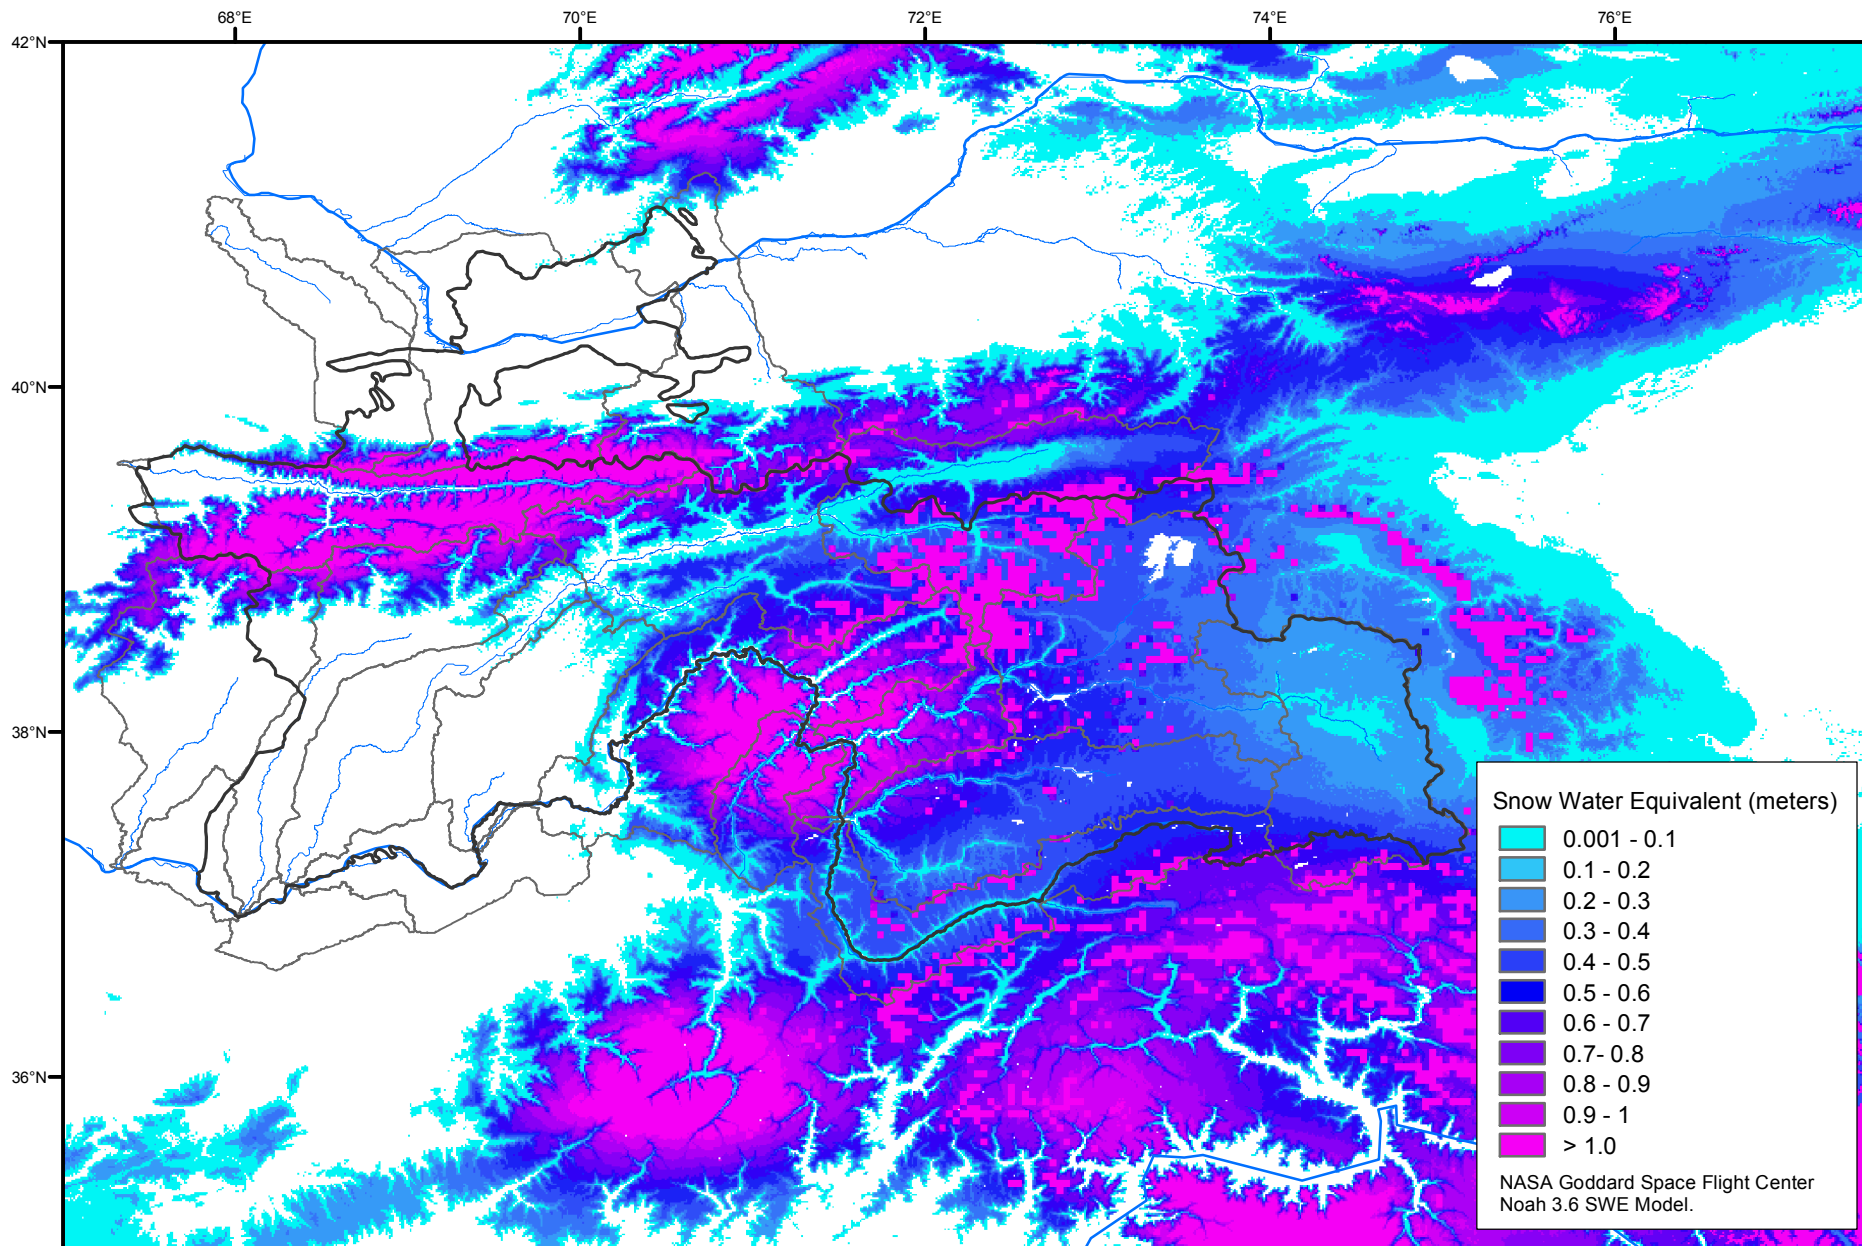

Snow Water Equivalent by Basin

April 13, 2005

Map created by USGS/EROS