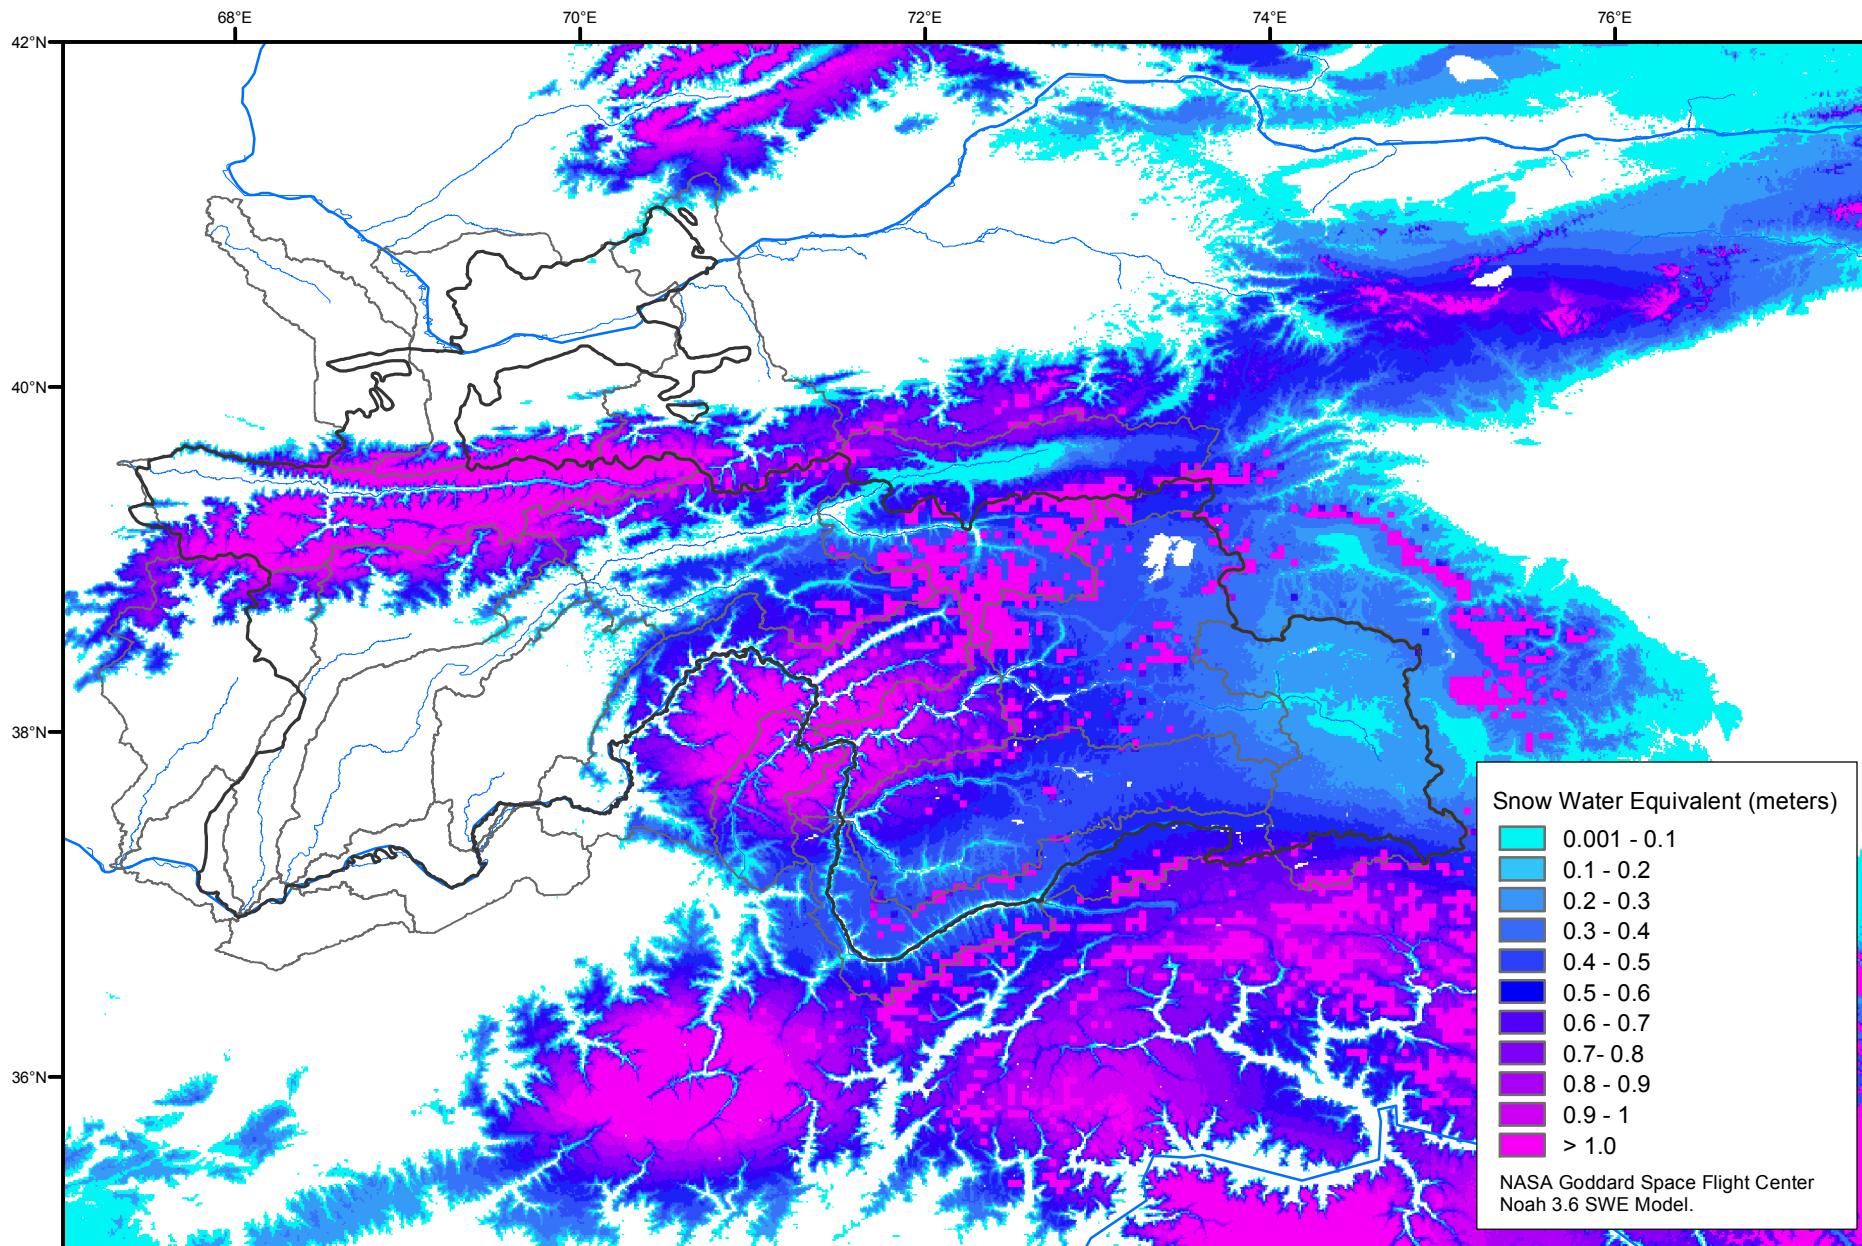

Snow Water Equivalent by Basin

April 16, 2005

Map created by USGS/EROS