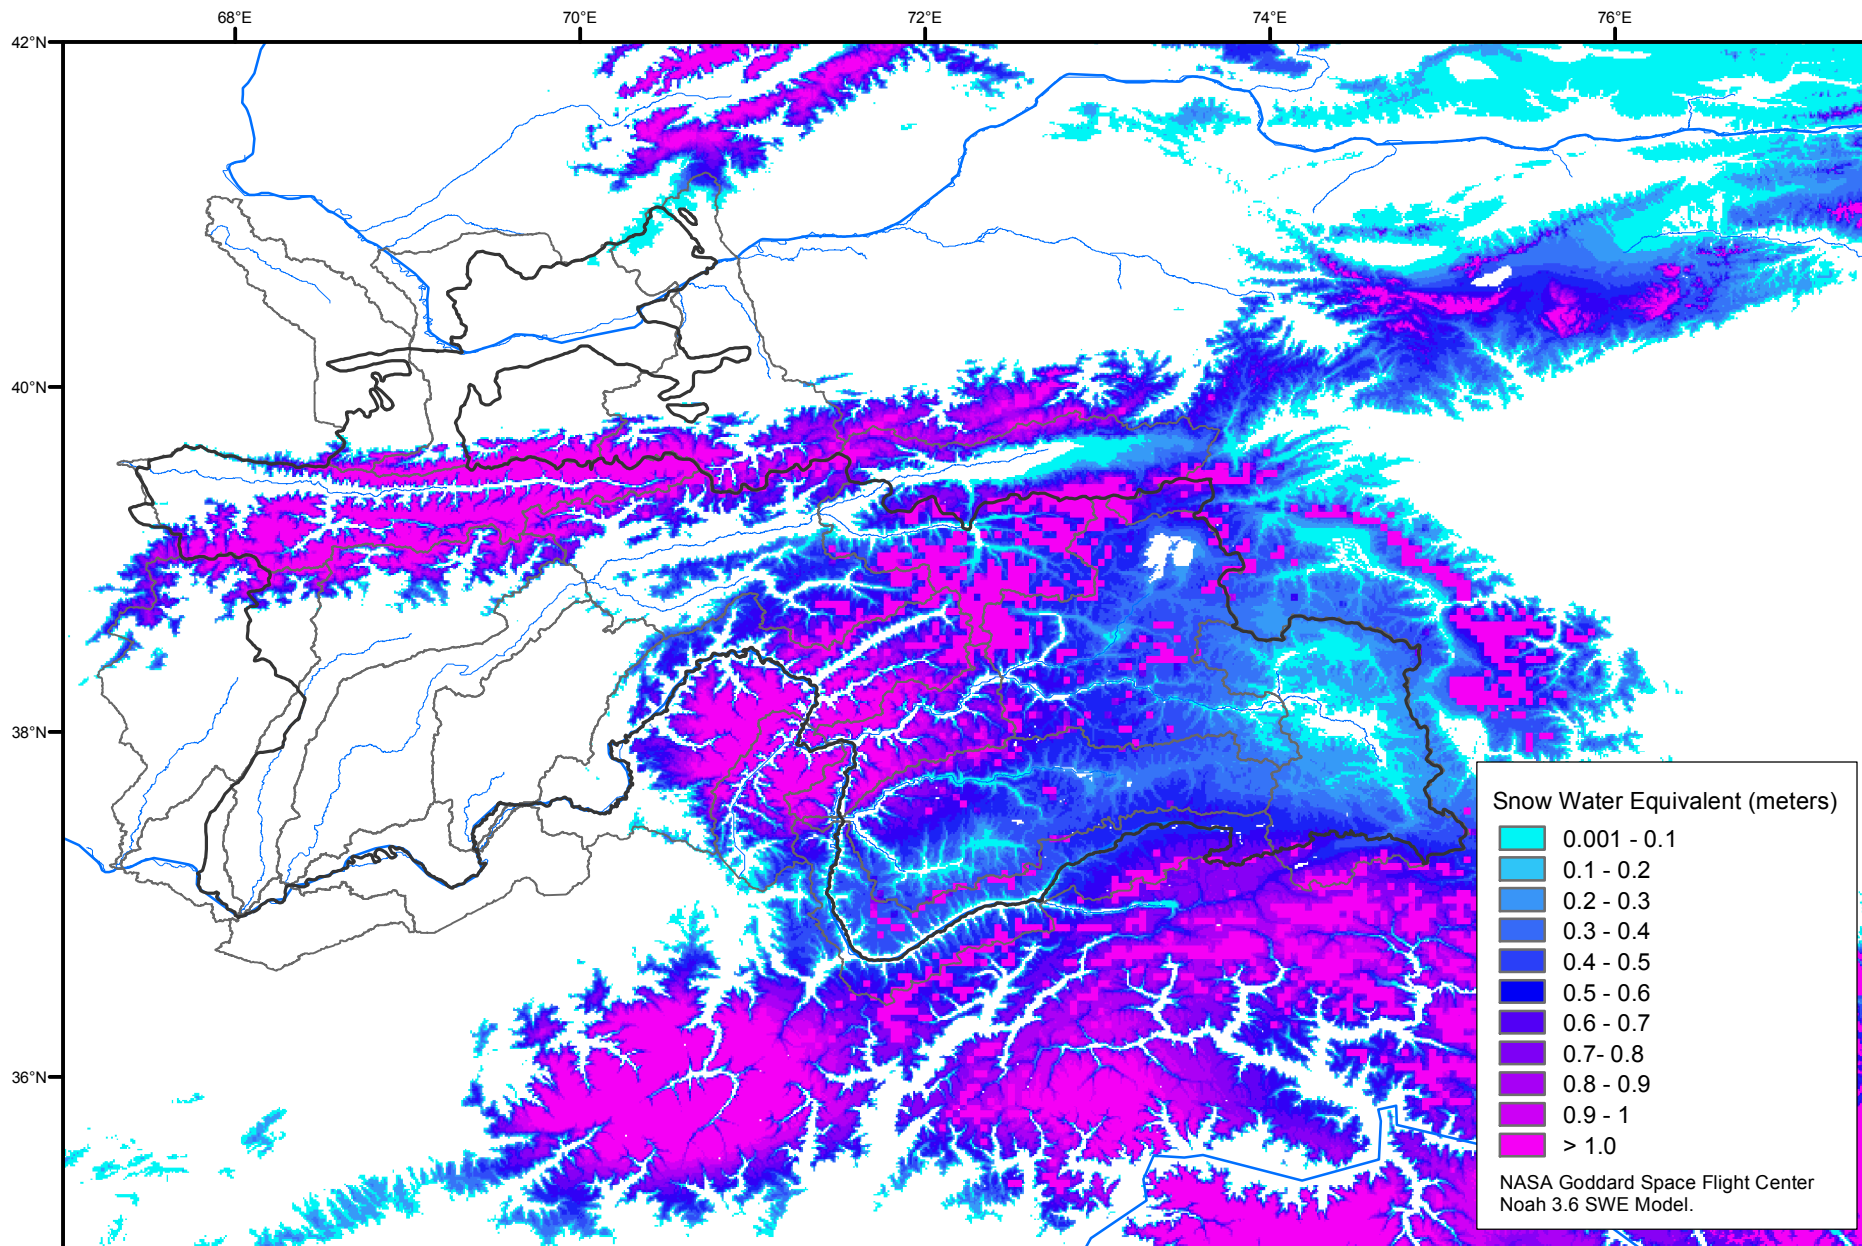

Snow Water Equivalent by Basin

May 13, 2005

Map created by USGS/EROS