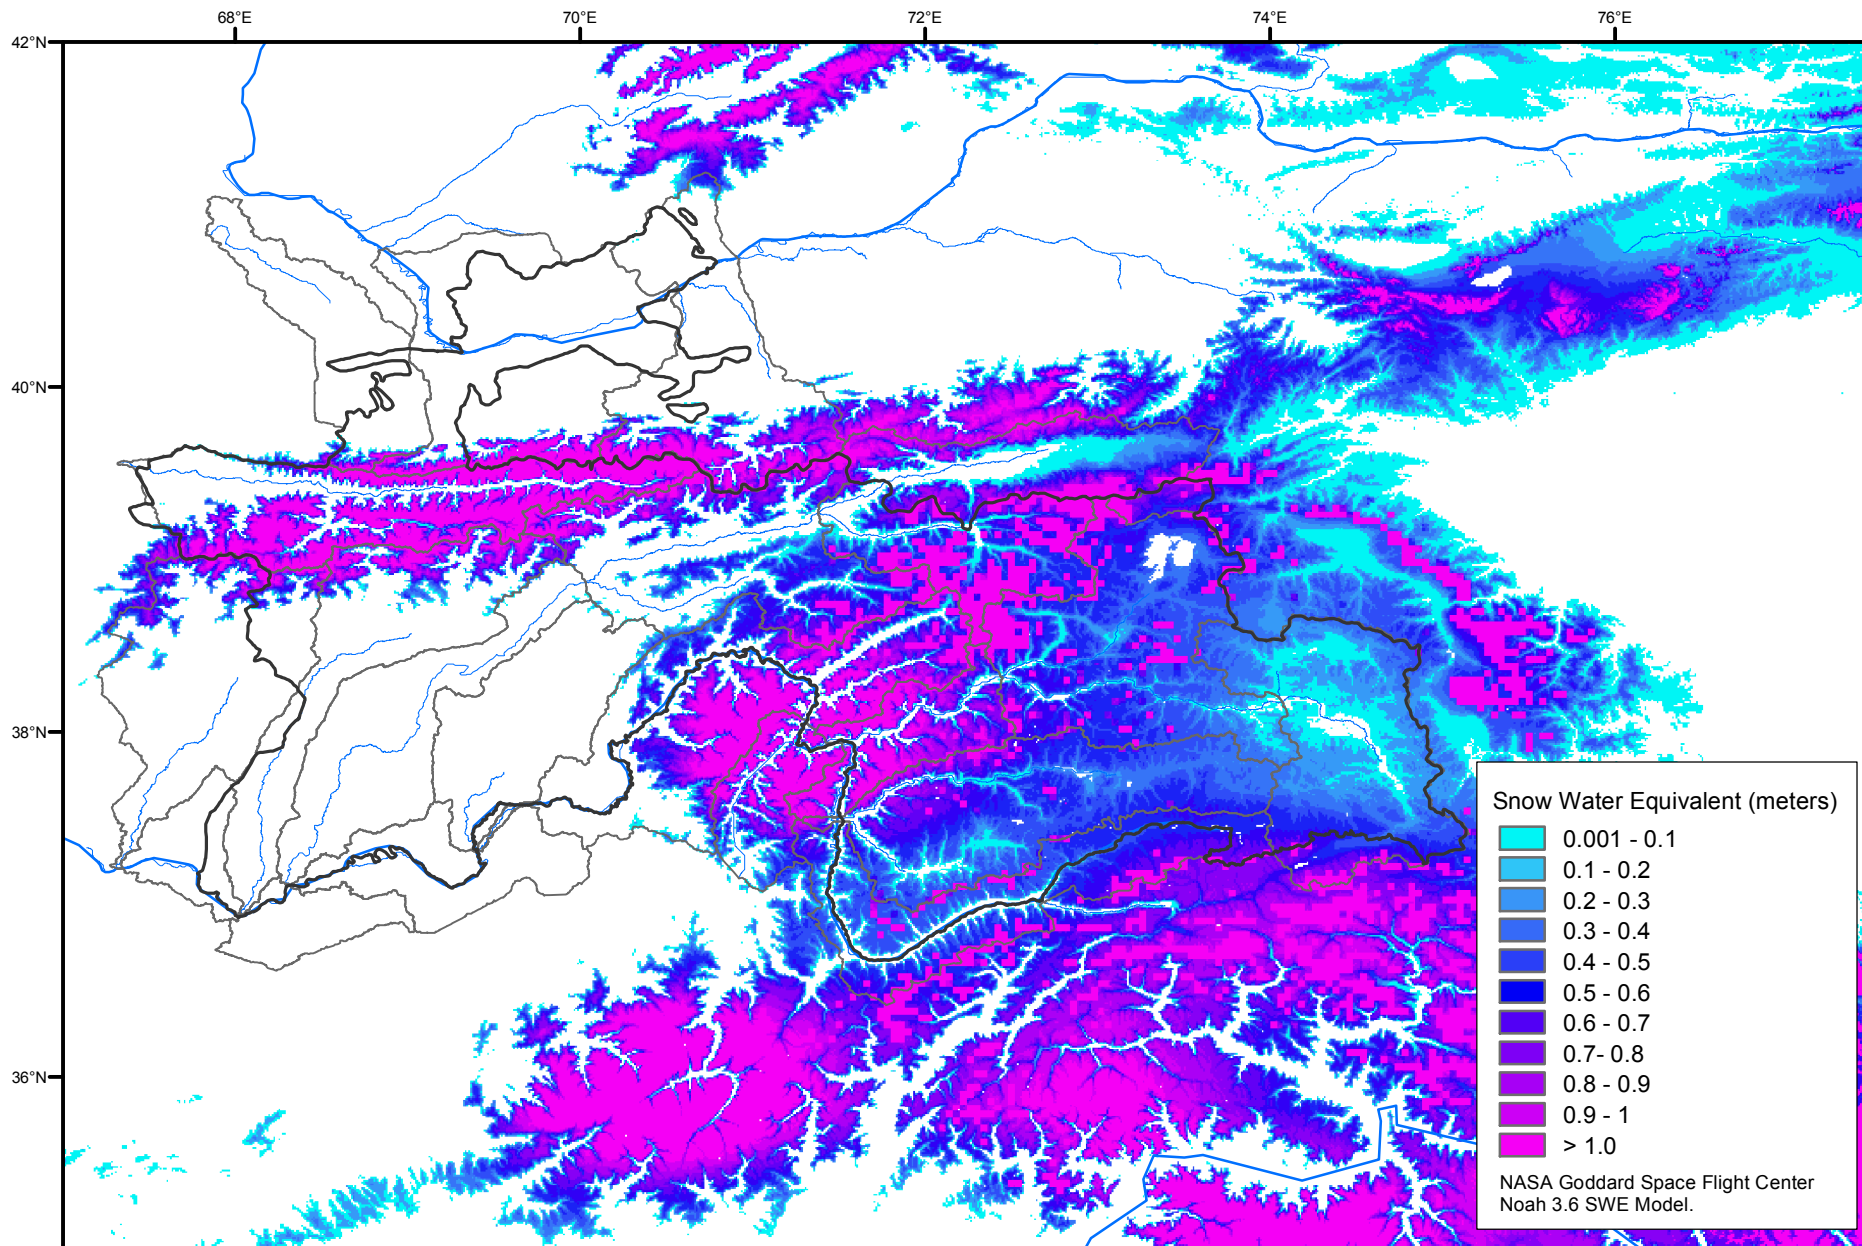

# Snow Water Equivalent by Basin

May 18, 2005

Map created by USGS/EROS