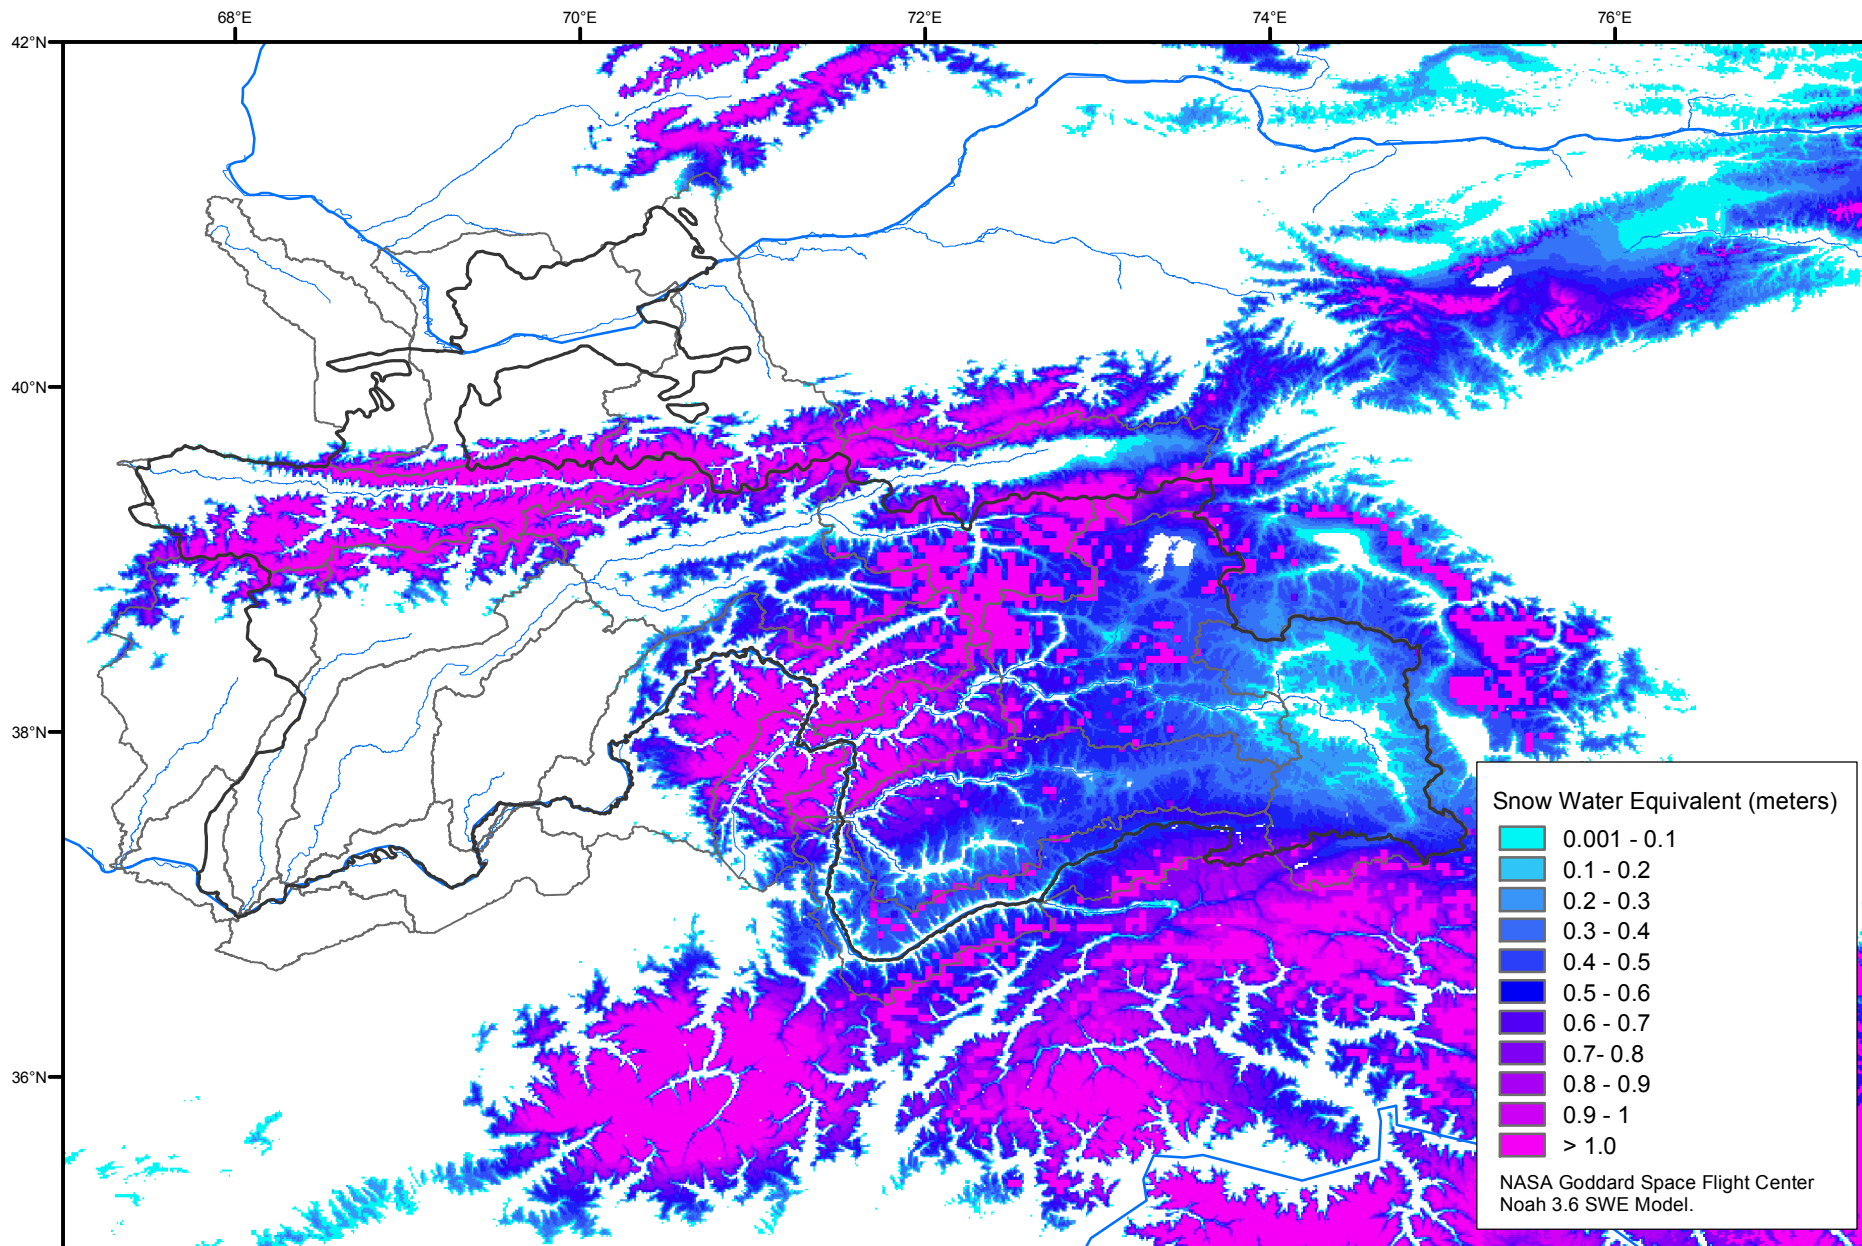

Snow Water Equivalent by Basin

May 29, 2005

Map created by USGS/EROS