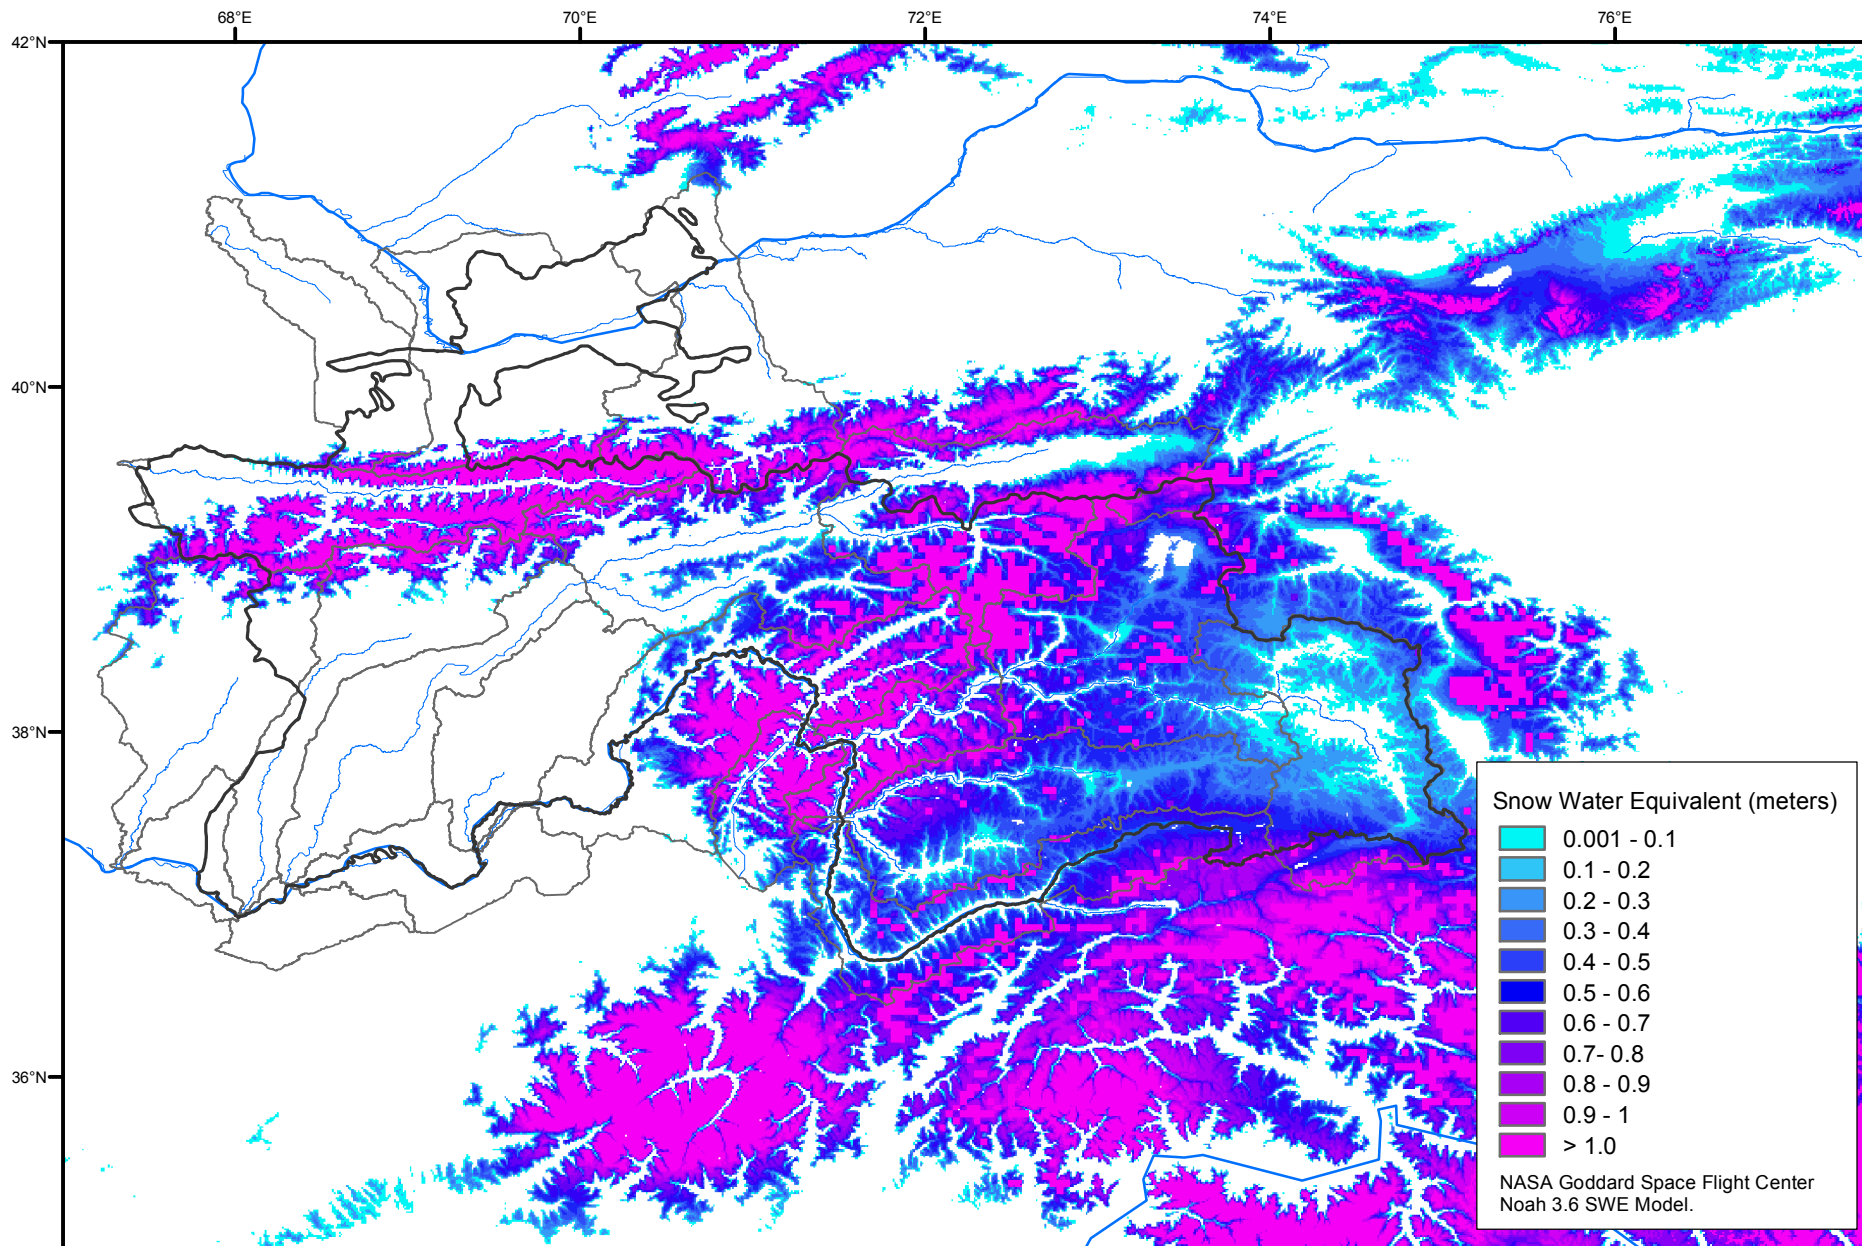

Snow Water Equivalent by Basin

June 08, 2005

Map created by USGS/EROS