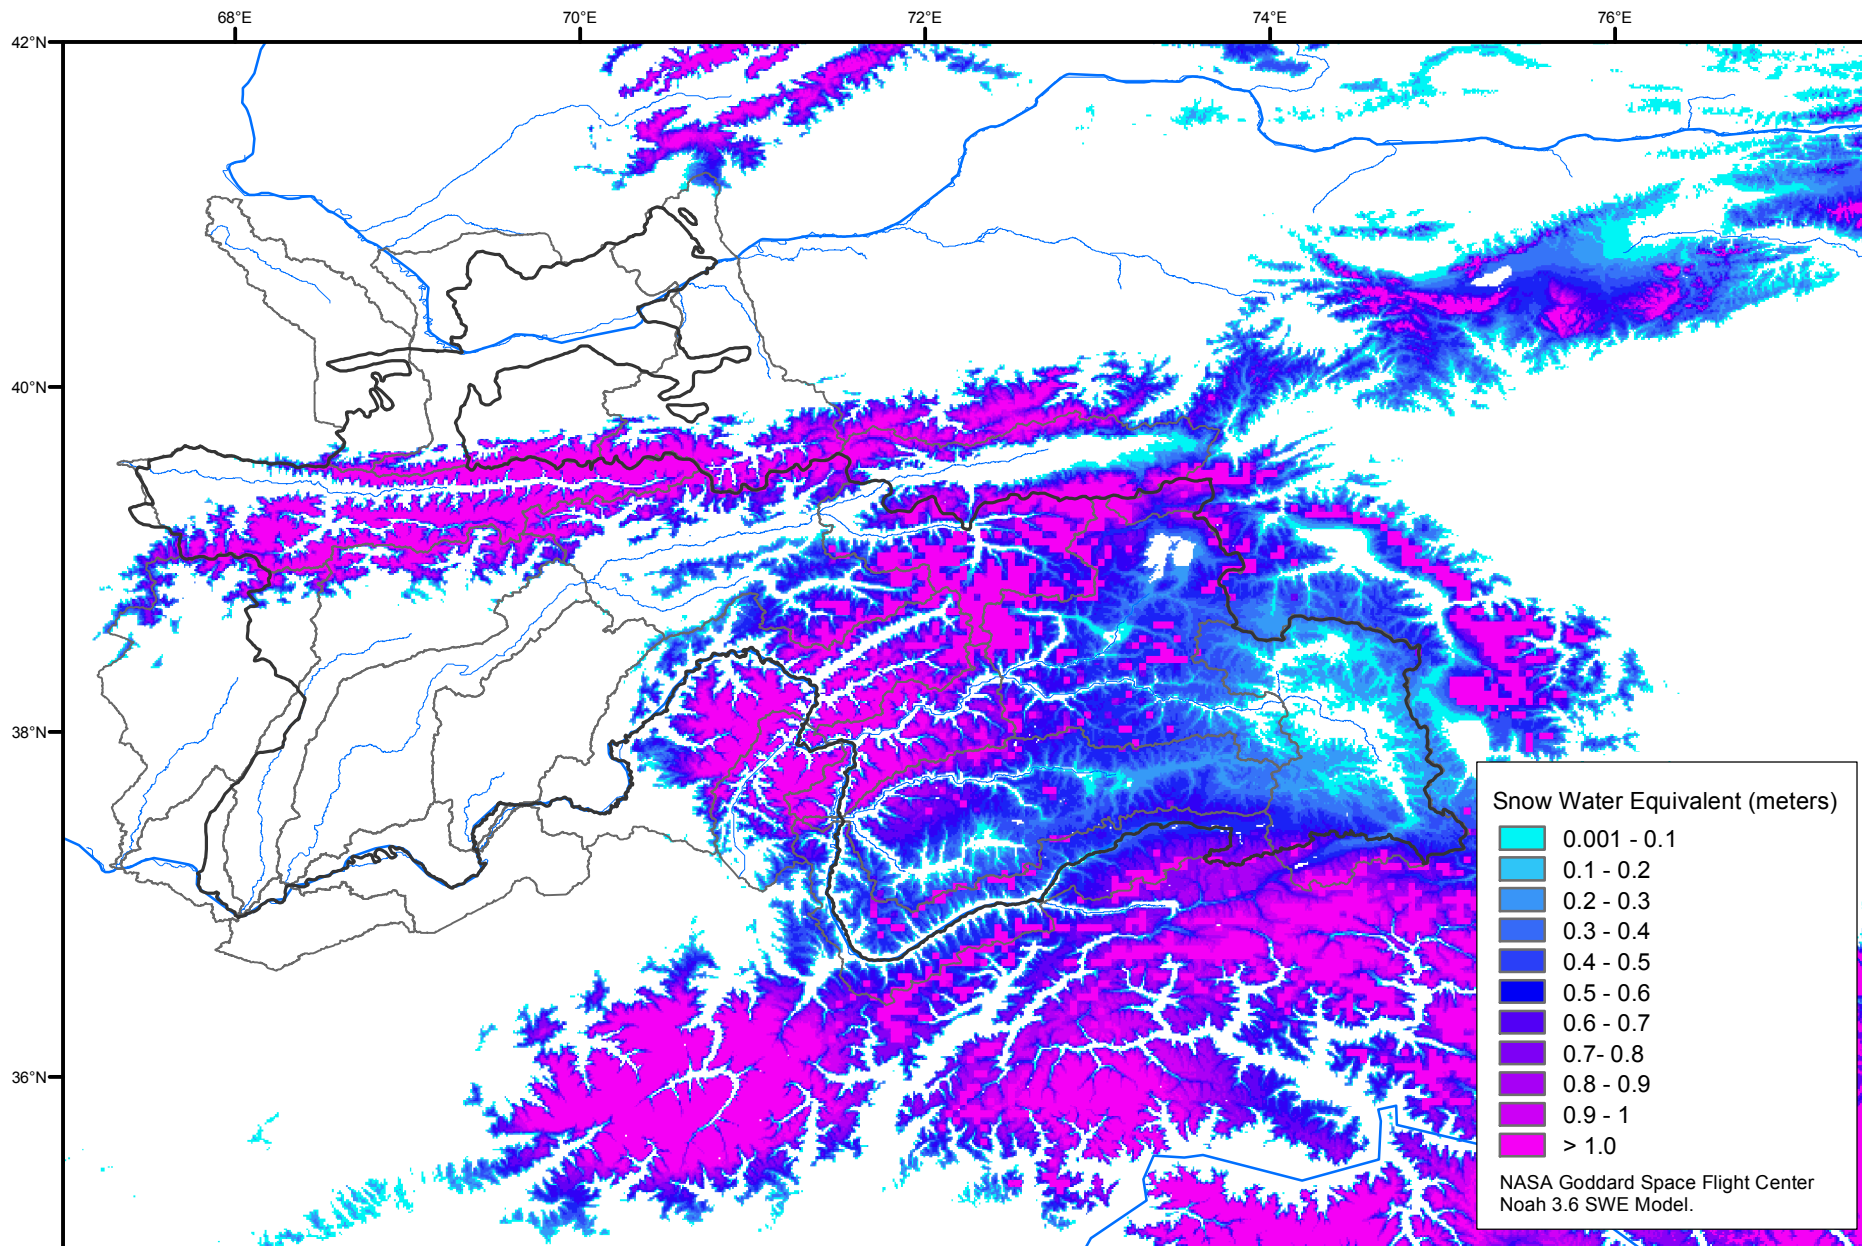

Snow Water Equivalent by Basin

June 09, 2005

Map created by USGS/EROS