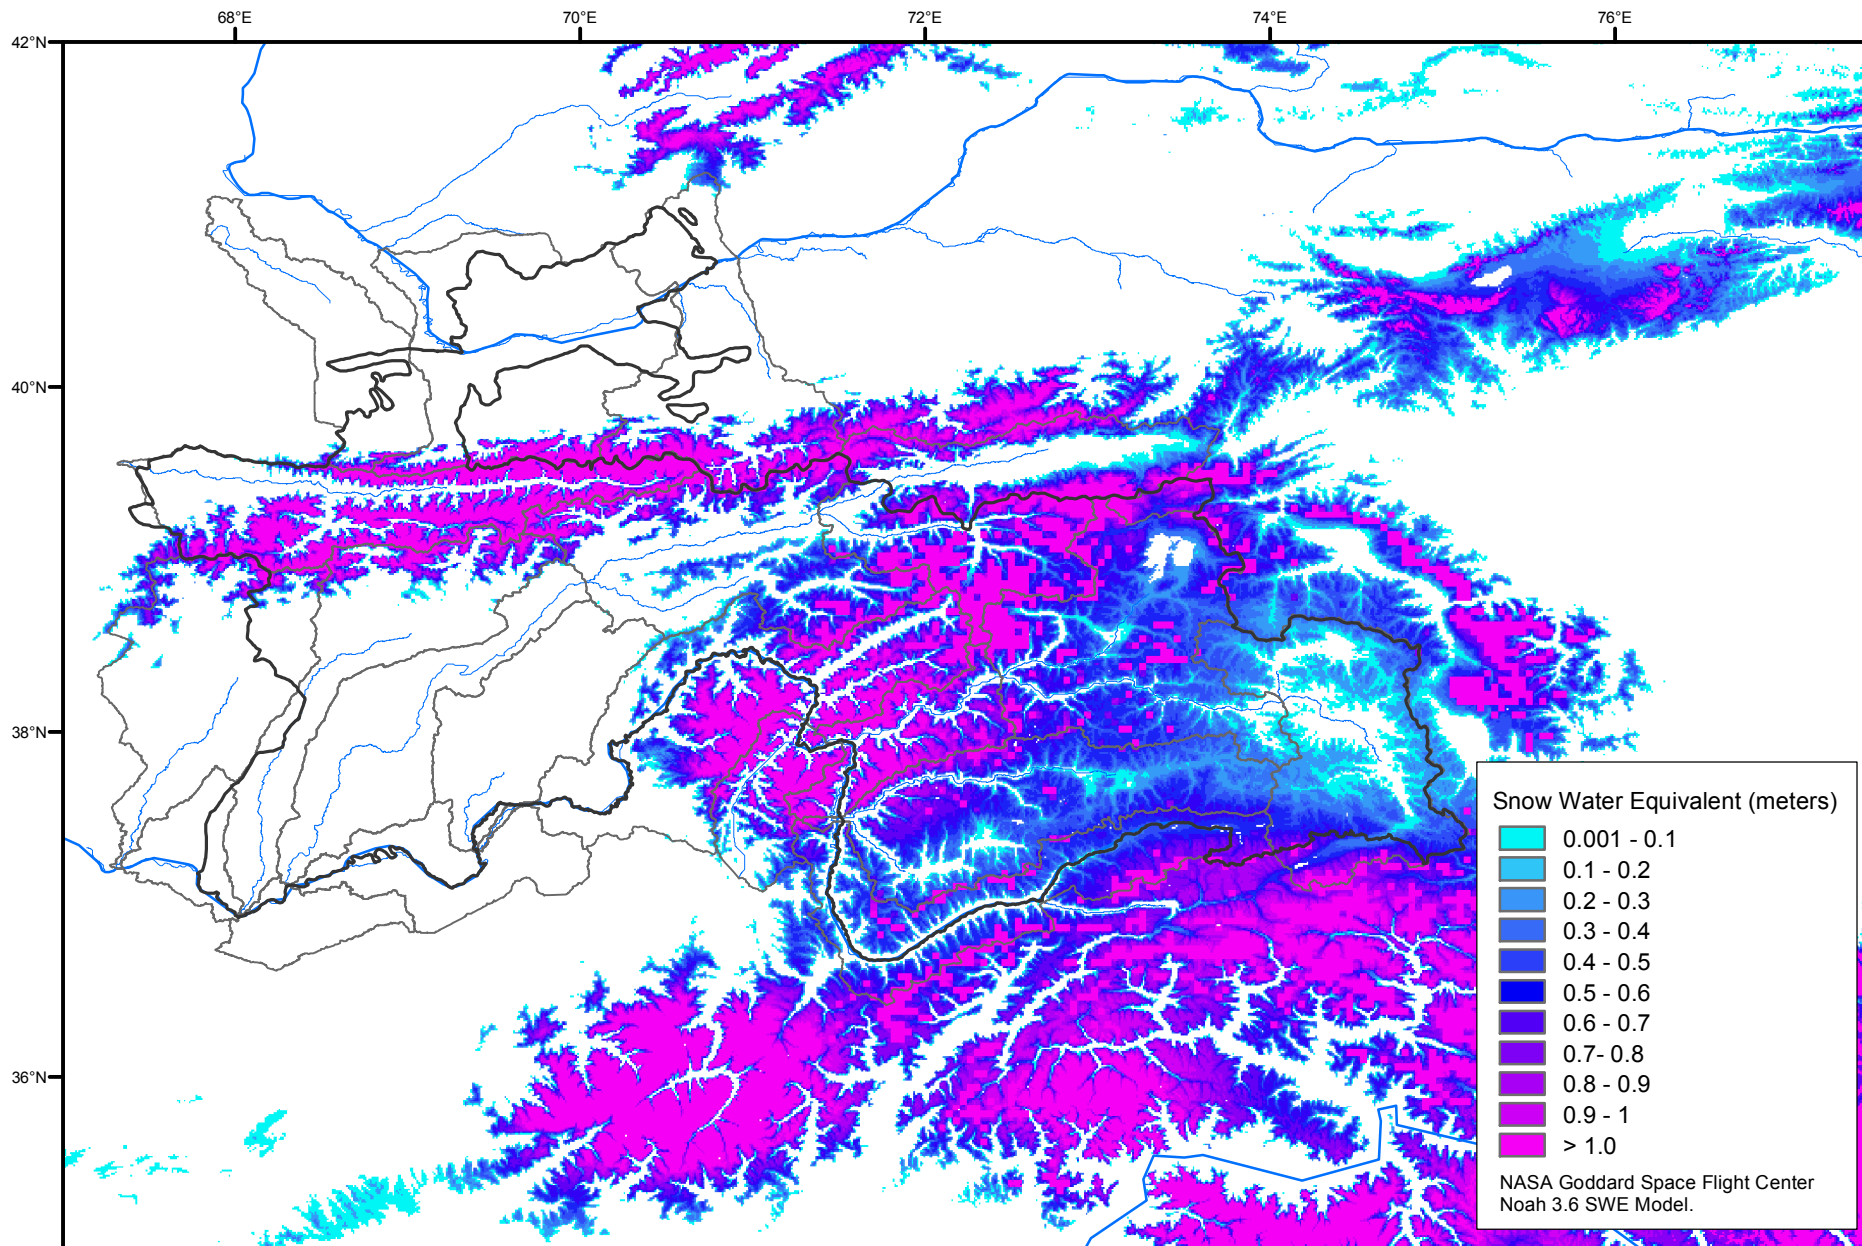

Snow Water Equivalent by Basin

June 11, 2005

Map created by USGS/EROS