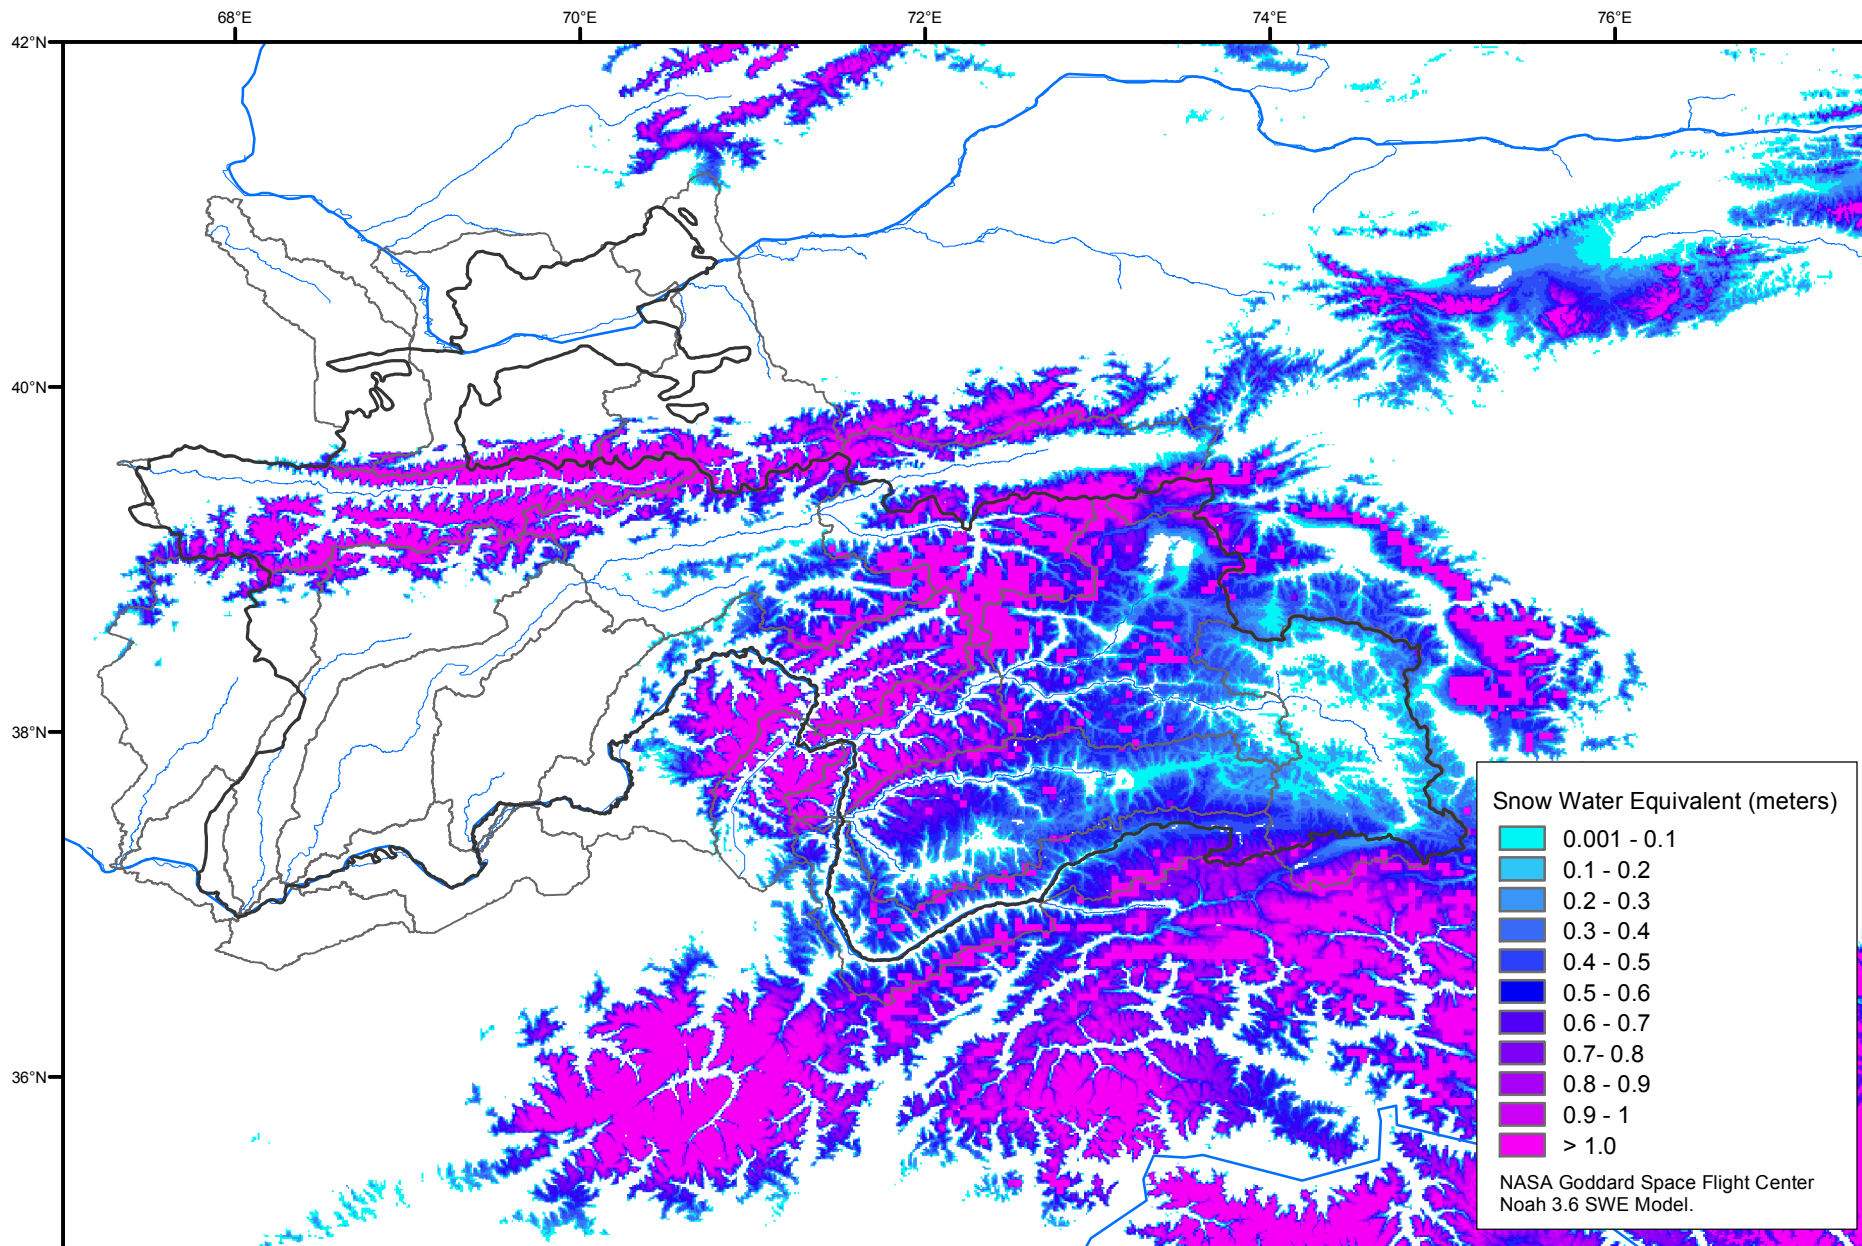

Snow Water Equivalent by Basin

June 20, 2005

Map created by USGS/EROS