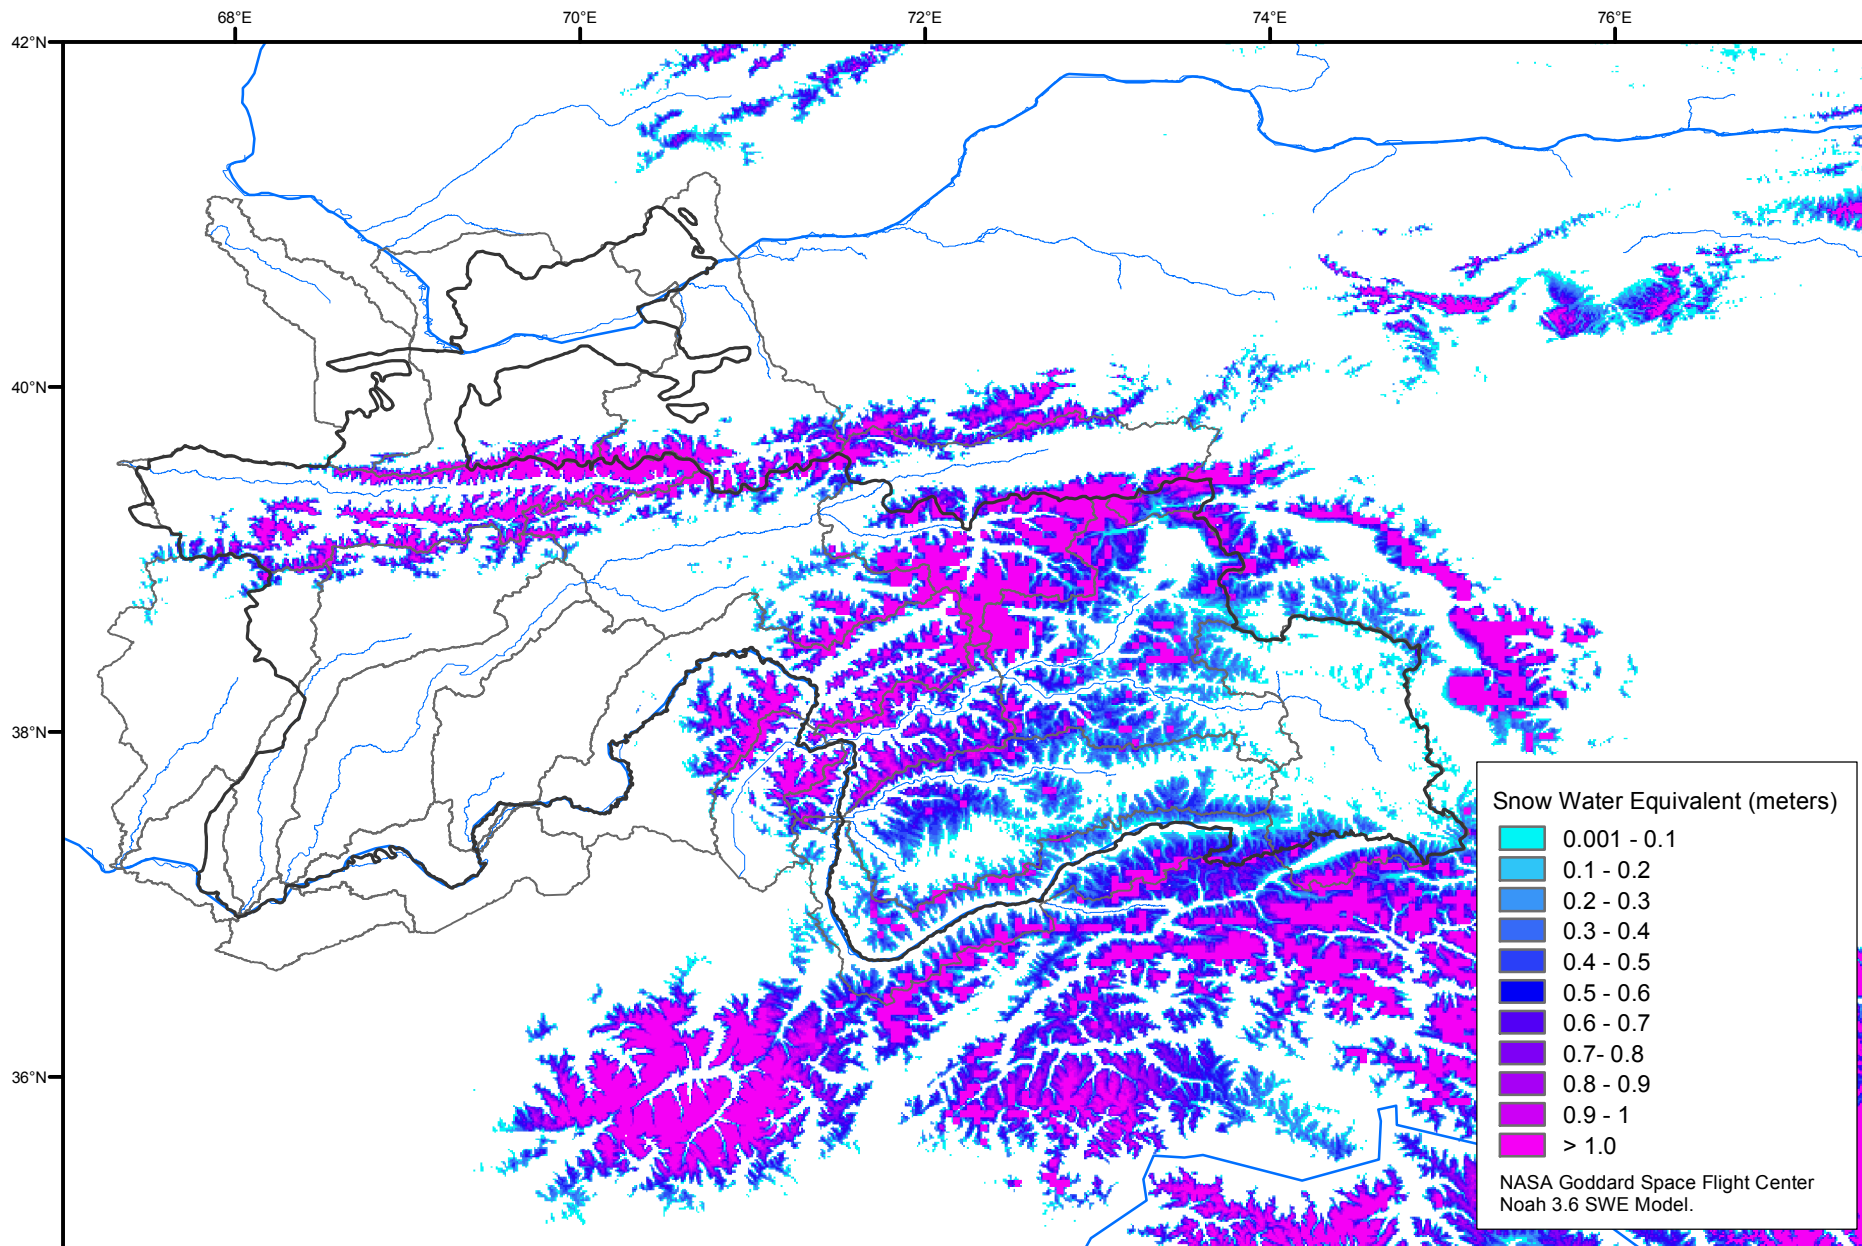

# Snow Water Equivalent by Basin

July 19, 2005

Map created by USGS/EROS