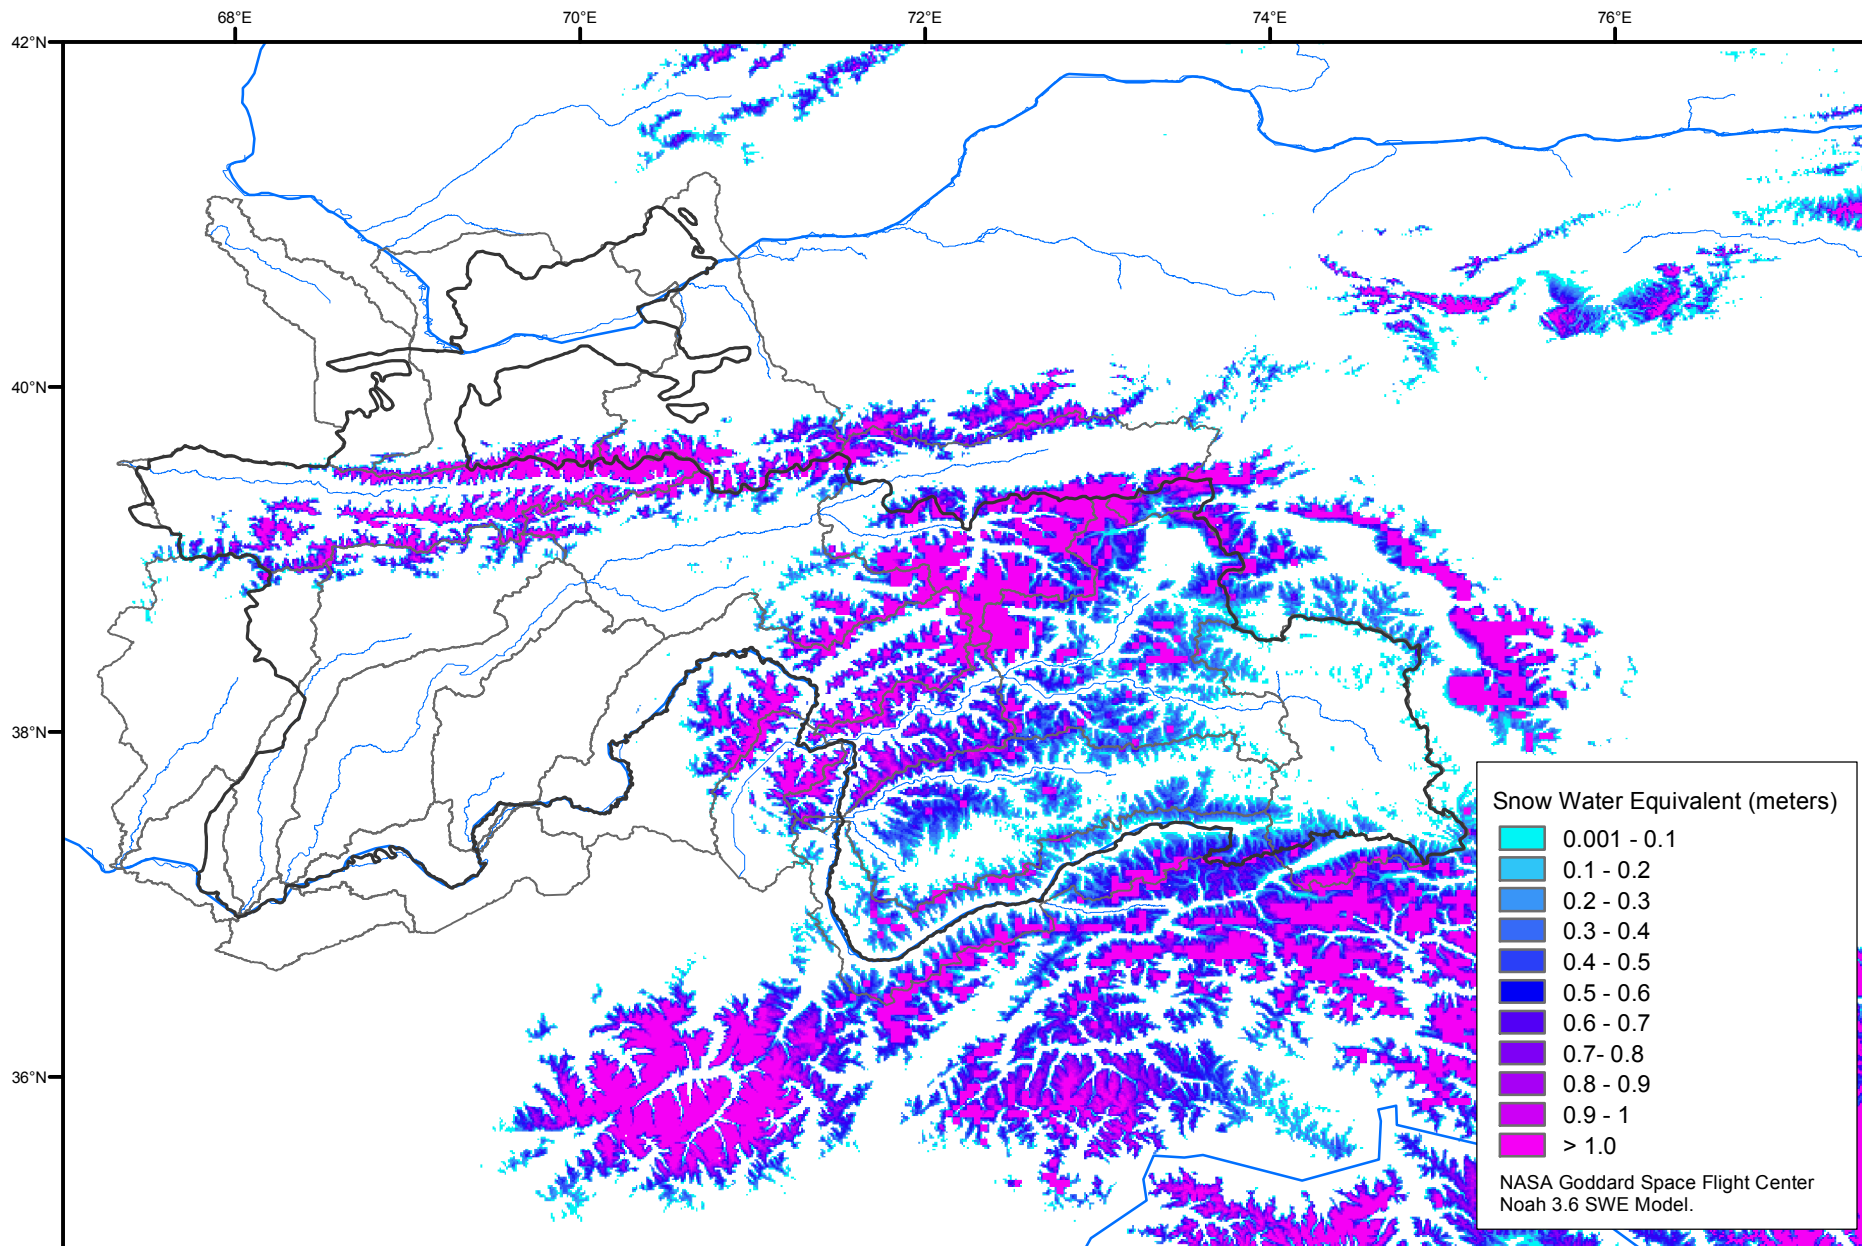

Snow Water Equivalent by Basin

July 23, 2005

Map created by USGS/EROS