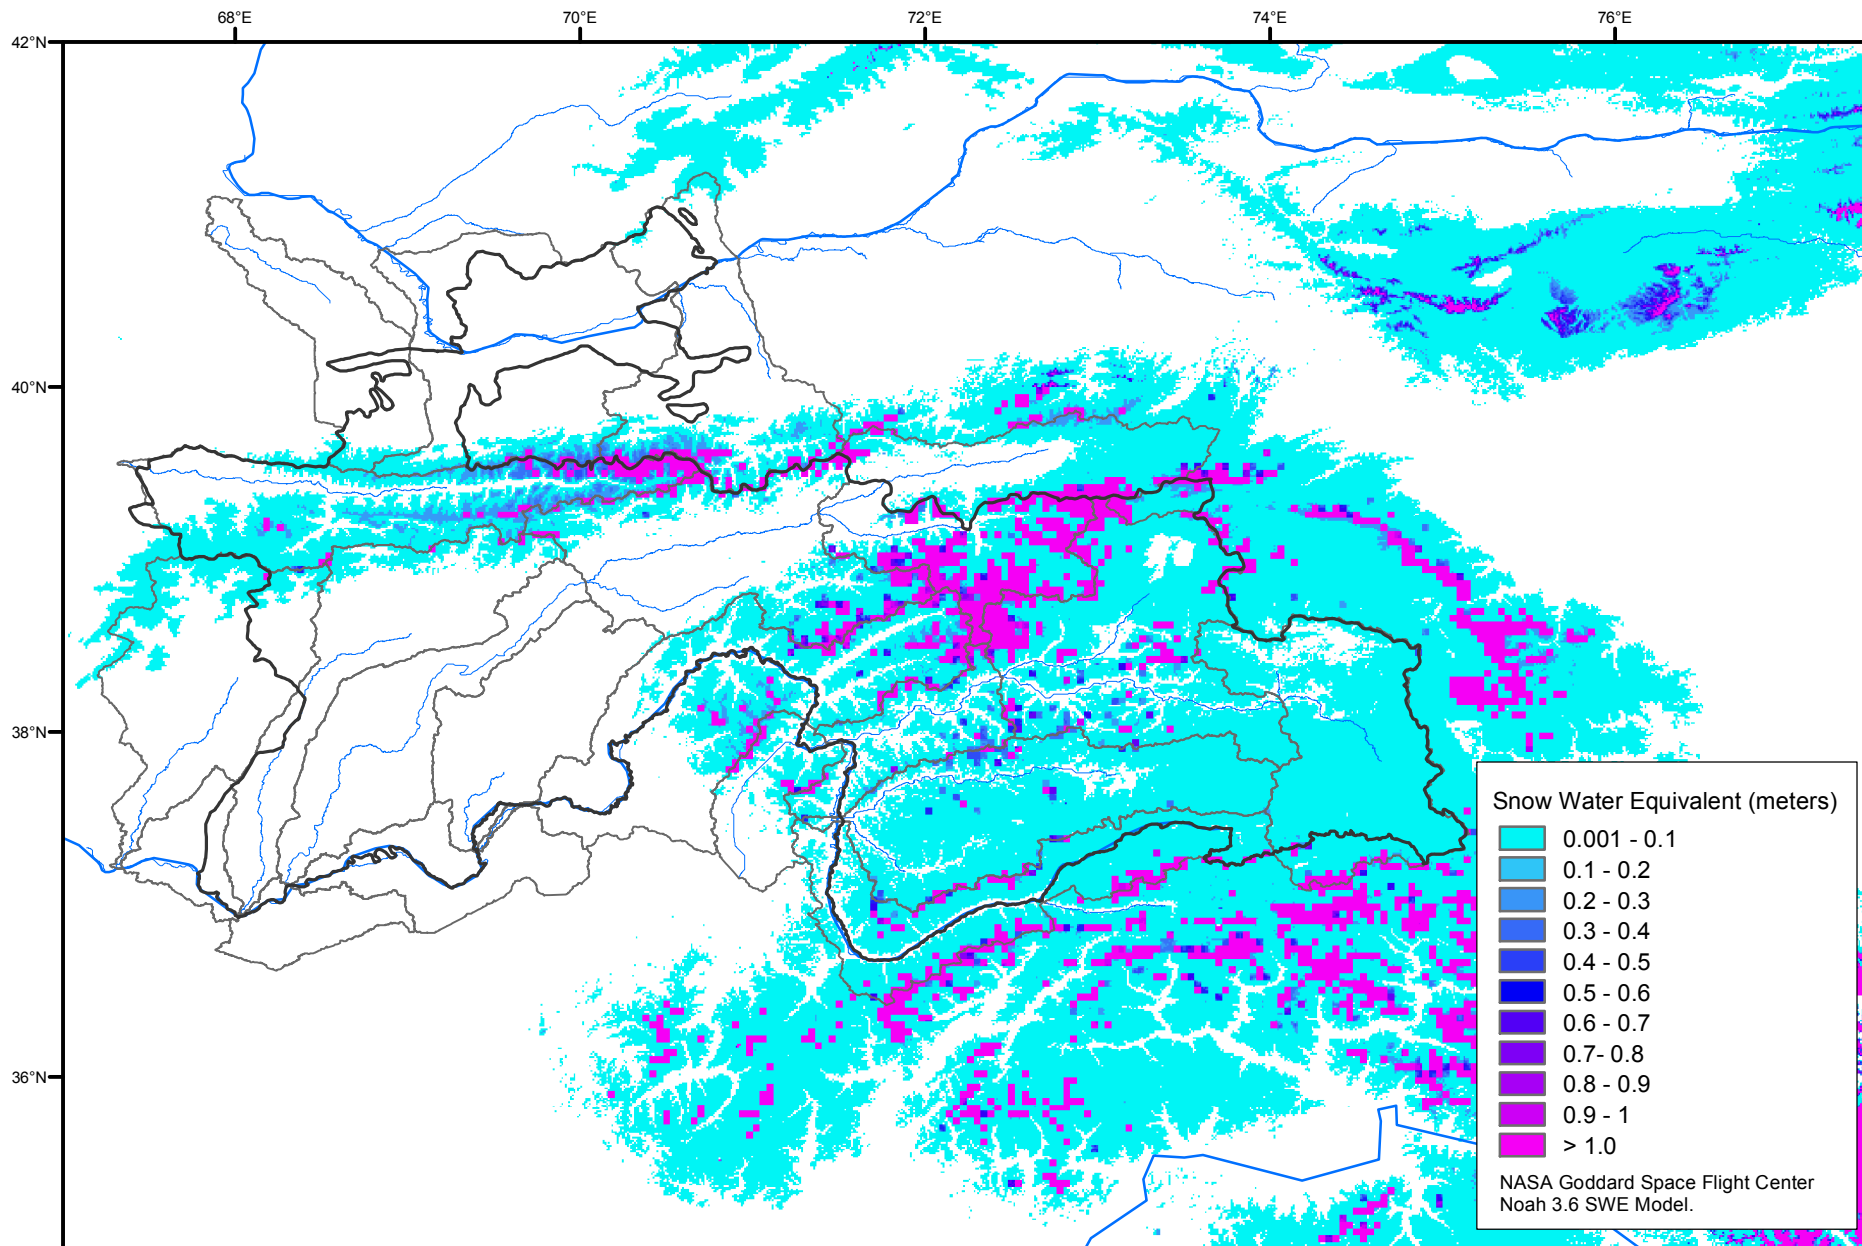

Snow Water Equivalent by Basin

October 29, 2005

Map created by USGS/EROS