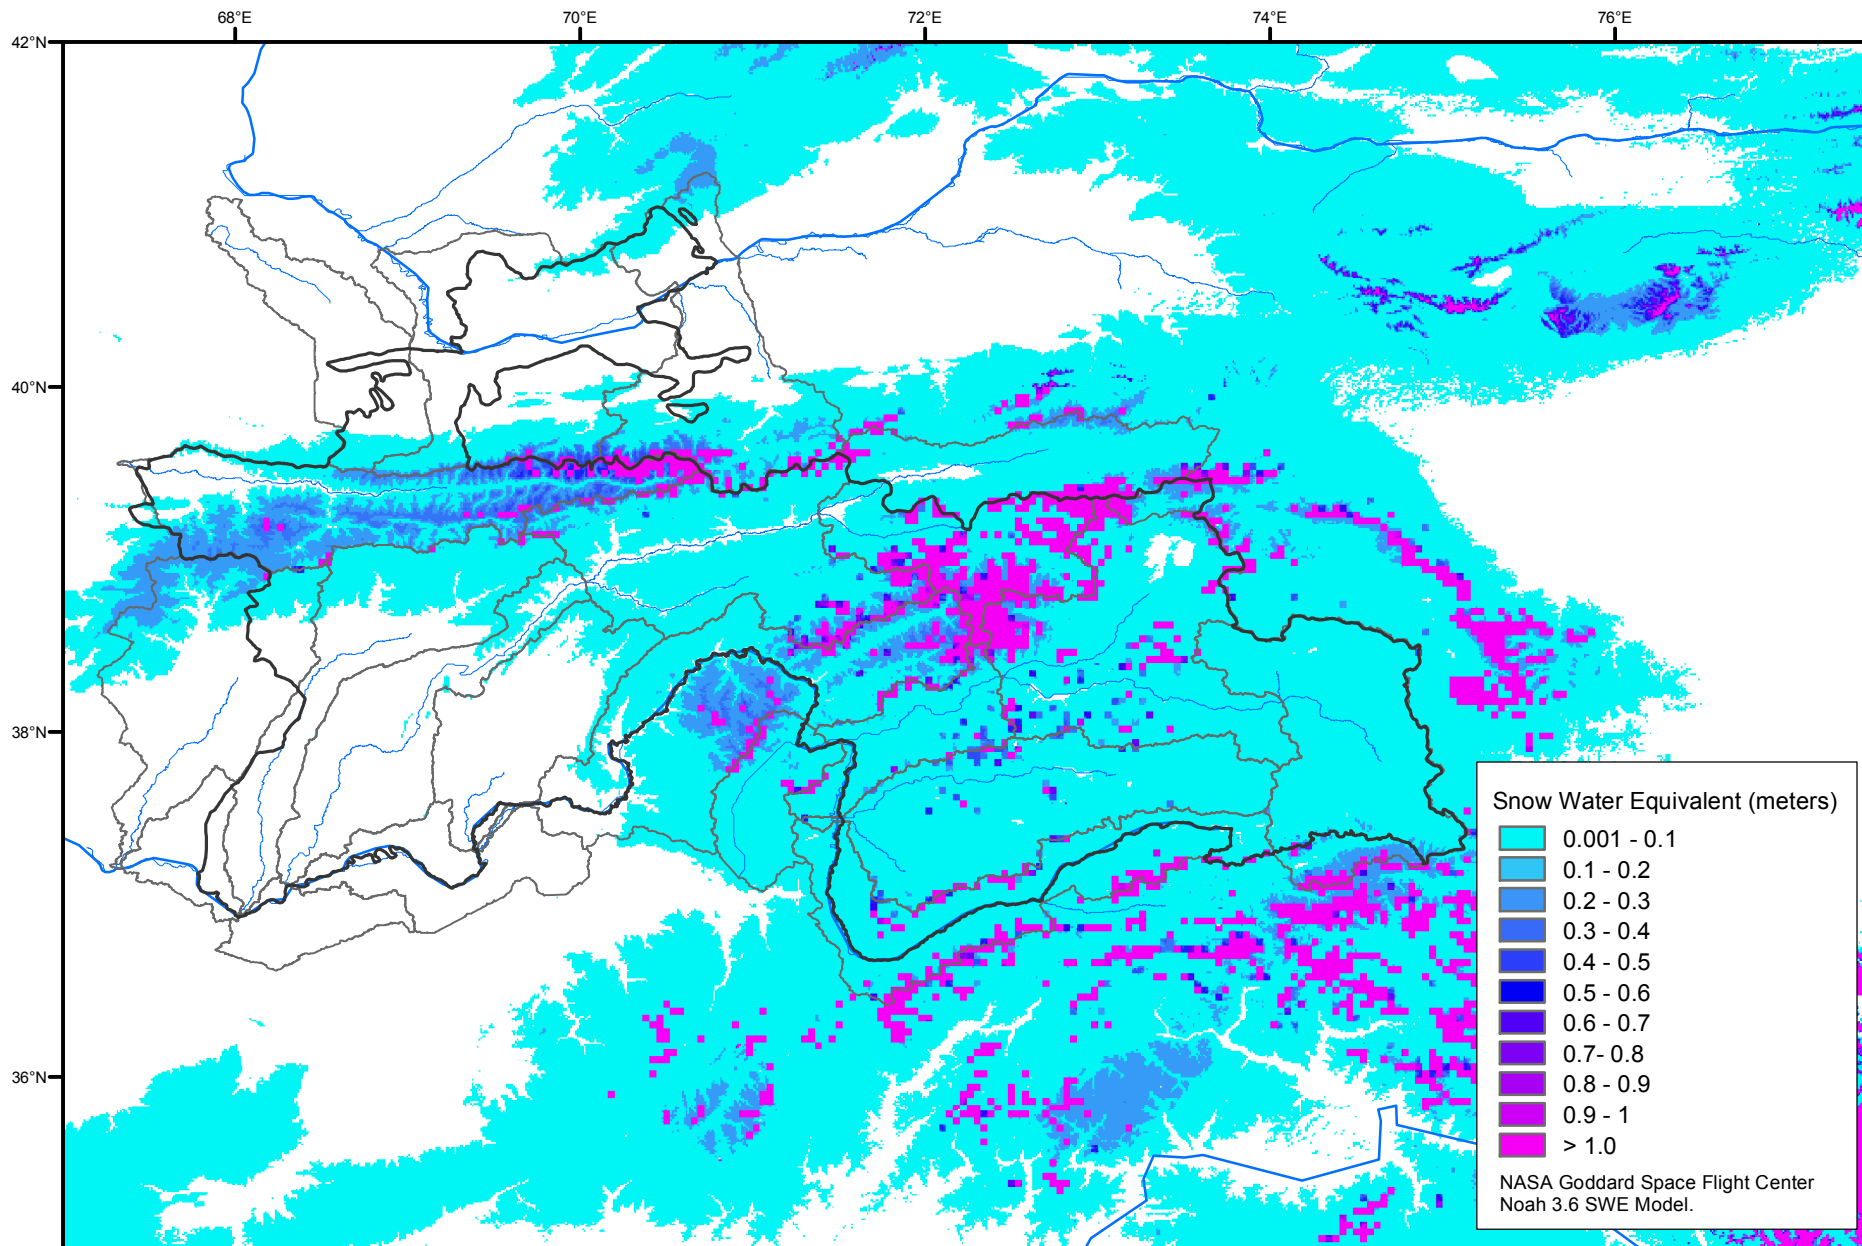

Snow Water Equivalent by Basin

November 26, 2005

Map created by USGS/EROS