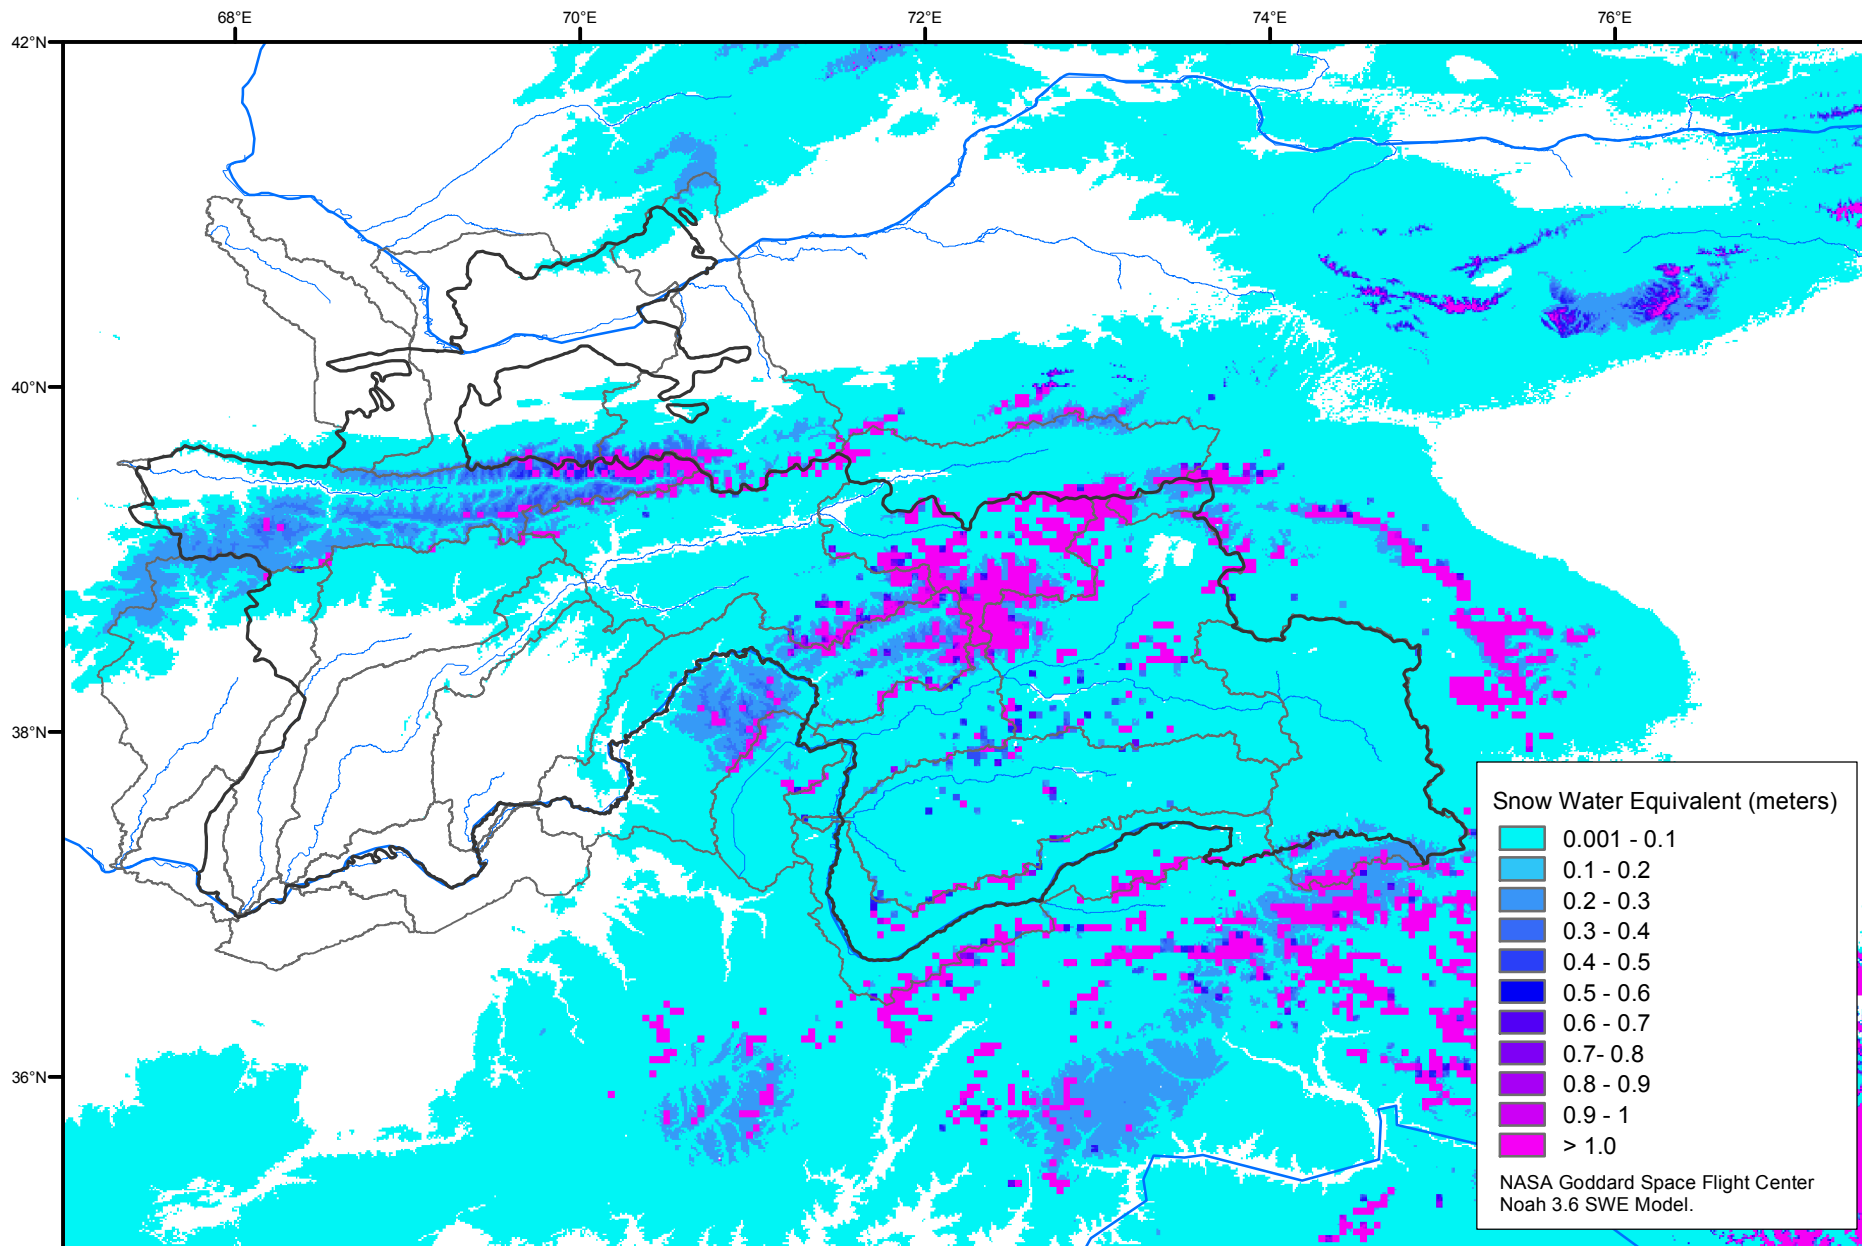

# Snow Water Equivalent by Basin

November 29, 2005

Map created by USGS/EROS