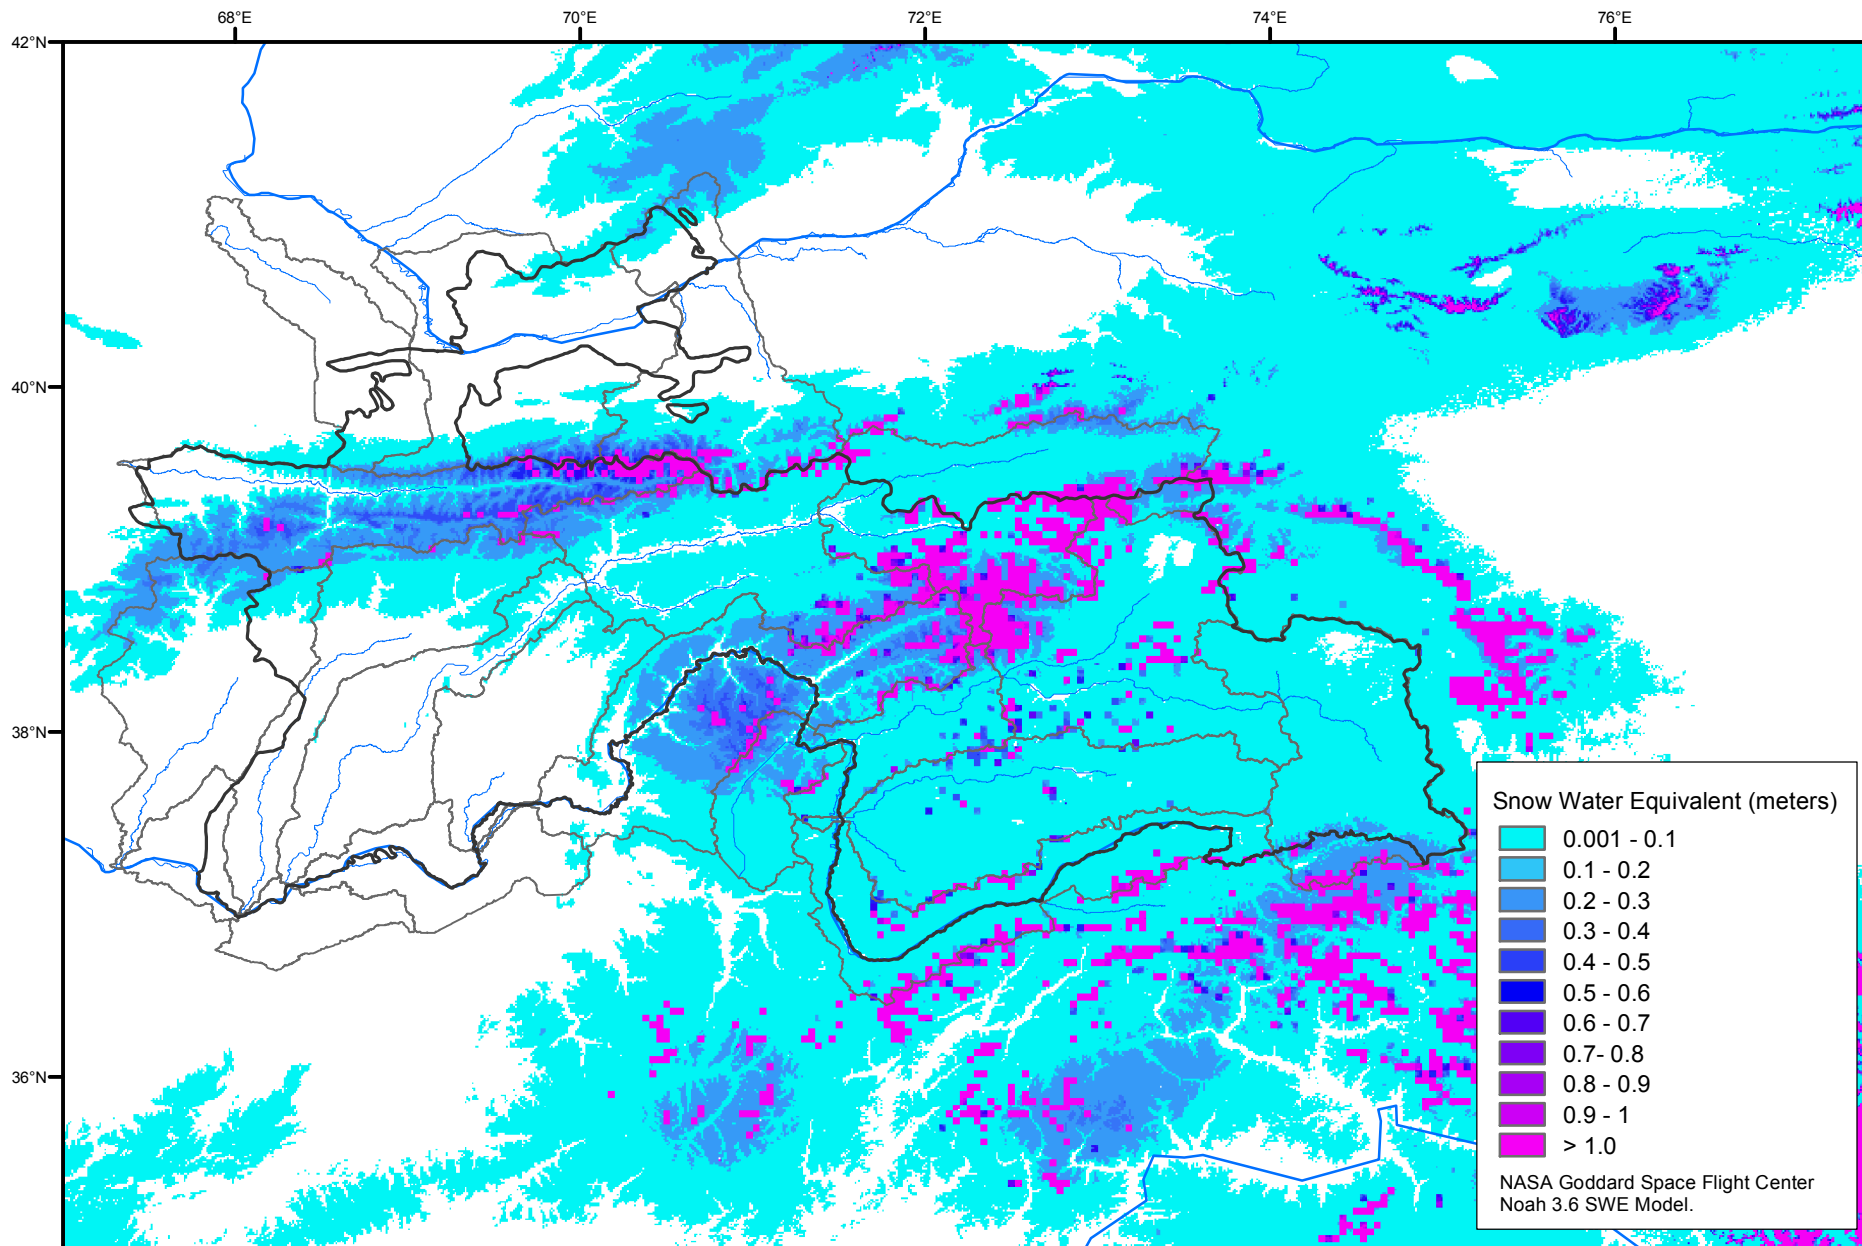

Snow Water Equivalent by Basin

December 16, 2005

Map created by USGS/EROS