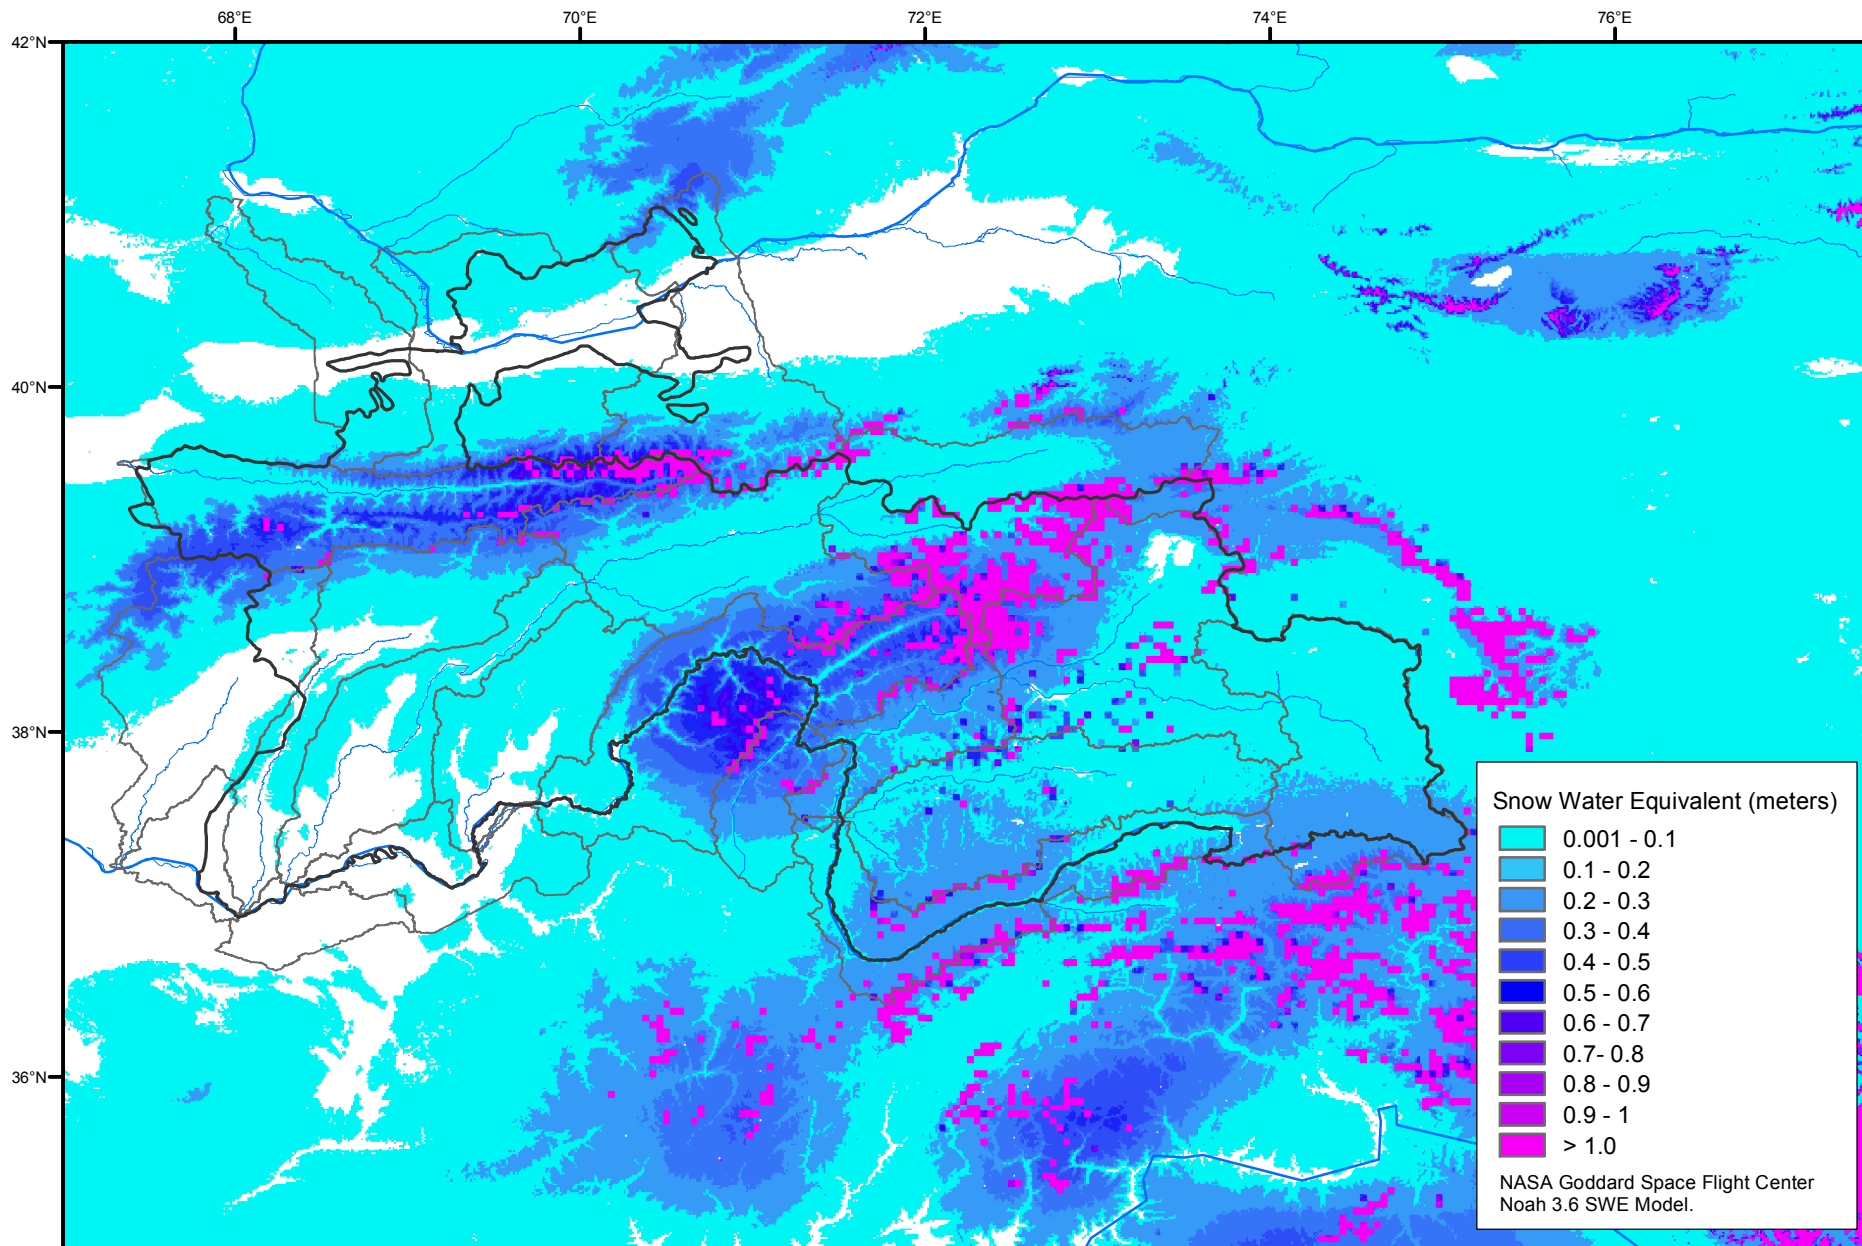

Snow Water Equivalent by Basin

January 24, 2006

Map created by USGS/EROS