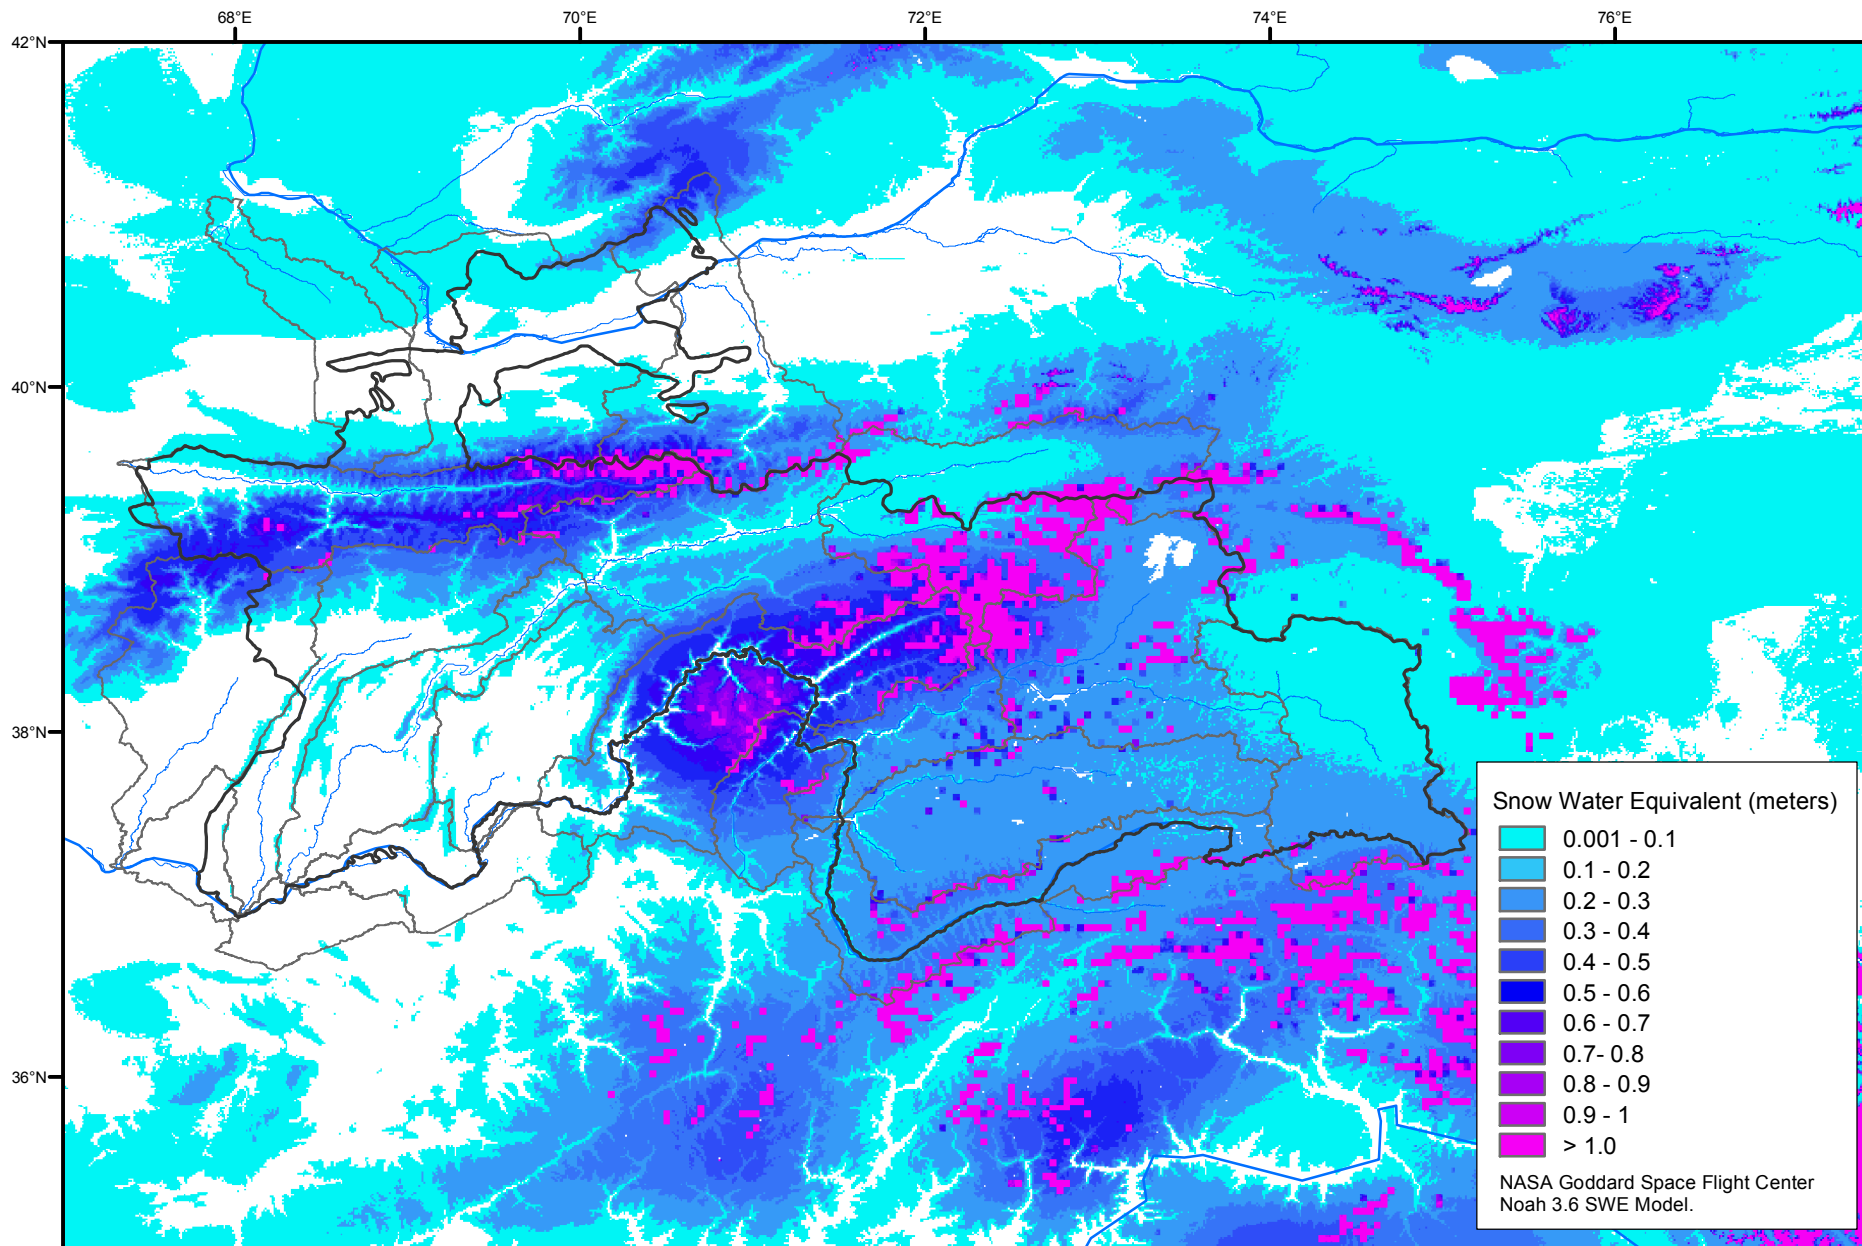

Snow Water Equivalent by Basin

February 06, 2006

Map created by USGS/EROS