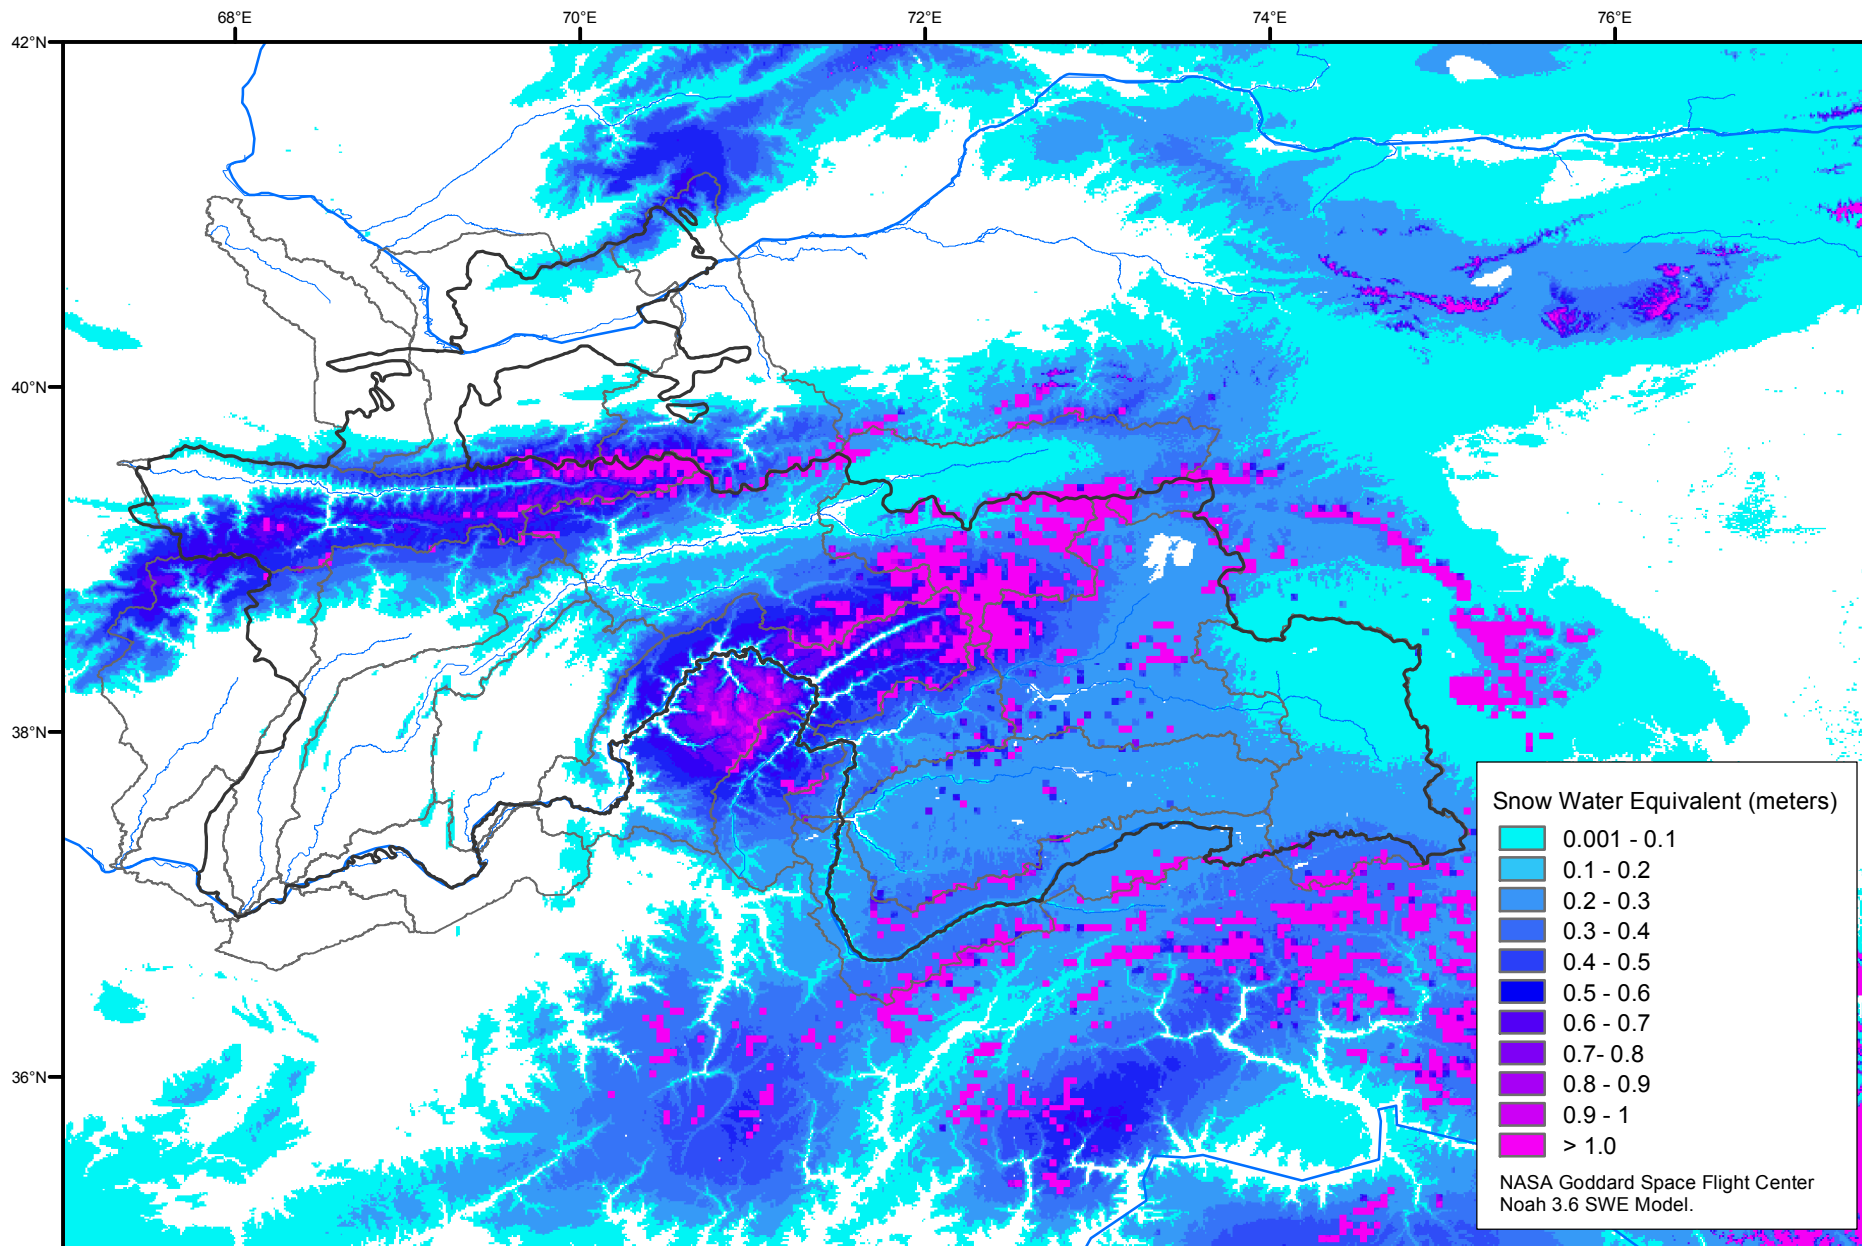

Snow Water Equivalent by Basin

February 14, 2006

Map created by USGS/EROS