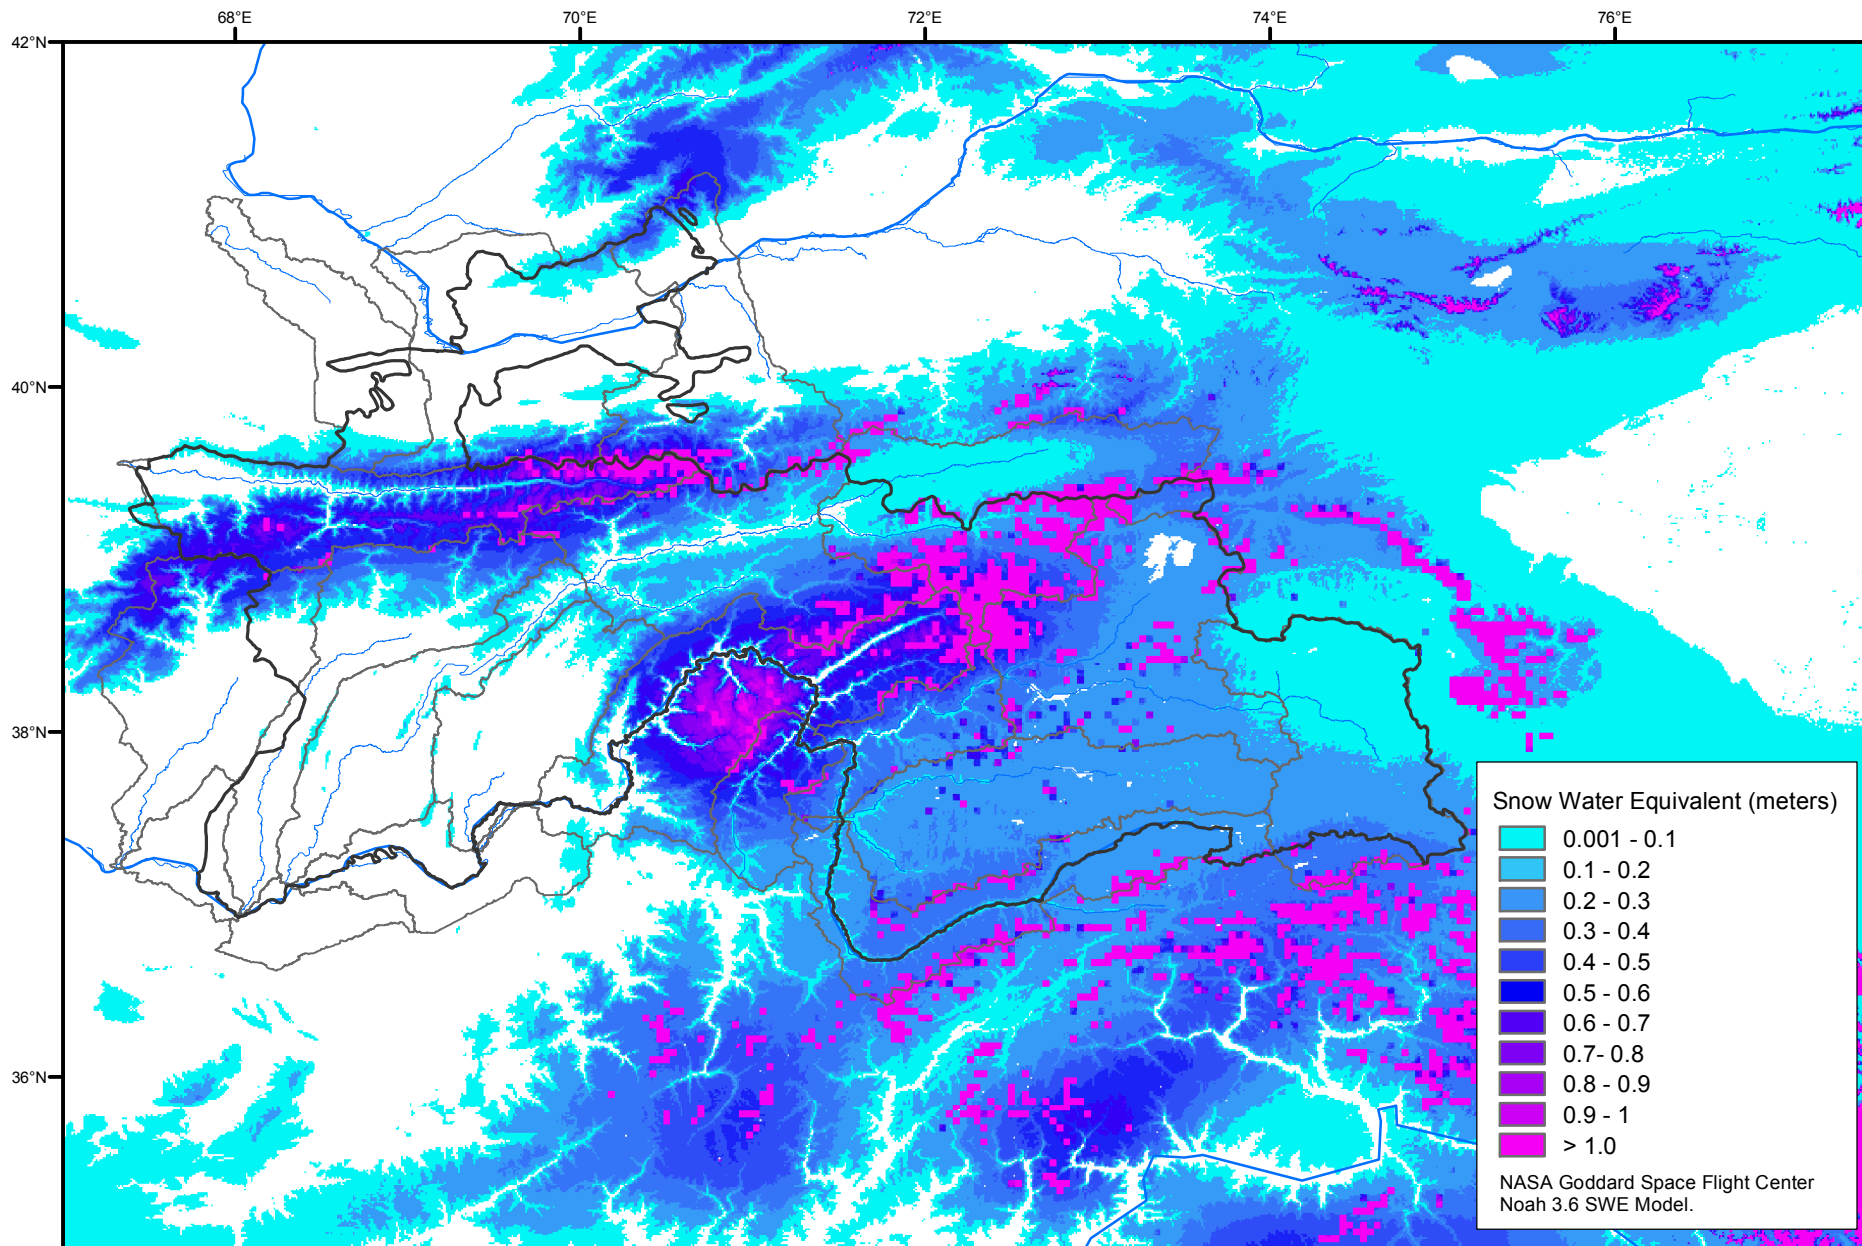

# Snow Water Equivalent by Basin

February 15, 2006

Map created by USGS/EROS