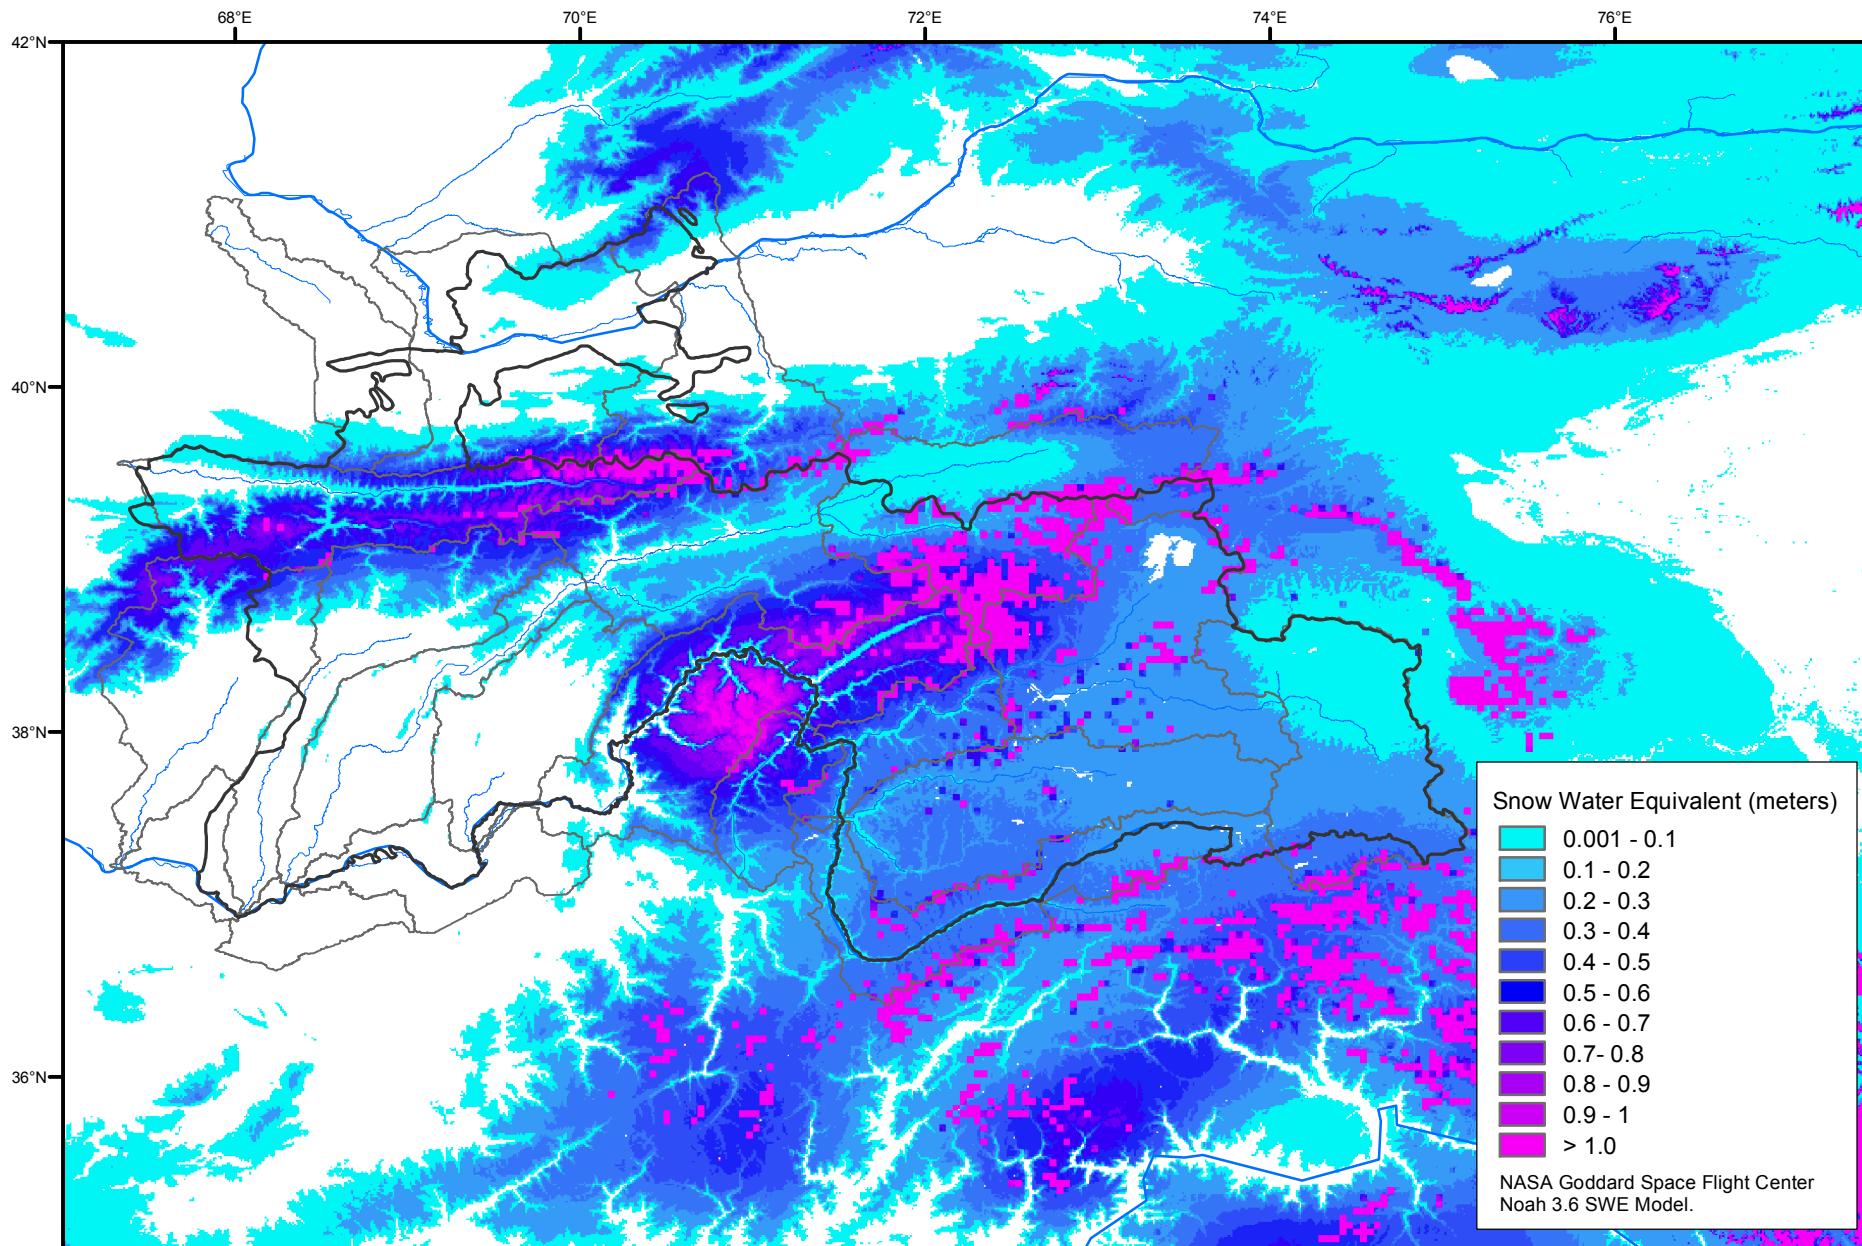

Snow Water Equivalent by Basin

February 21, 2006

Map created by USGS/EROS