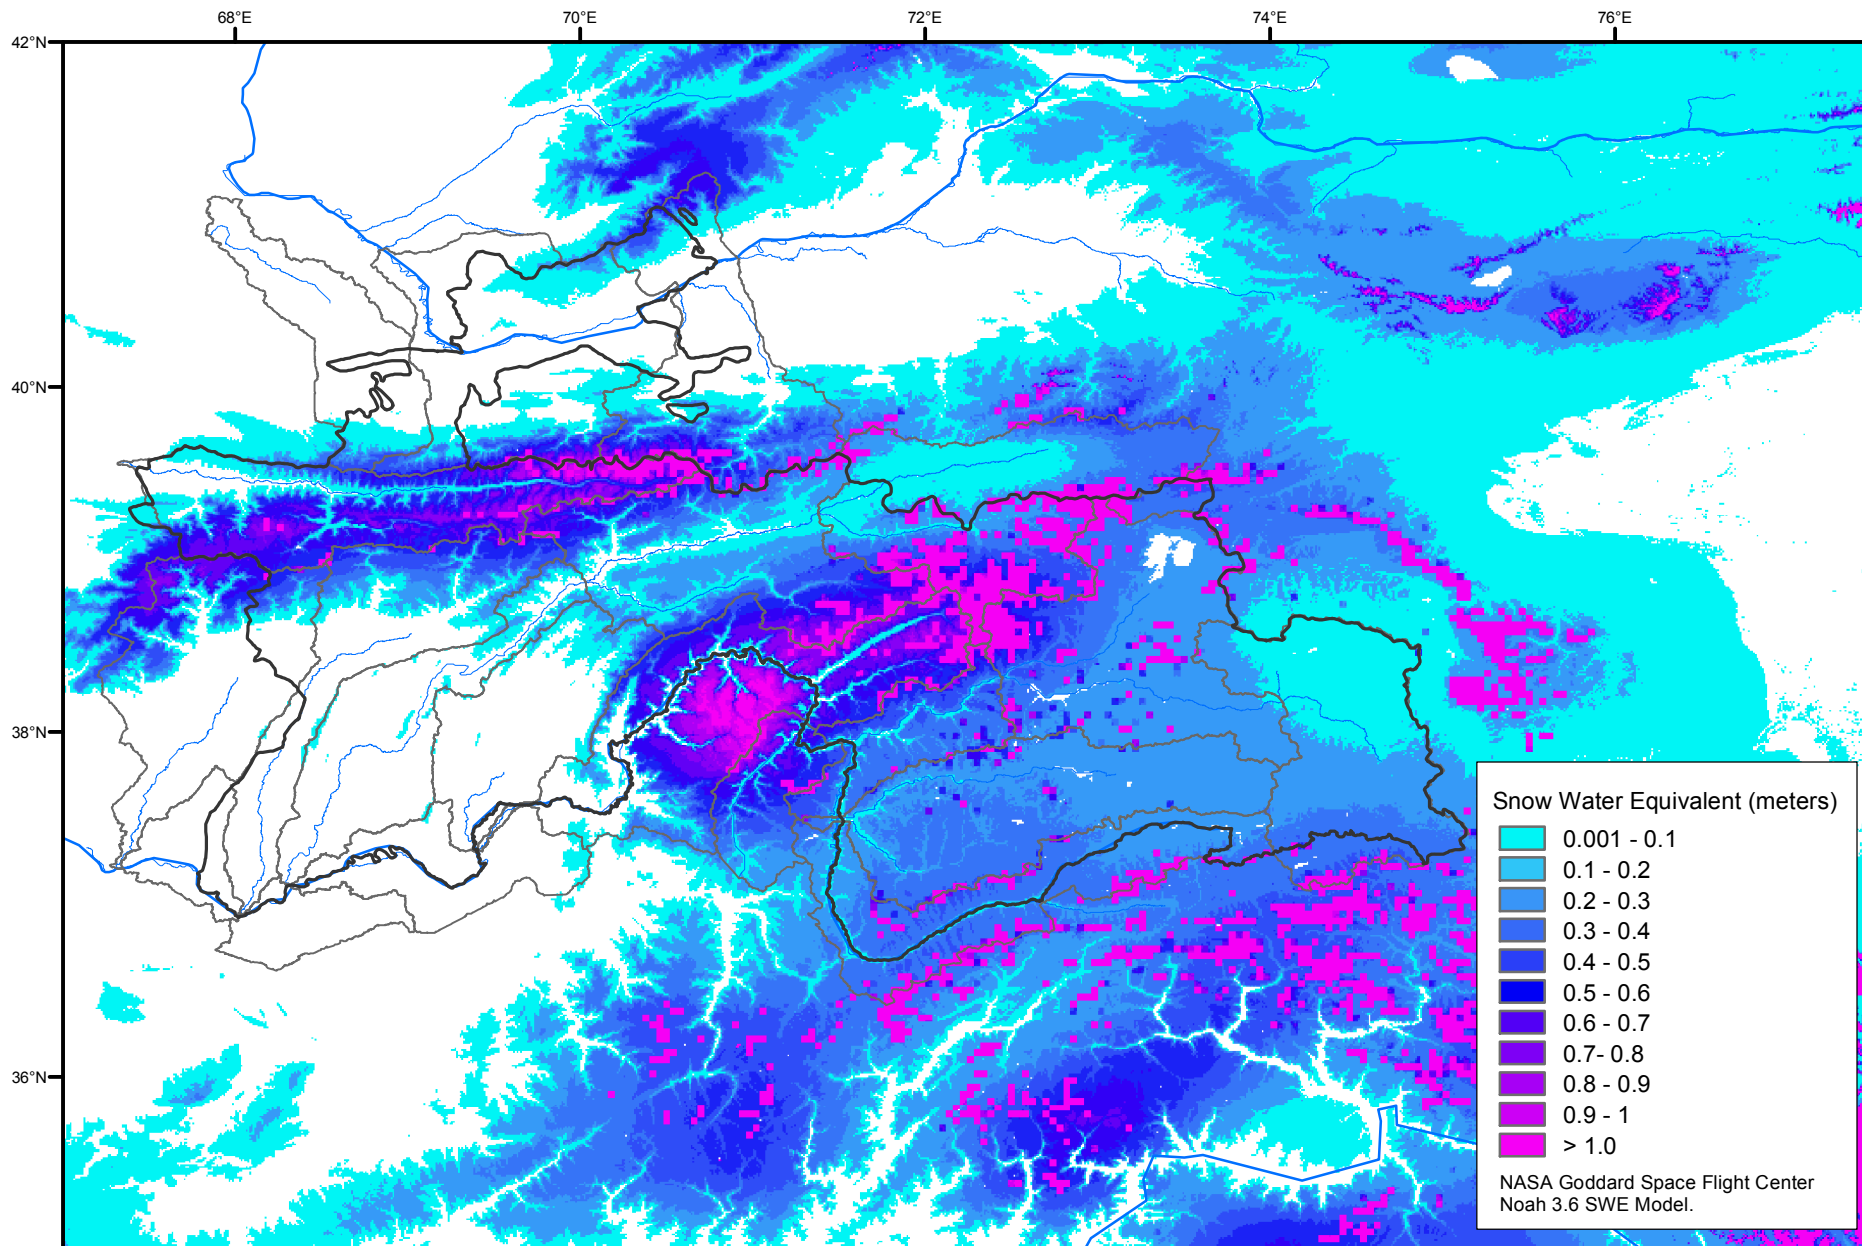

# Snow Water Equivalent by Basin

February 22, 2006

Map created by USGS/EROS