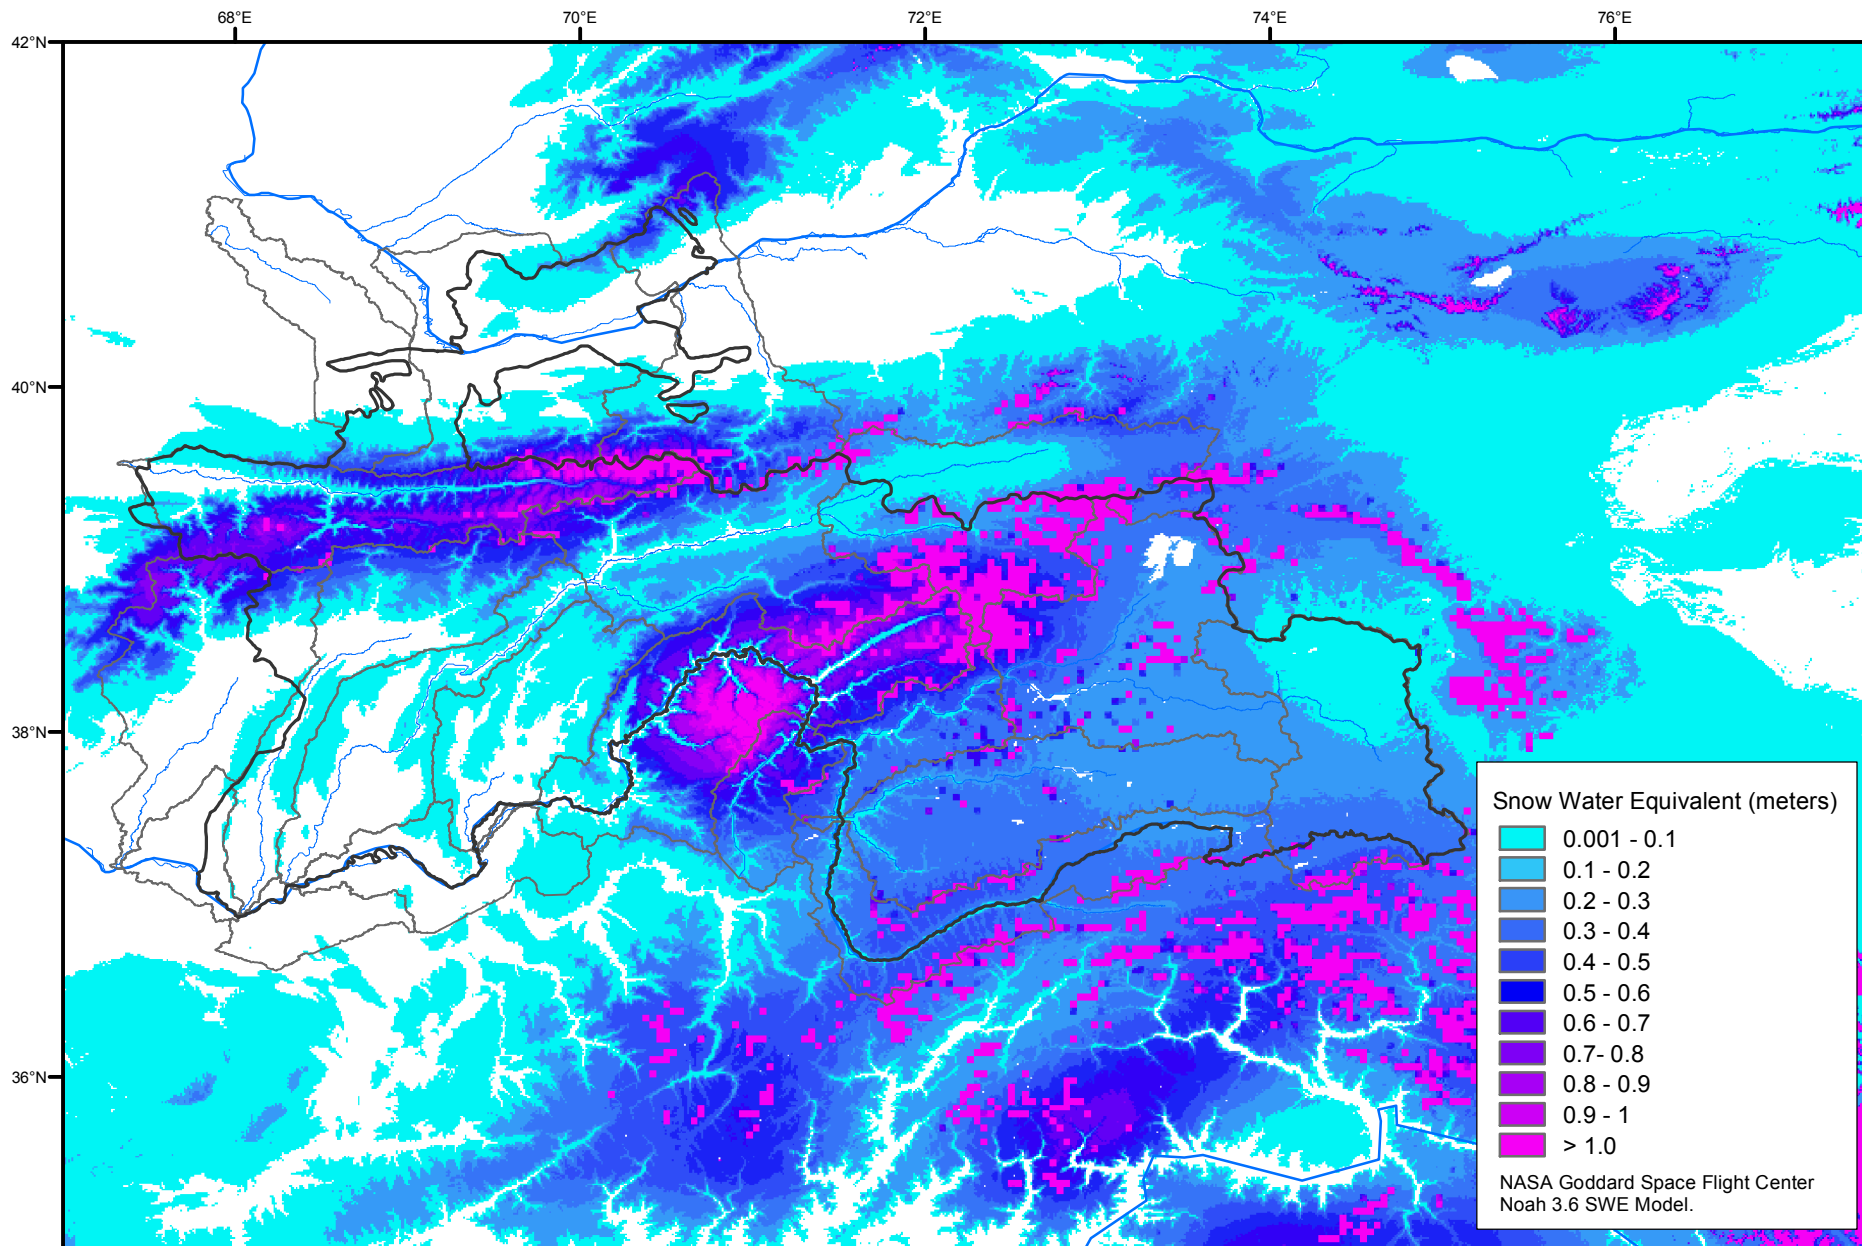

# Snow Water Equivalent by Basin

February 26, 2006

Map created by USGS/EROS