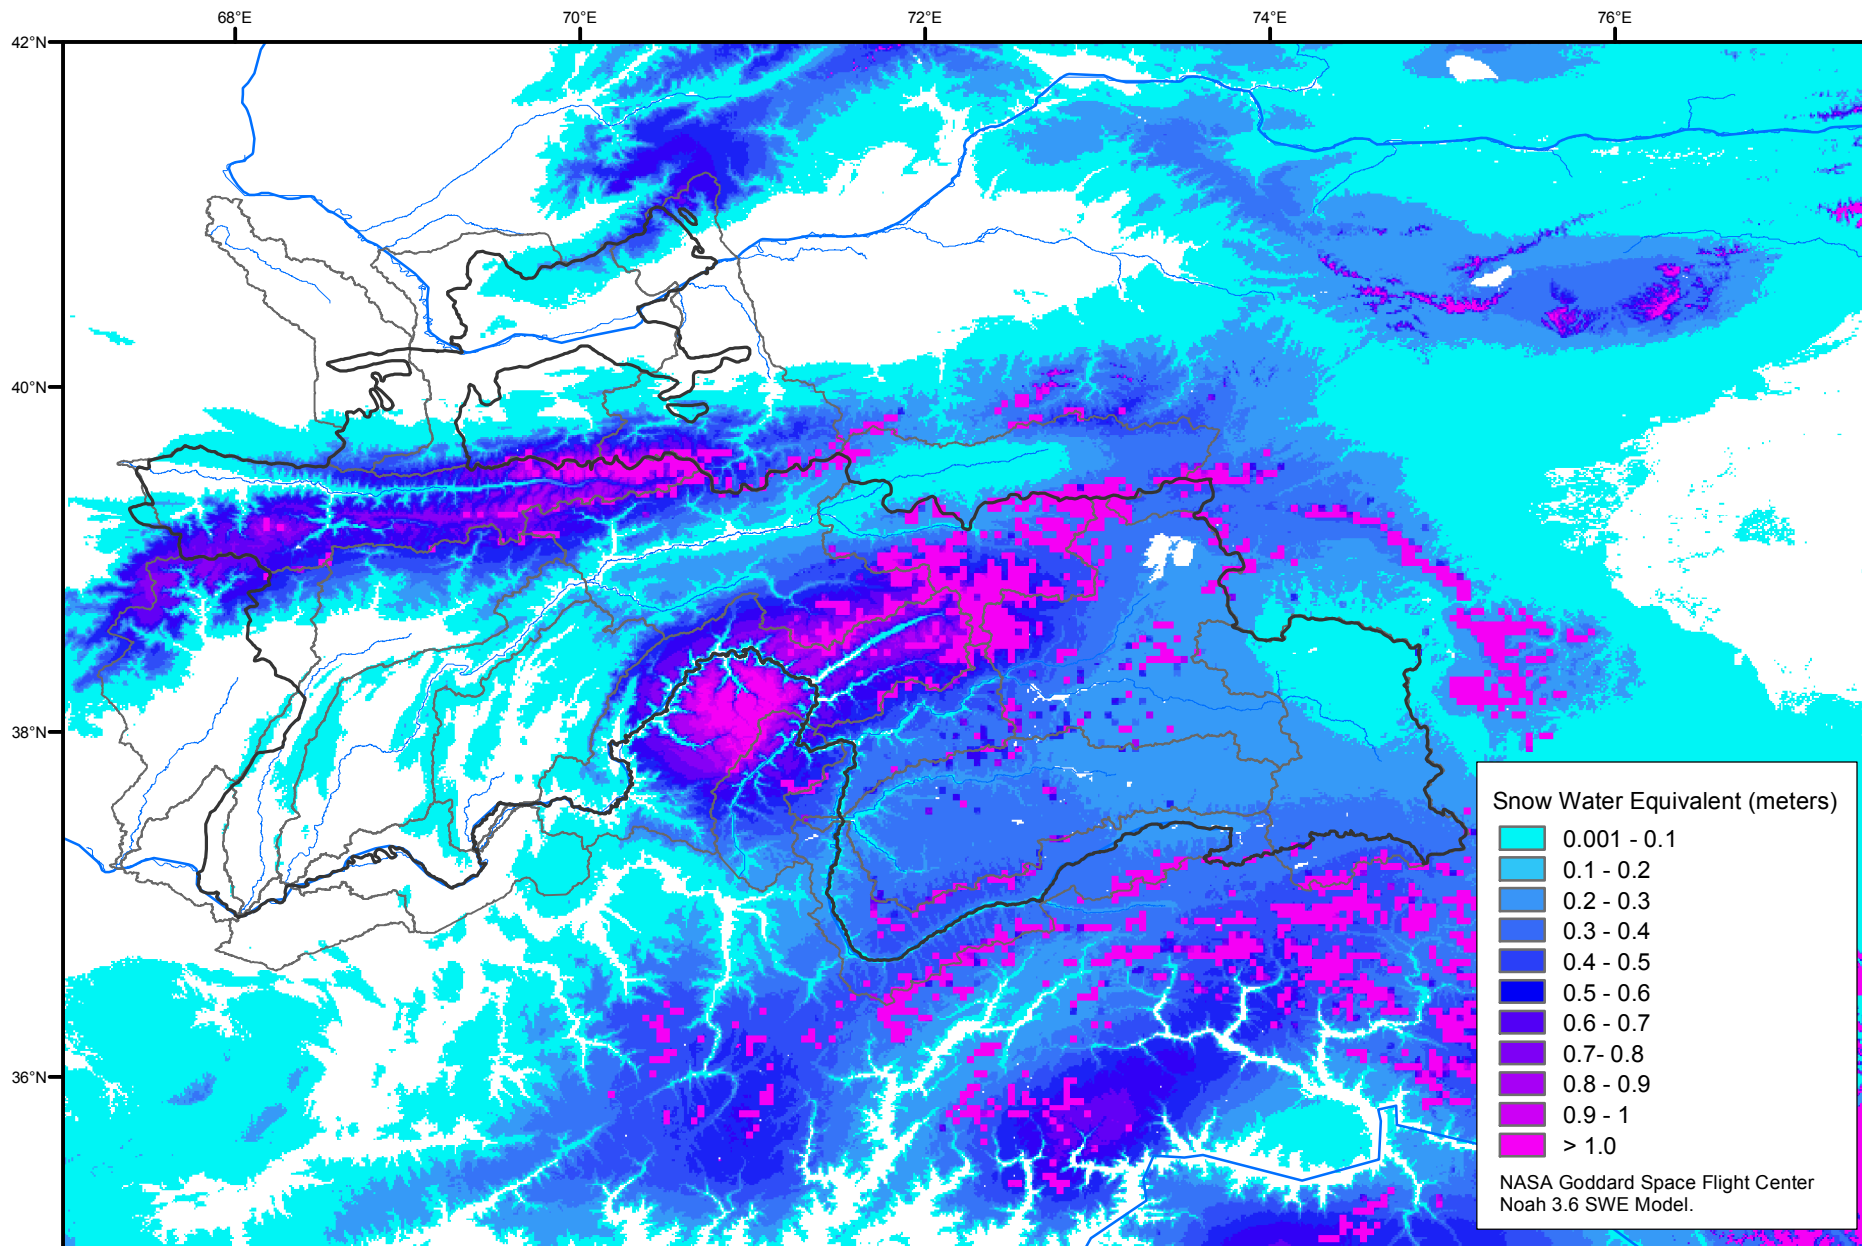

Snow Water Equivalent by Basin

February 27, 2006

Map created by USGS/EROS