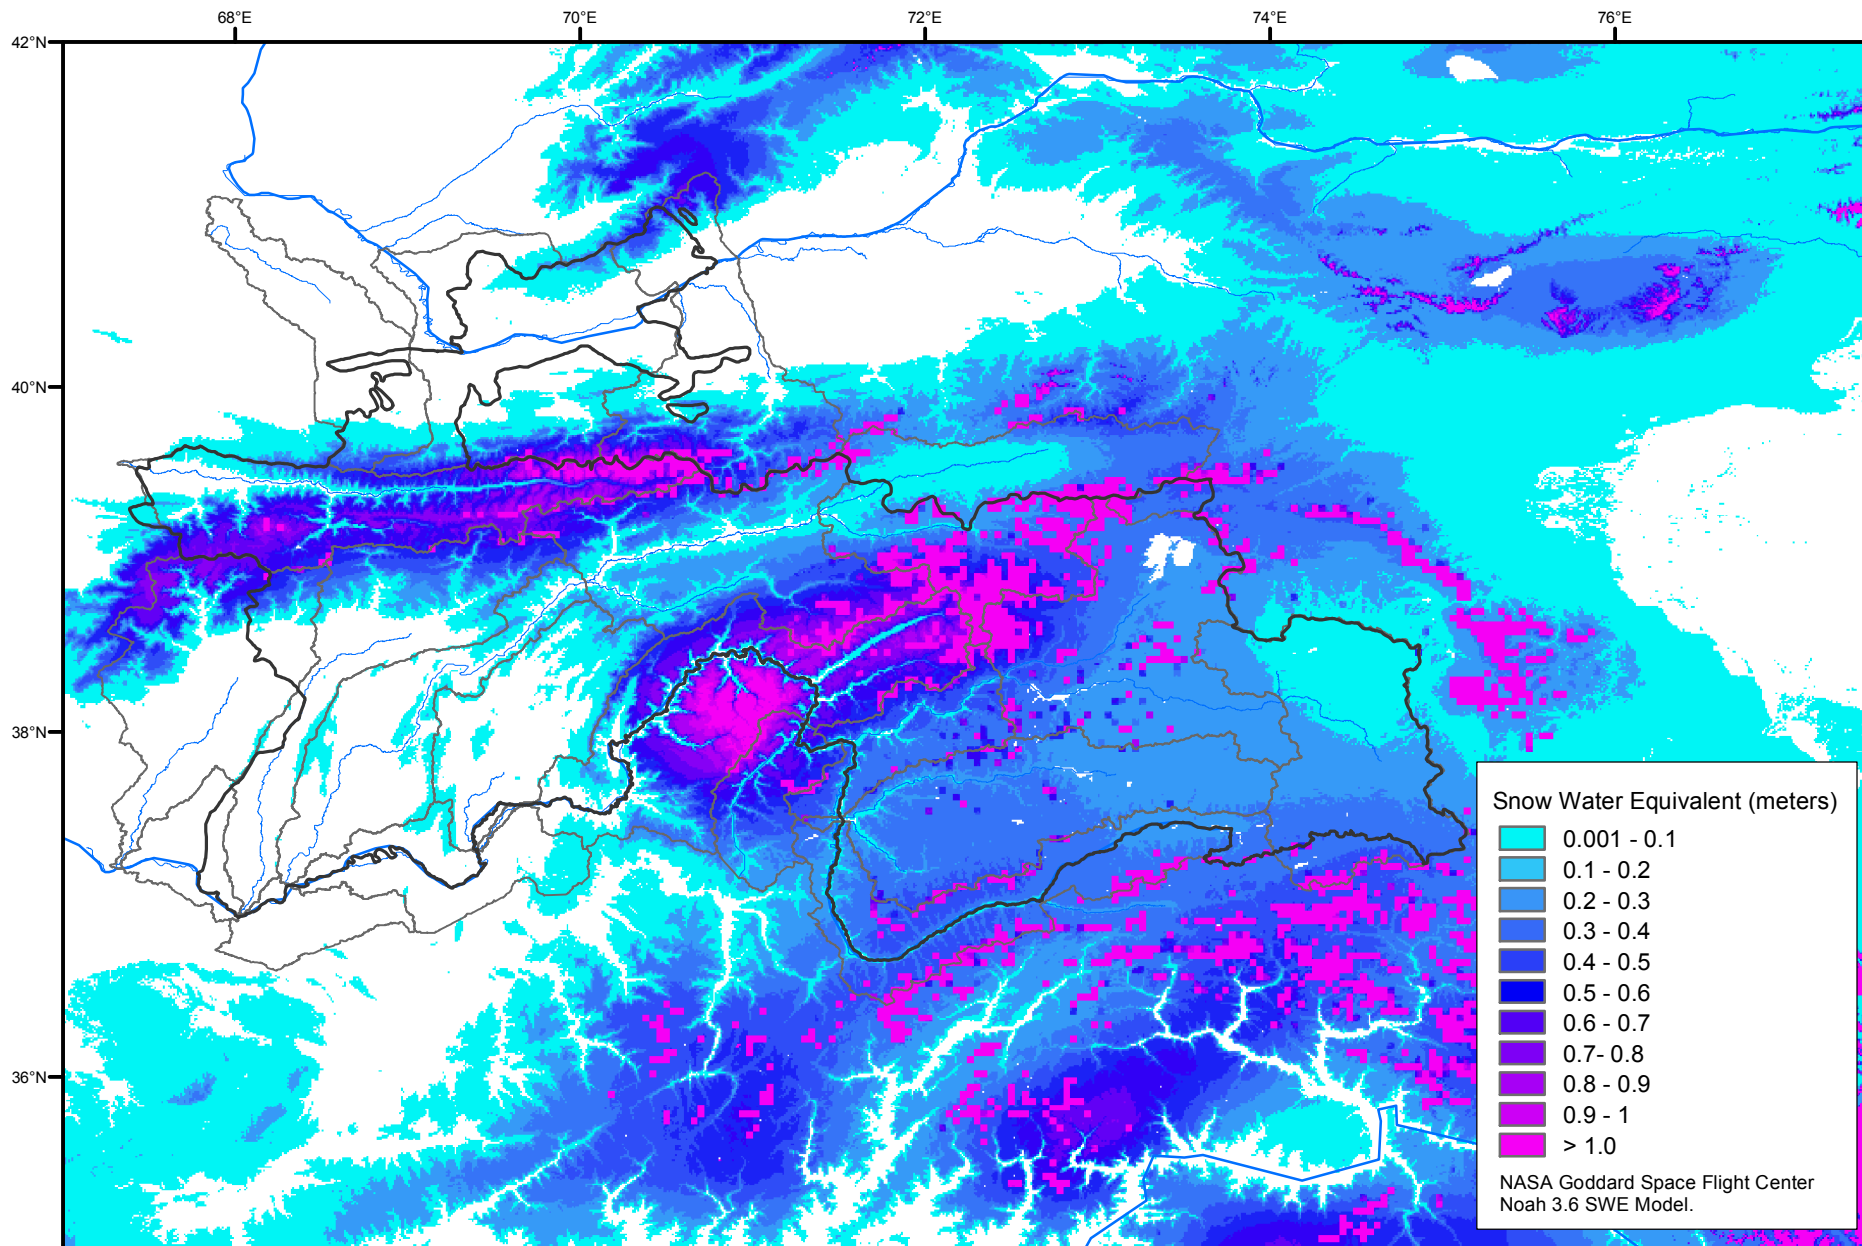

# Snow Water Equivalent by Basin

February 28, 2006

Map created by USGS/EROS