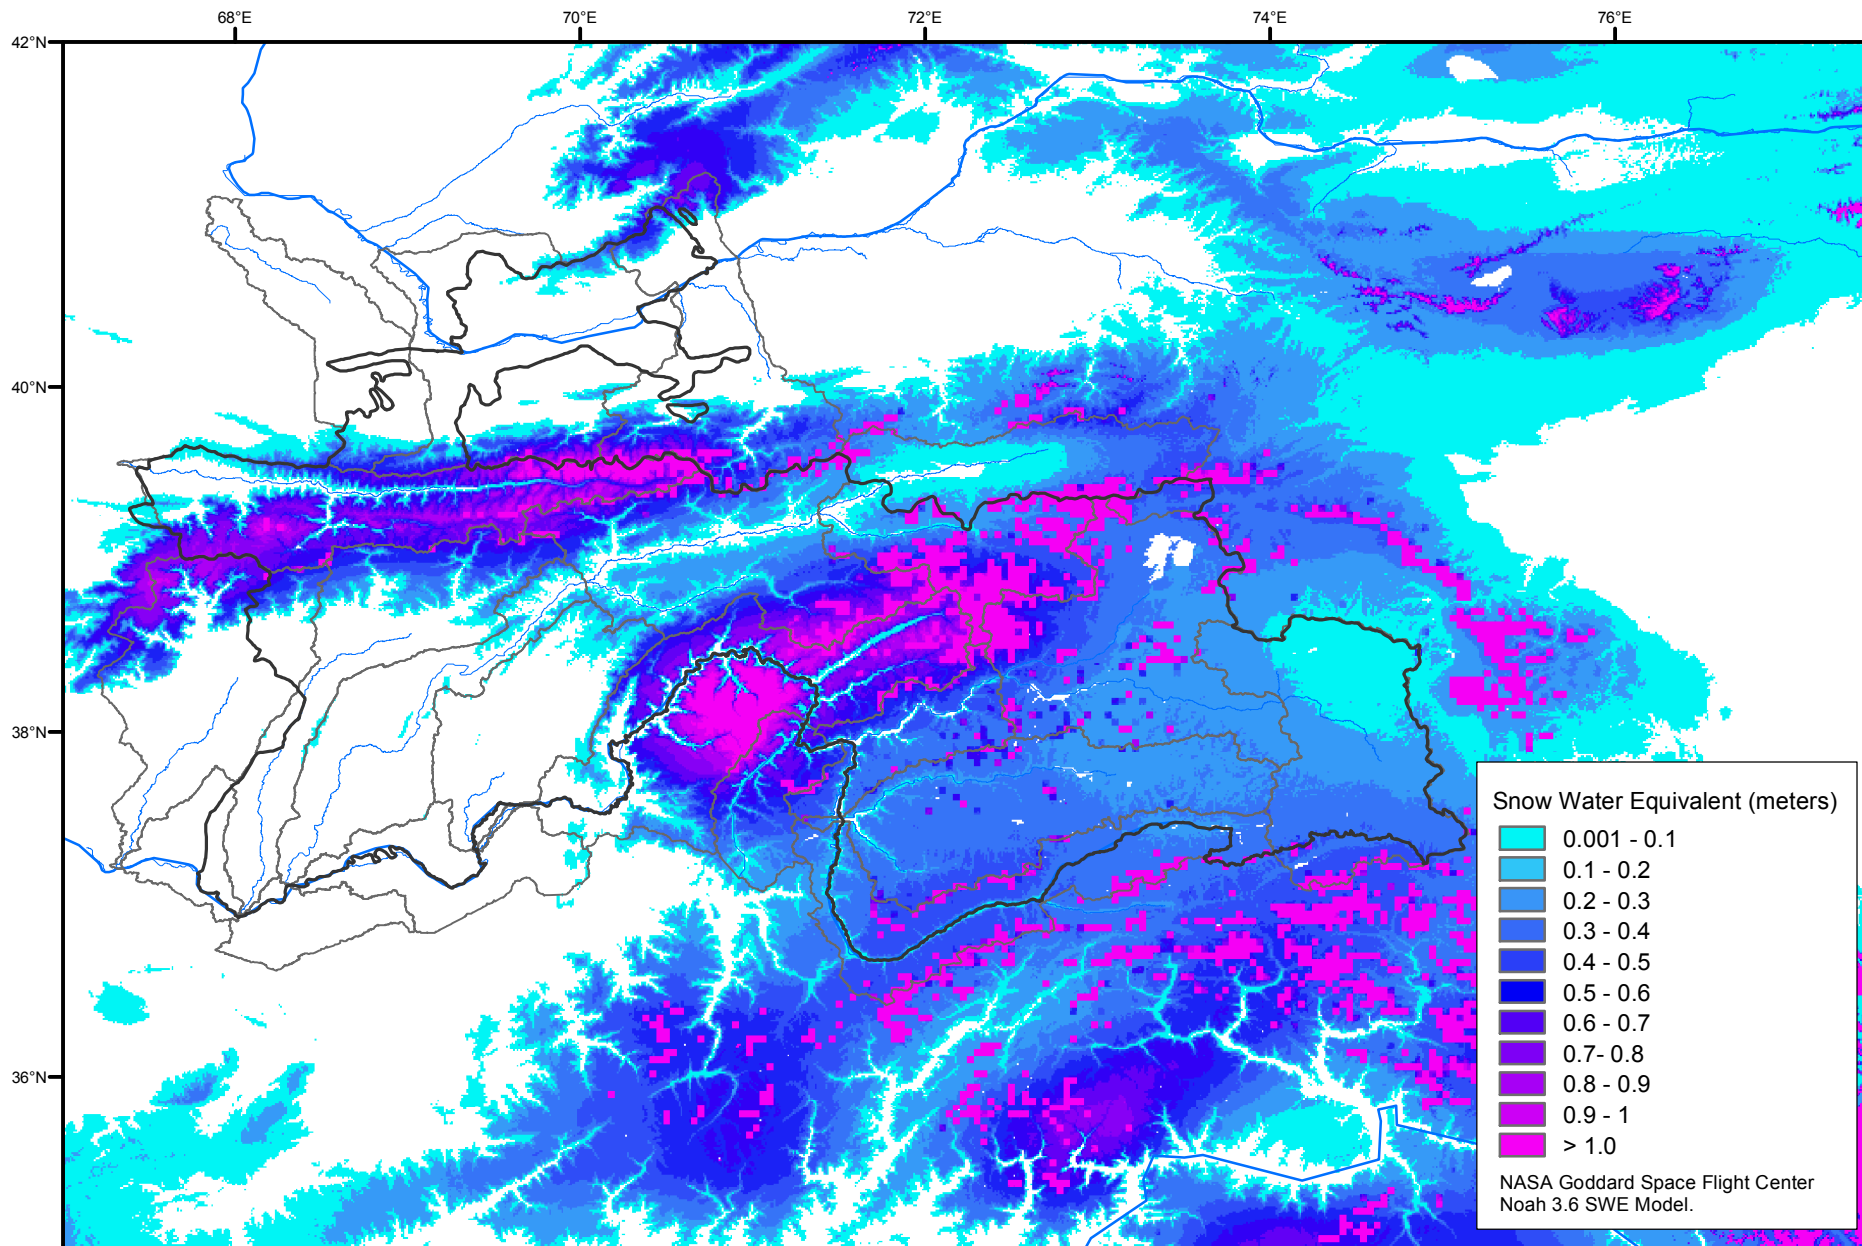

# Snow Water Equivalent by Basin

March 08, 2006

Map created by USGS/EROS