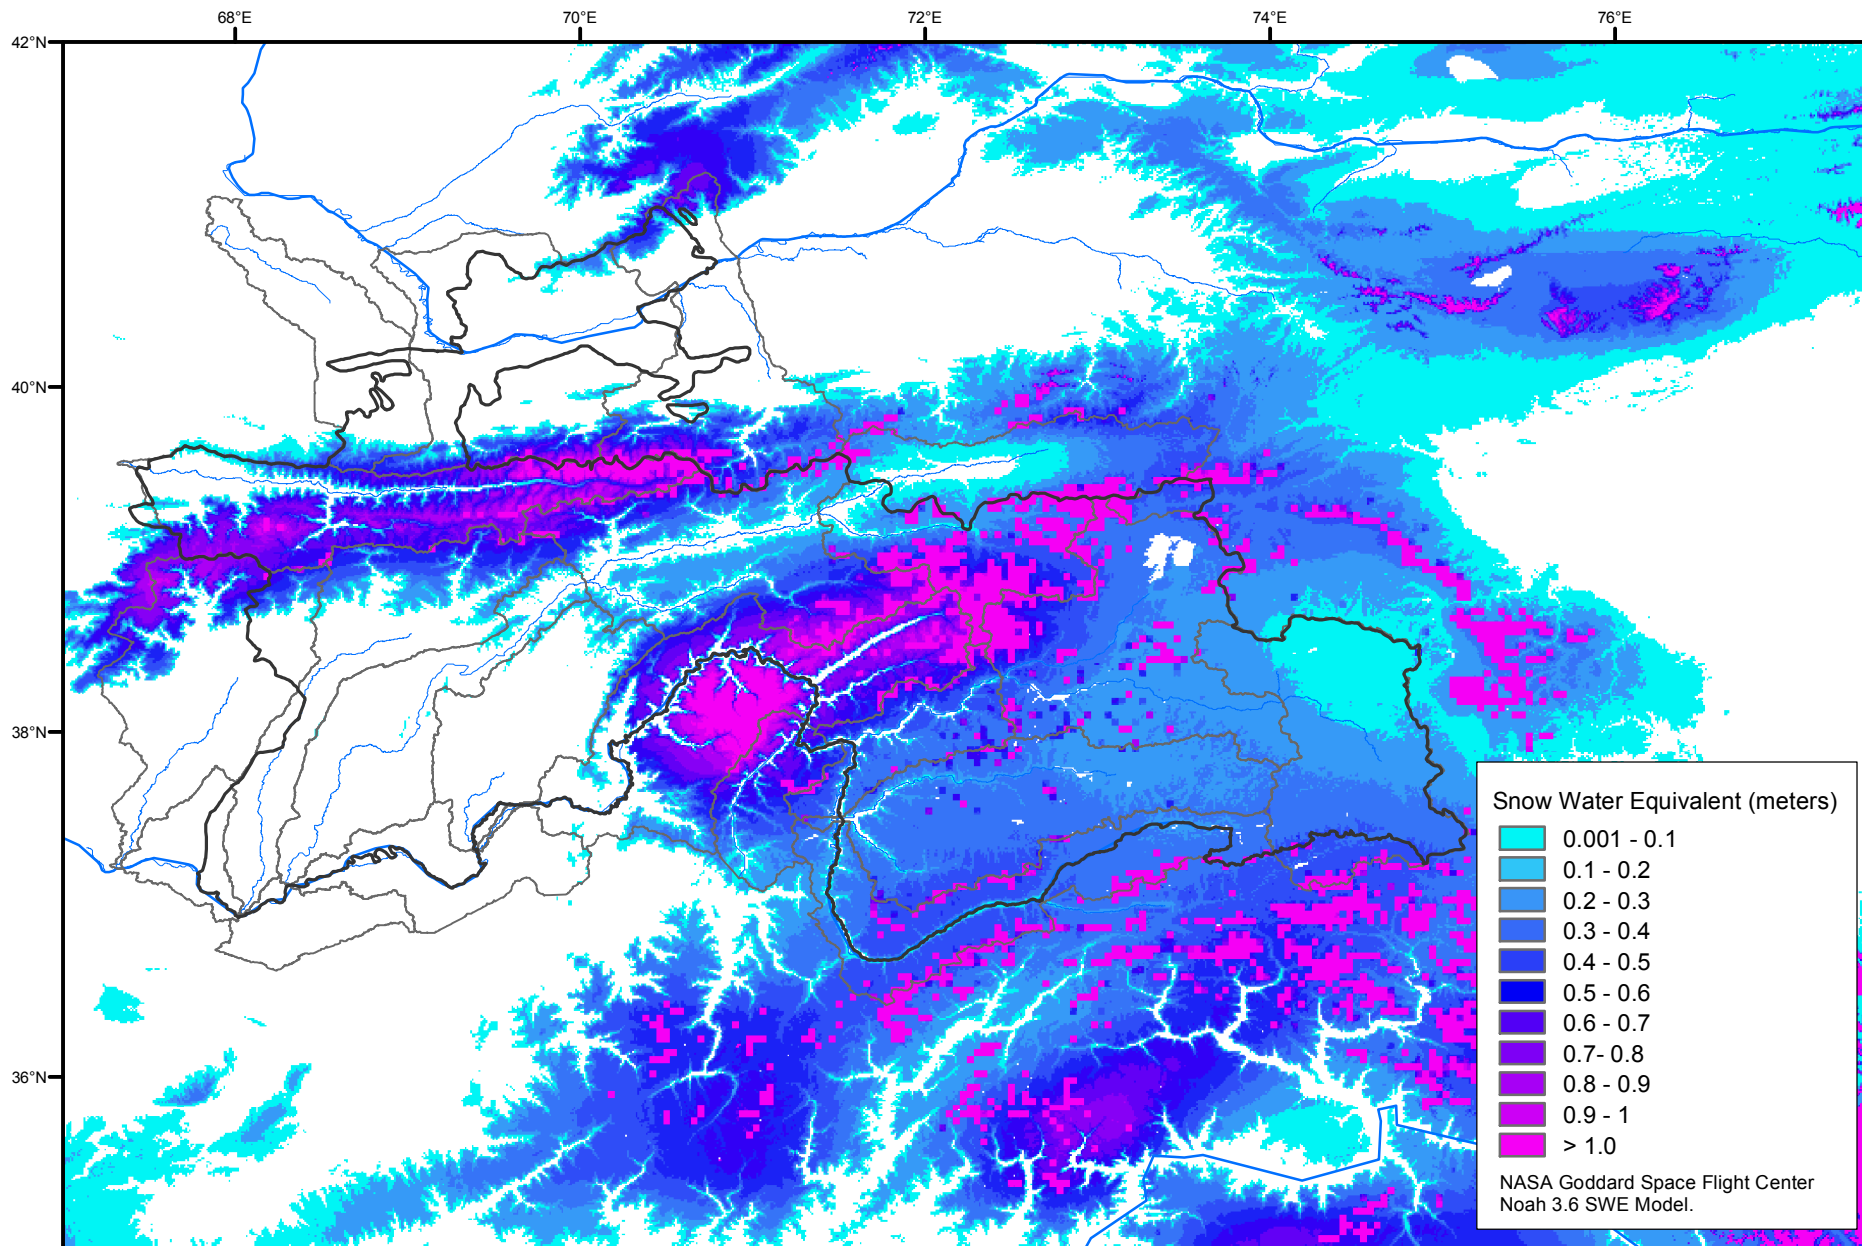

Snow Water Equivalent by Basin

March 12, 2006

Map created by USGS/EROS