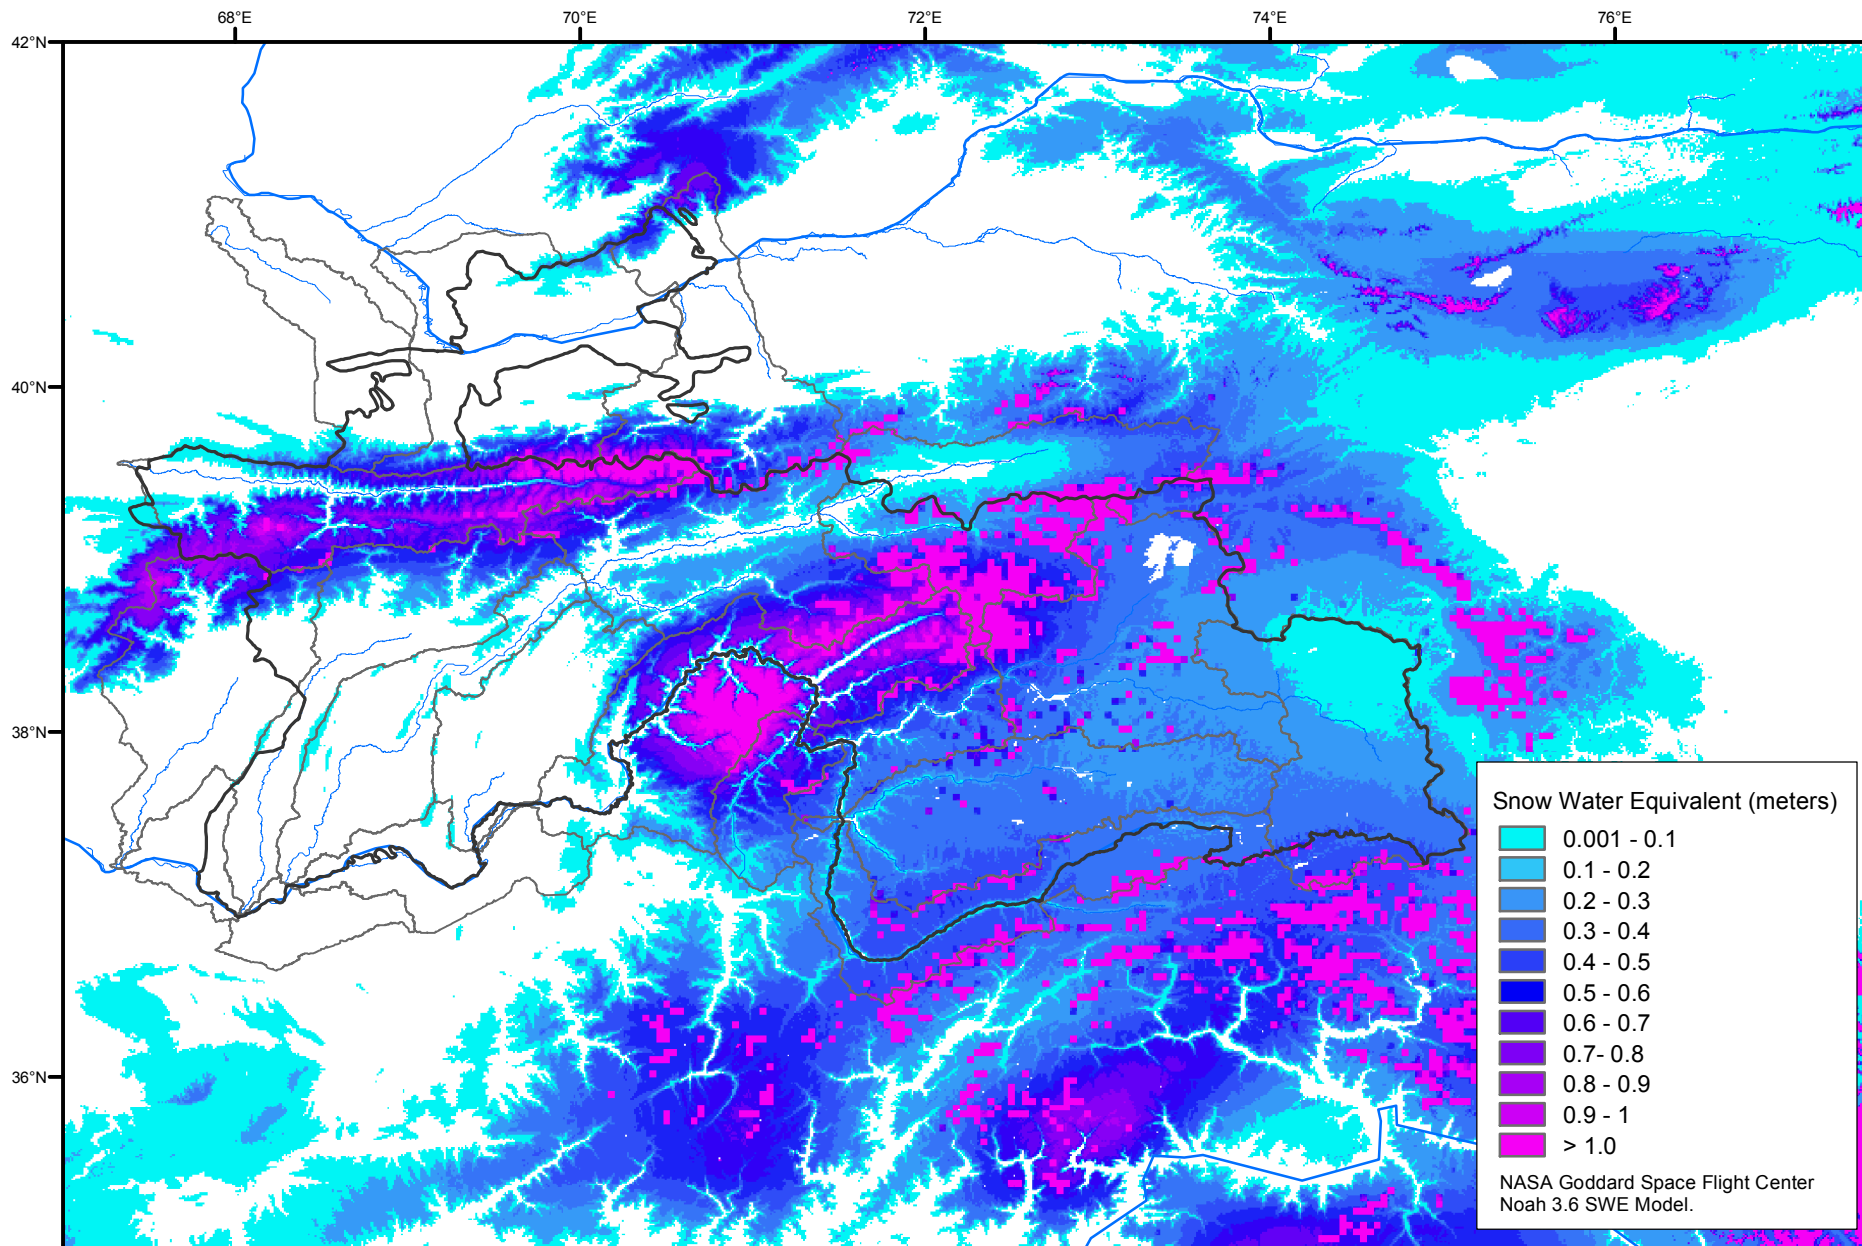

Snow Water Equivalent by Basin

March 14, 2006

Map created by USGS/EROS