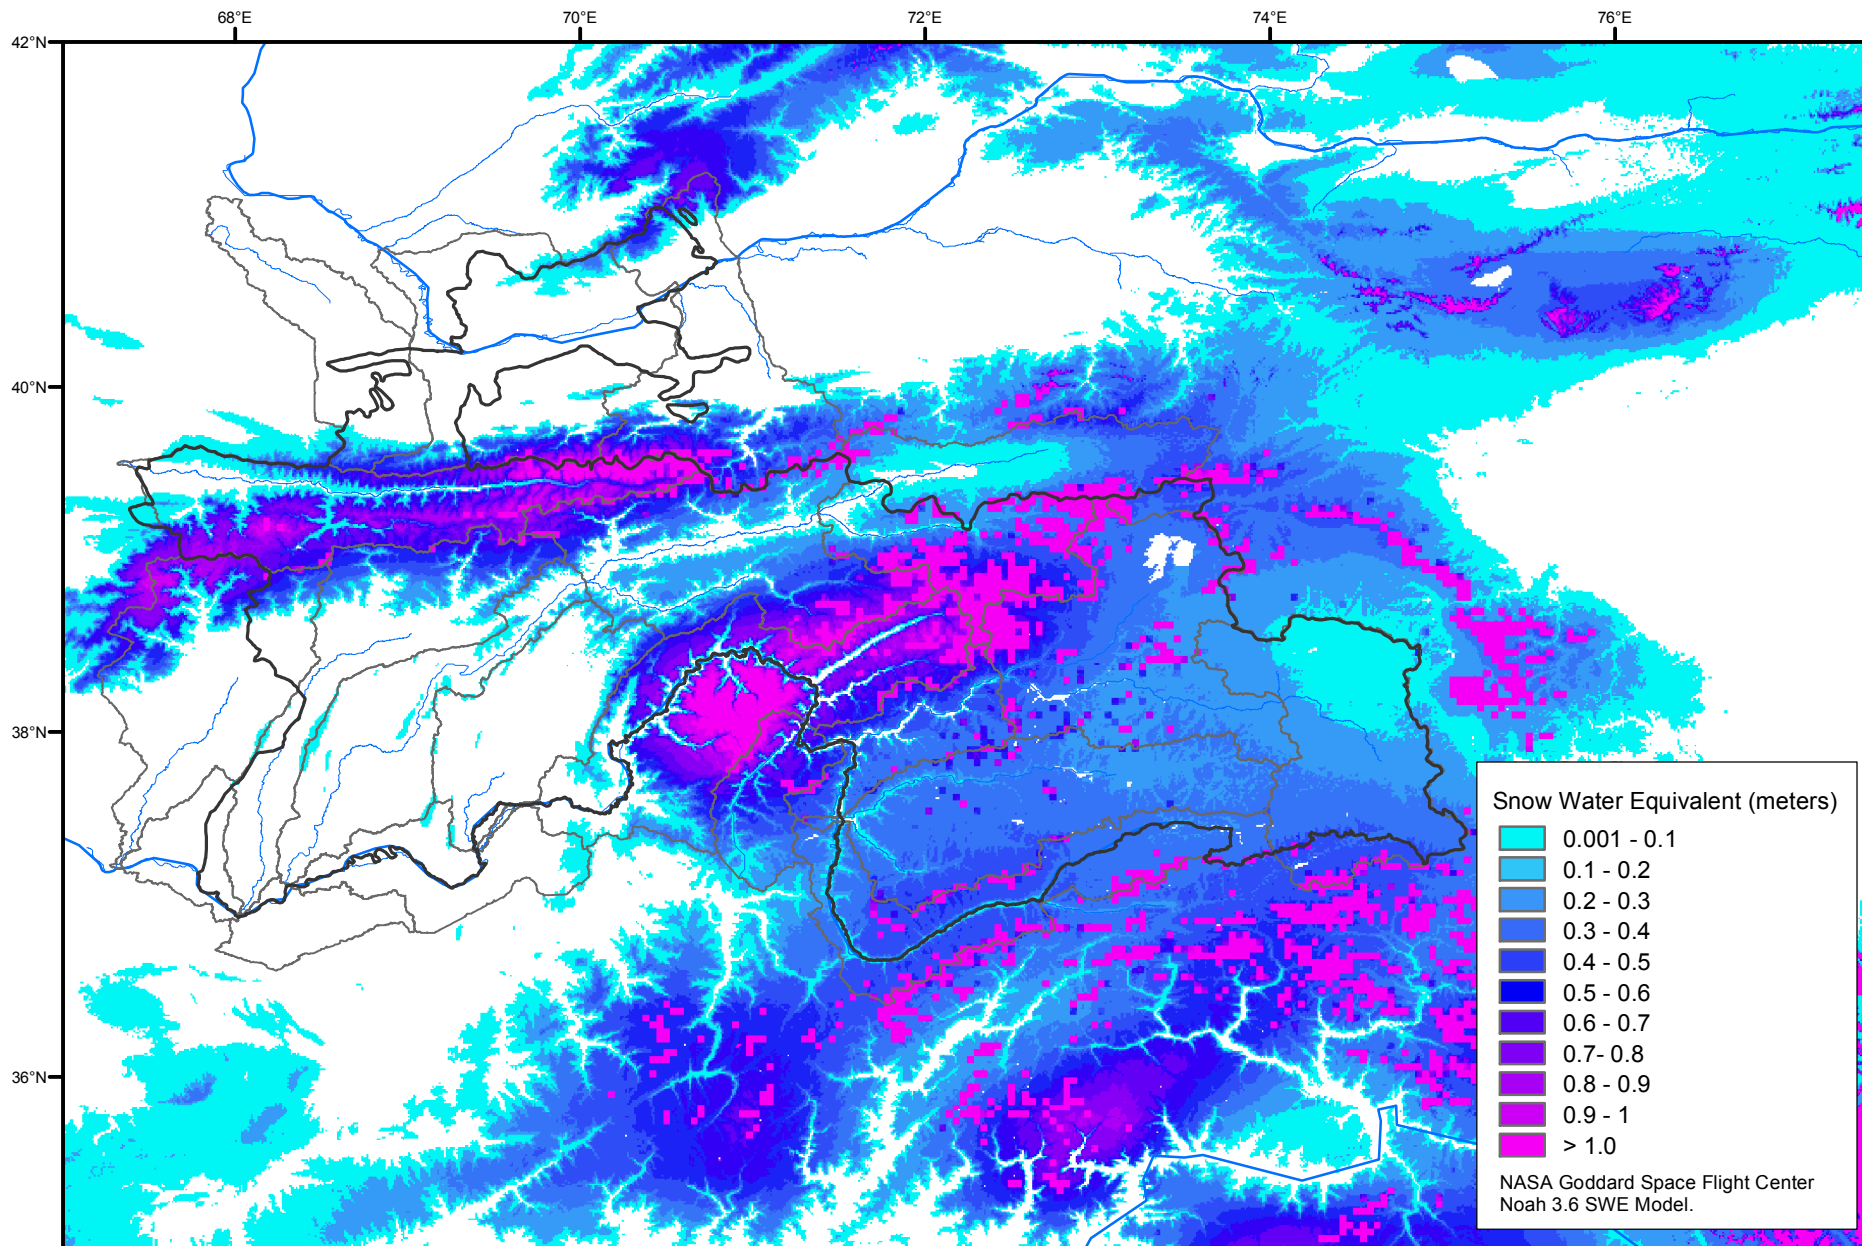

Snow Water Equivalent by Basin

March 15, 2006

Map created by USGS/EROS