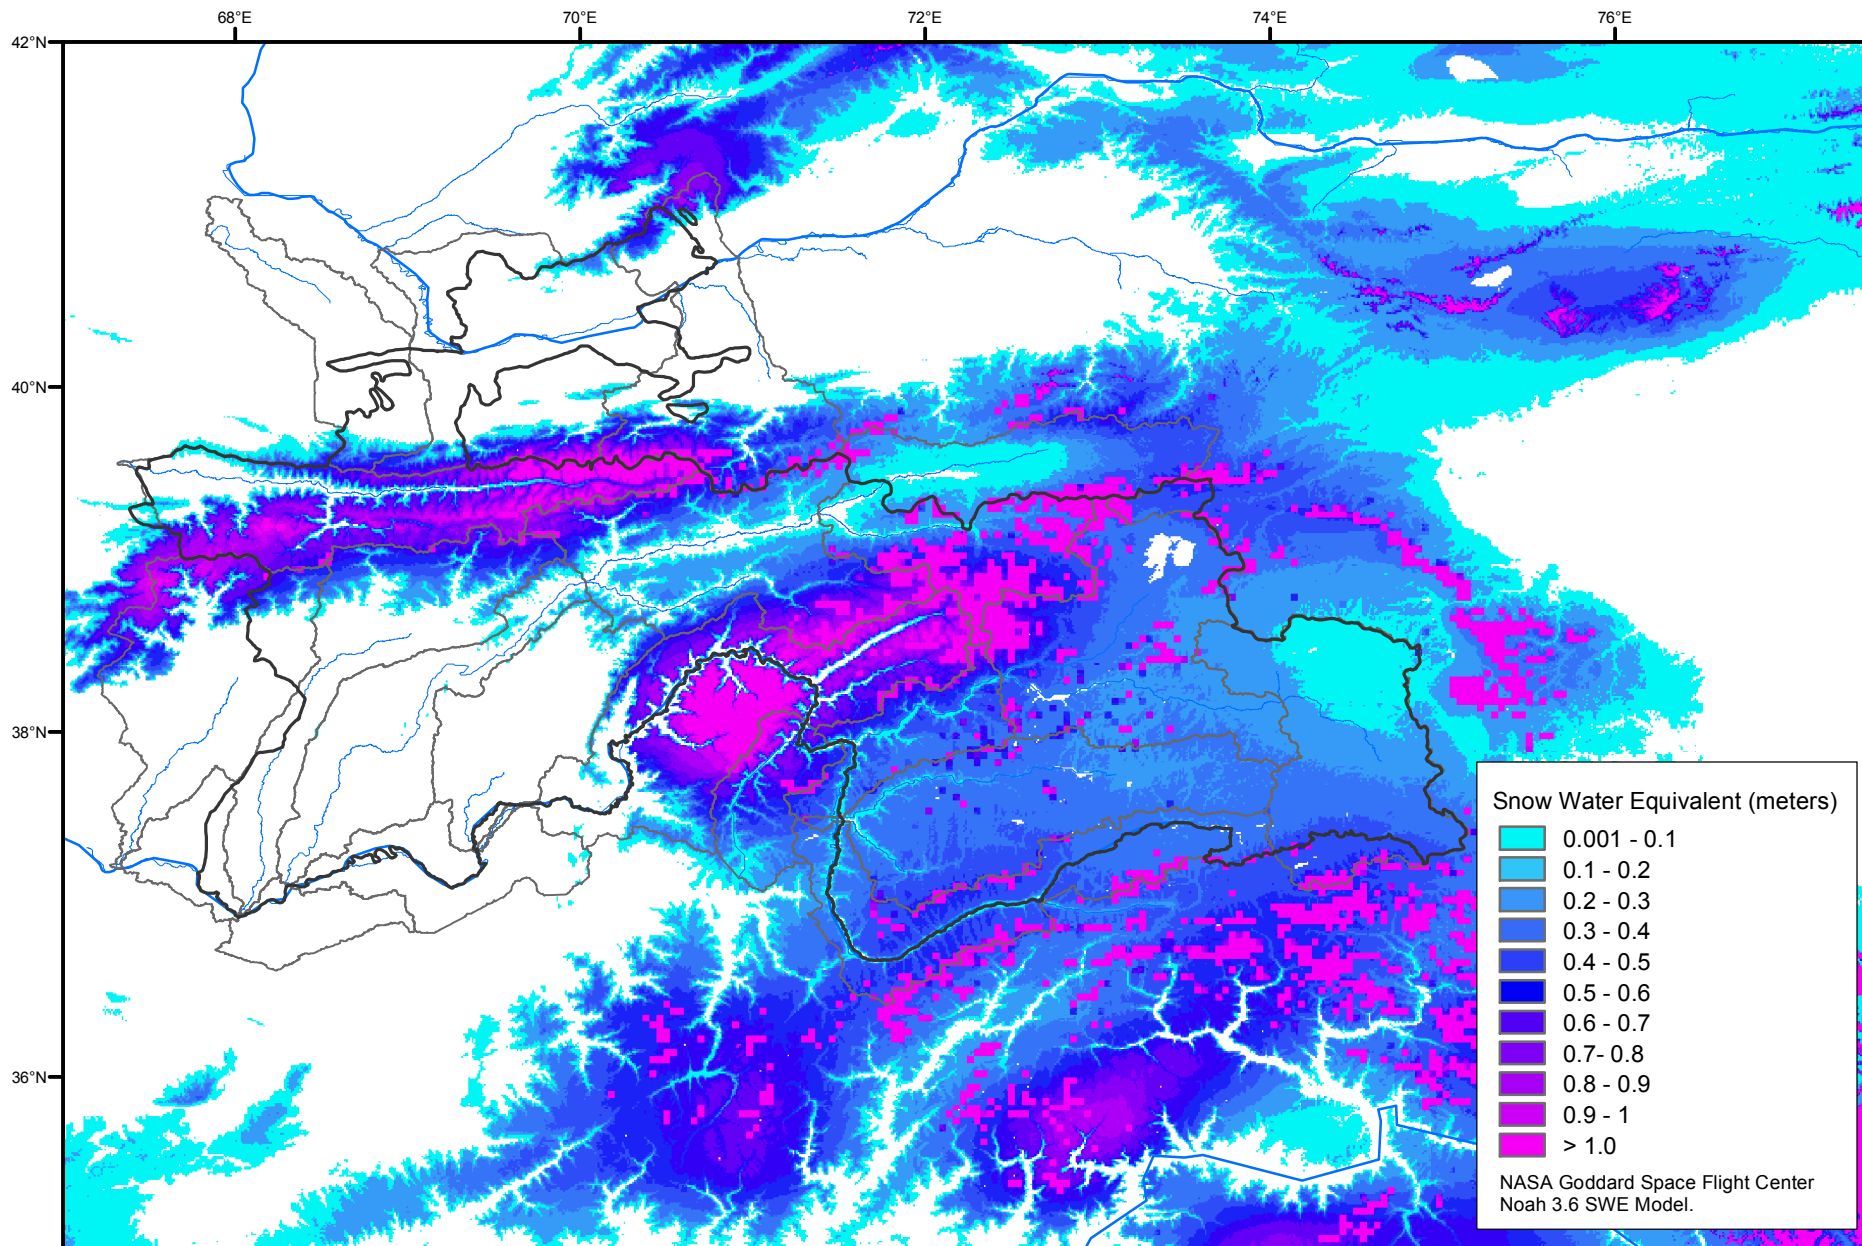

# Snow Water Equivalent by Basin

March 22, 2006

Map created by USGS/EROS