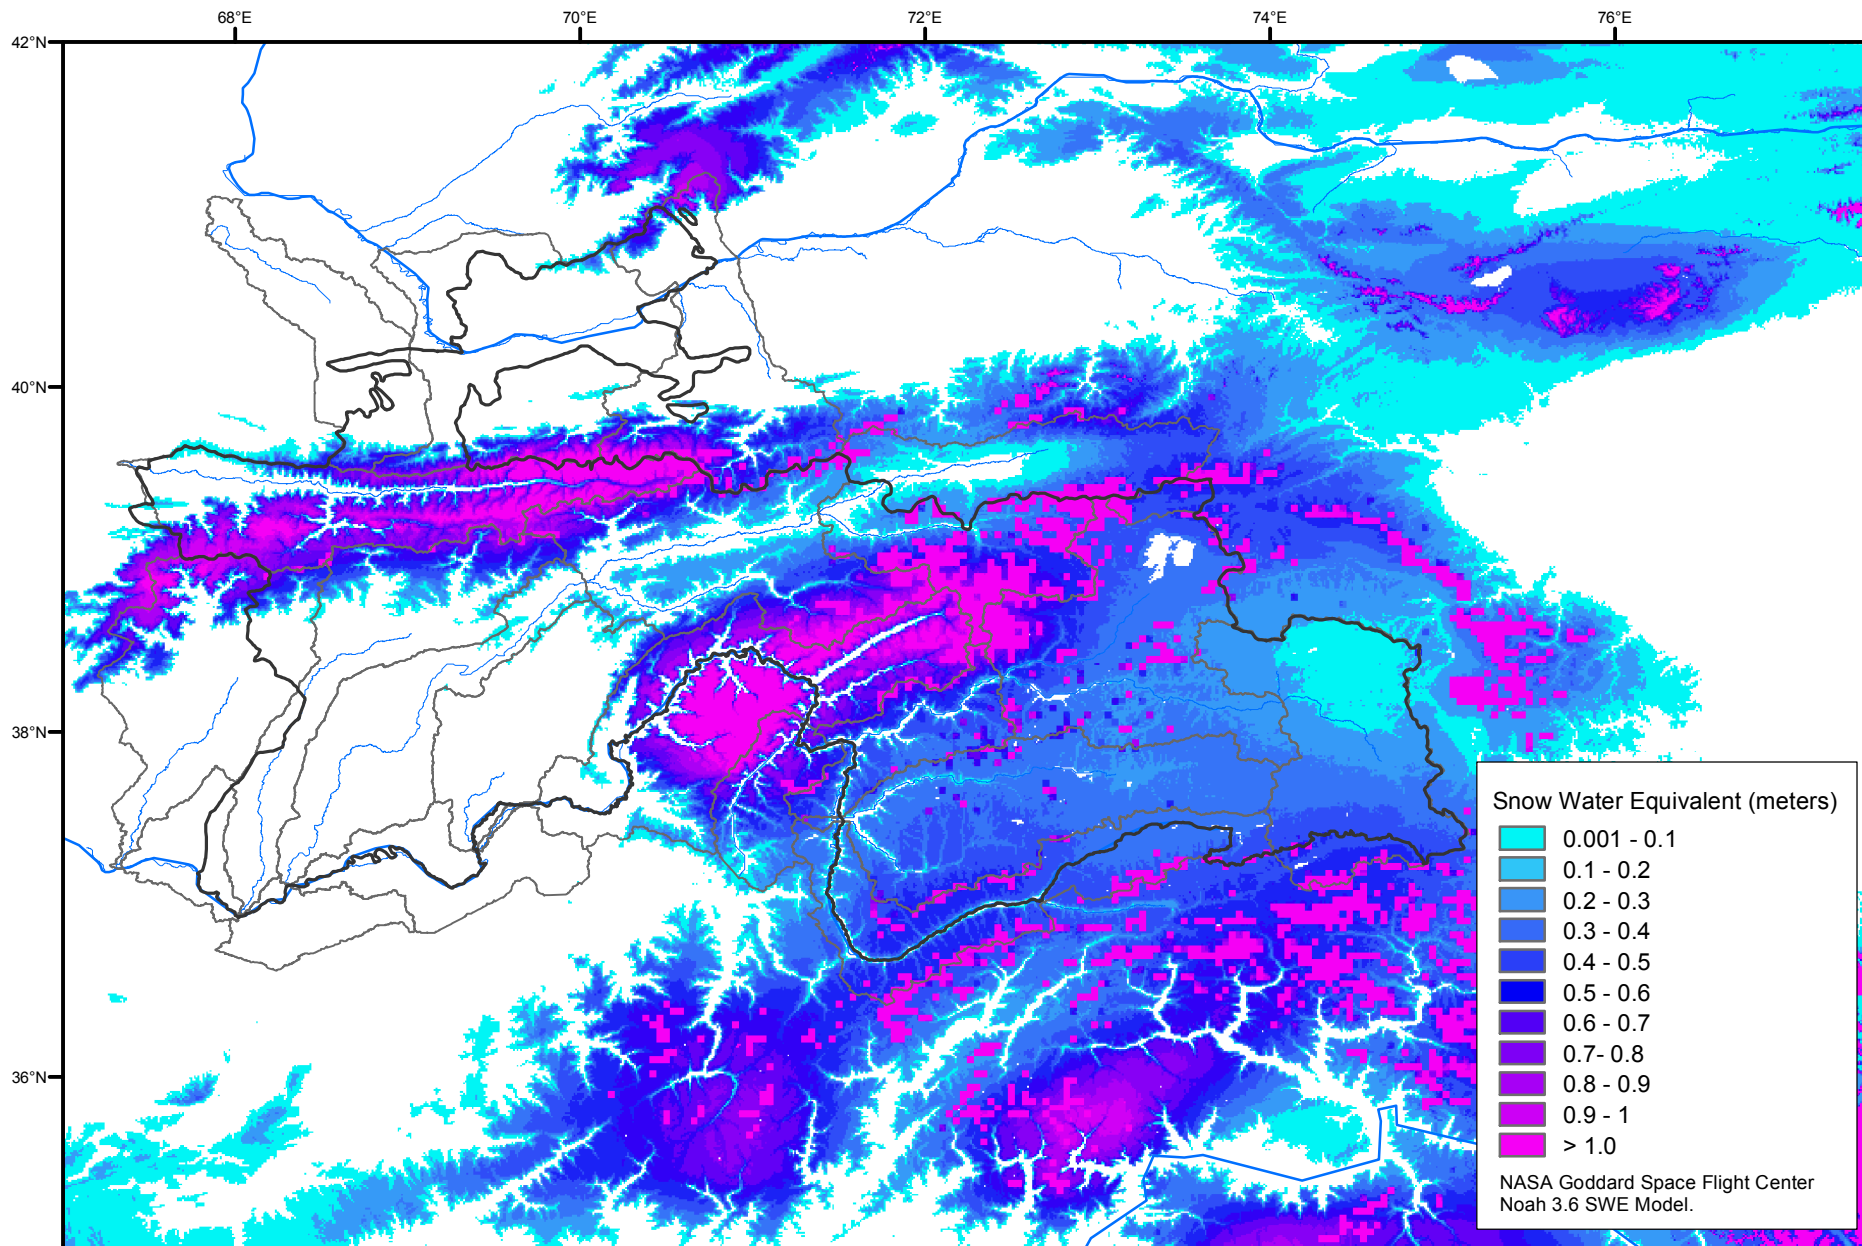

# Snow Water Equivalent by Basin

April 02, 2006

Map created by USGS/EROS