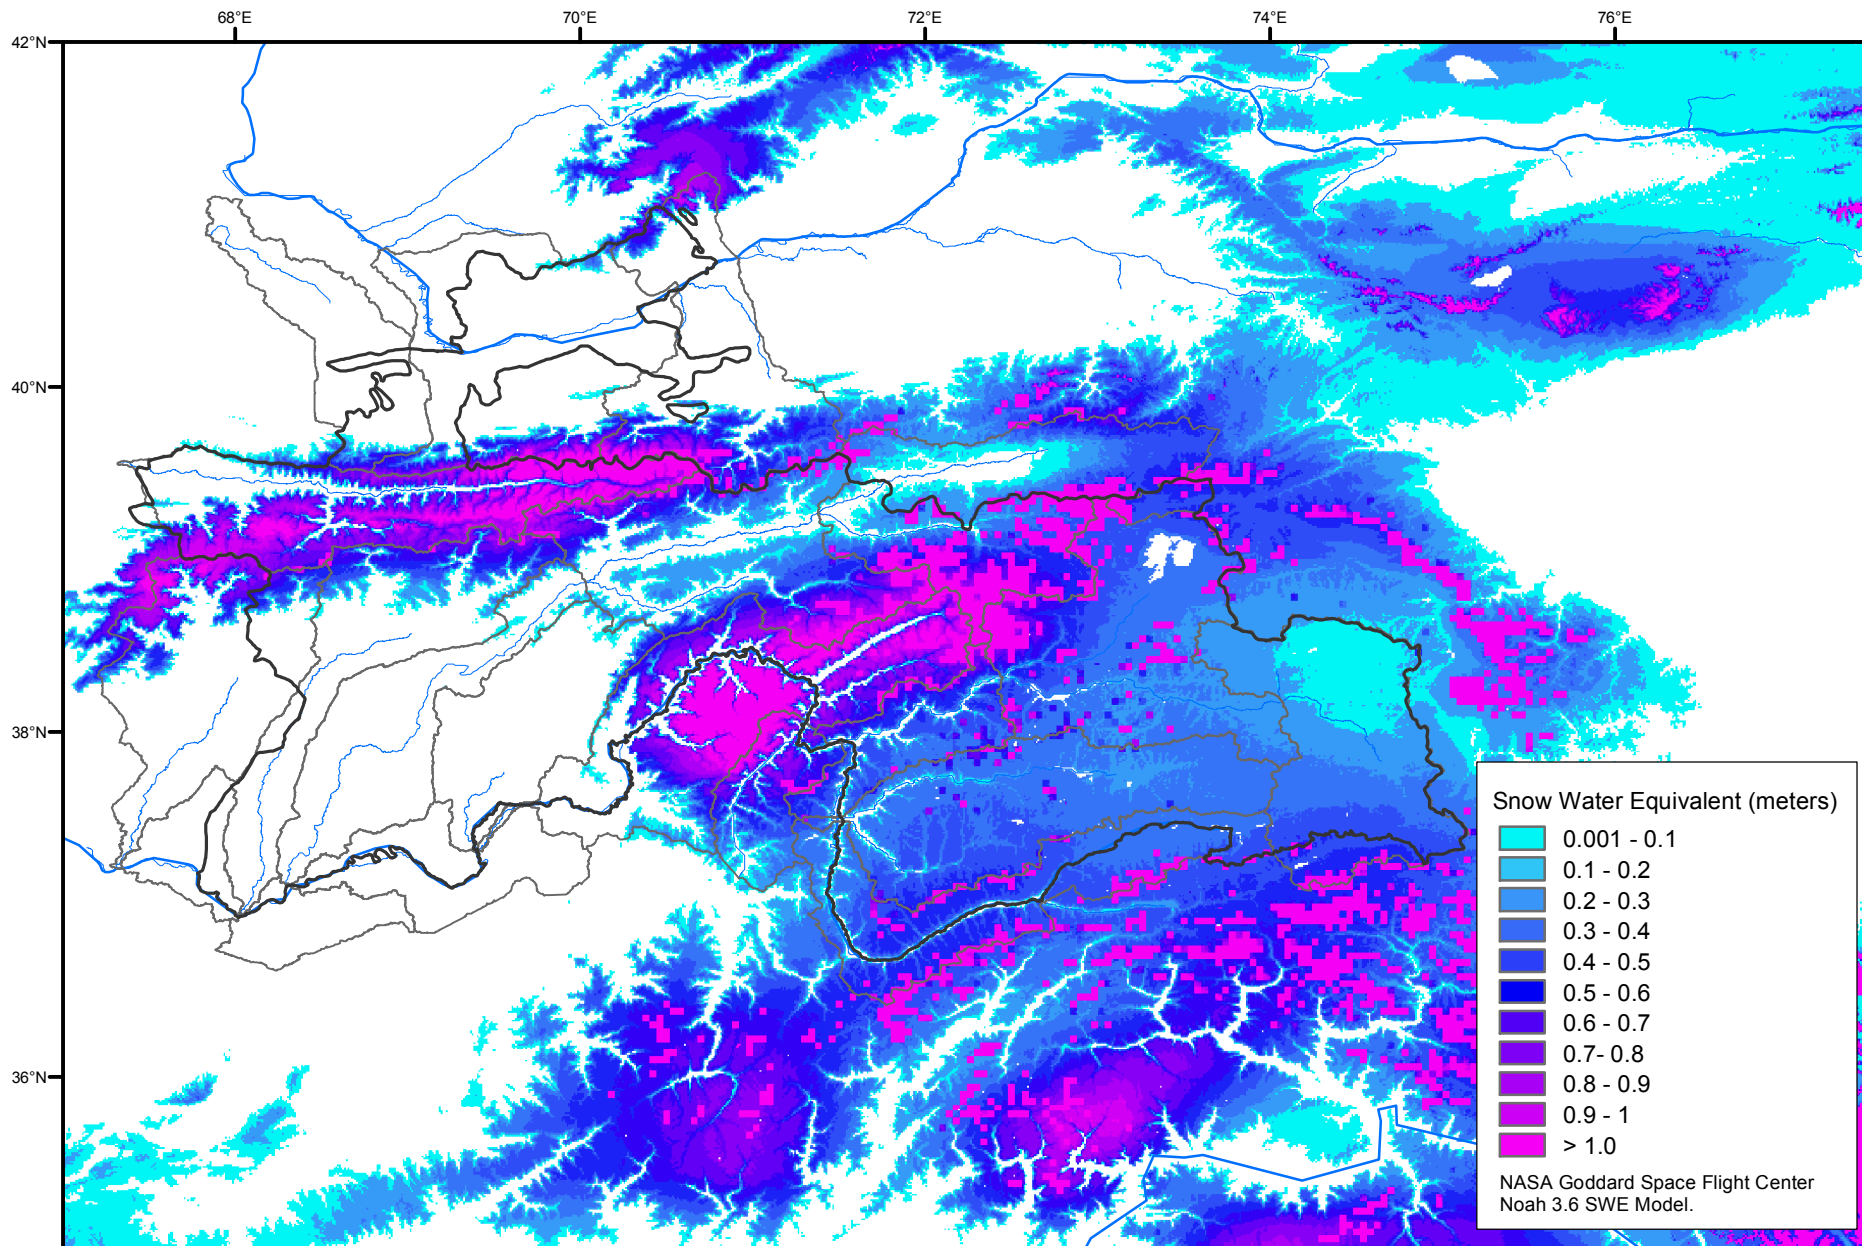

Snow Water Equivalent by Basin

April 04, 2006

Map created by USGS/EROS