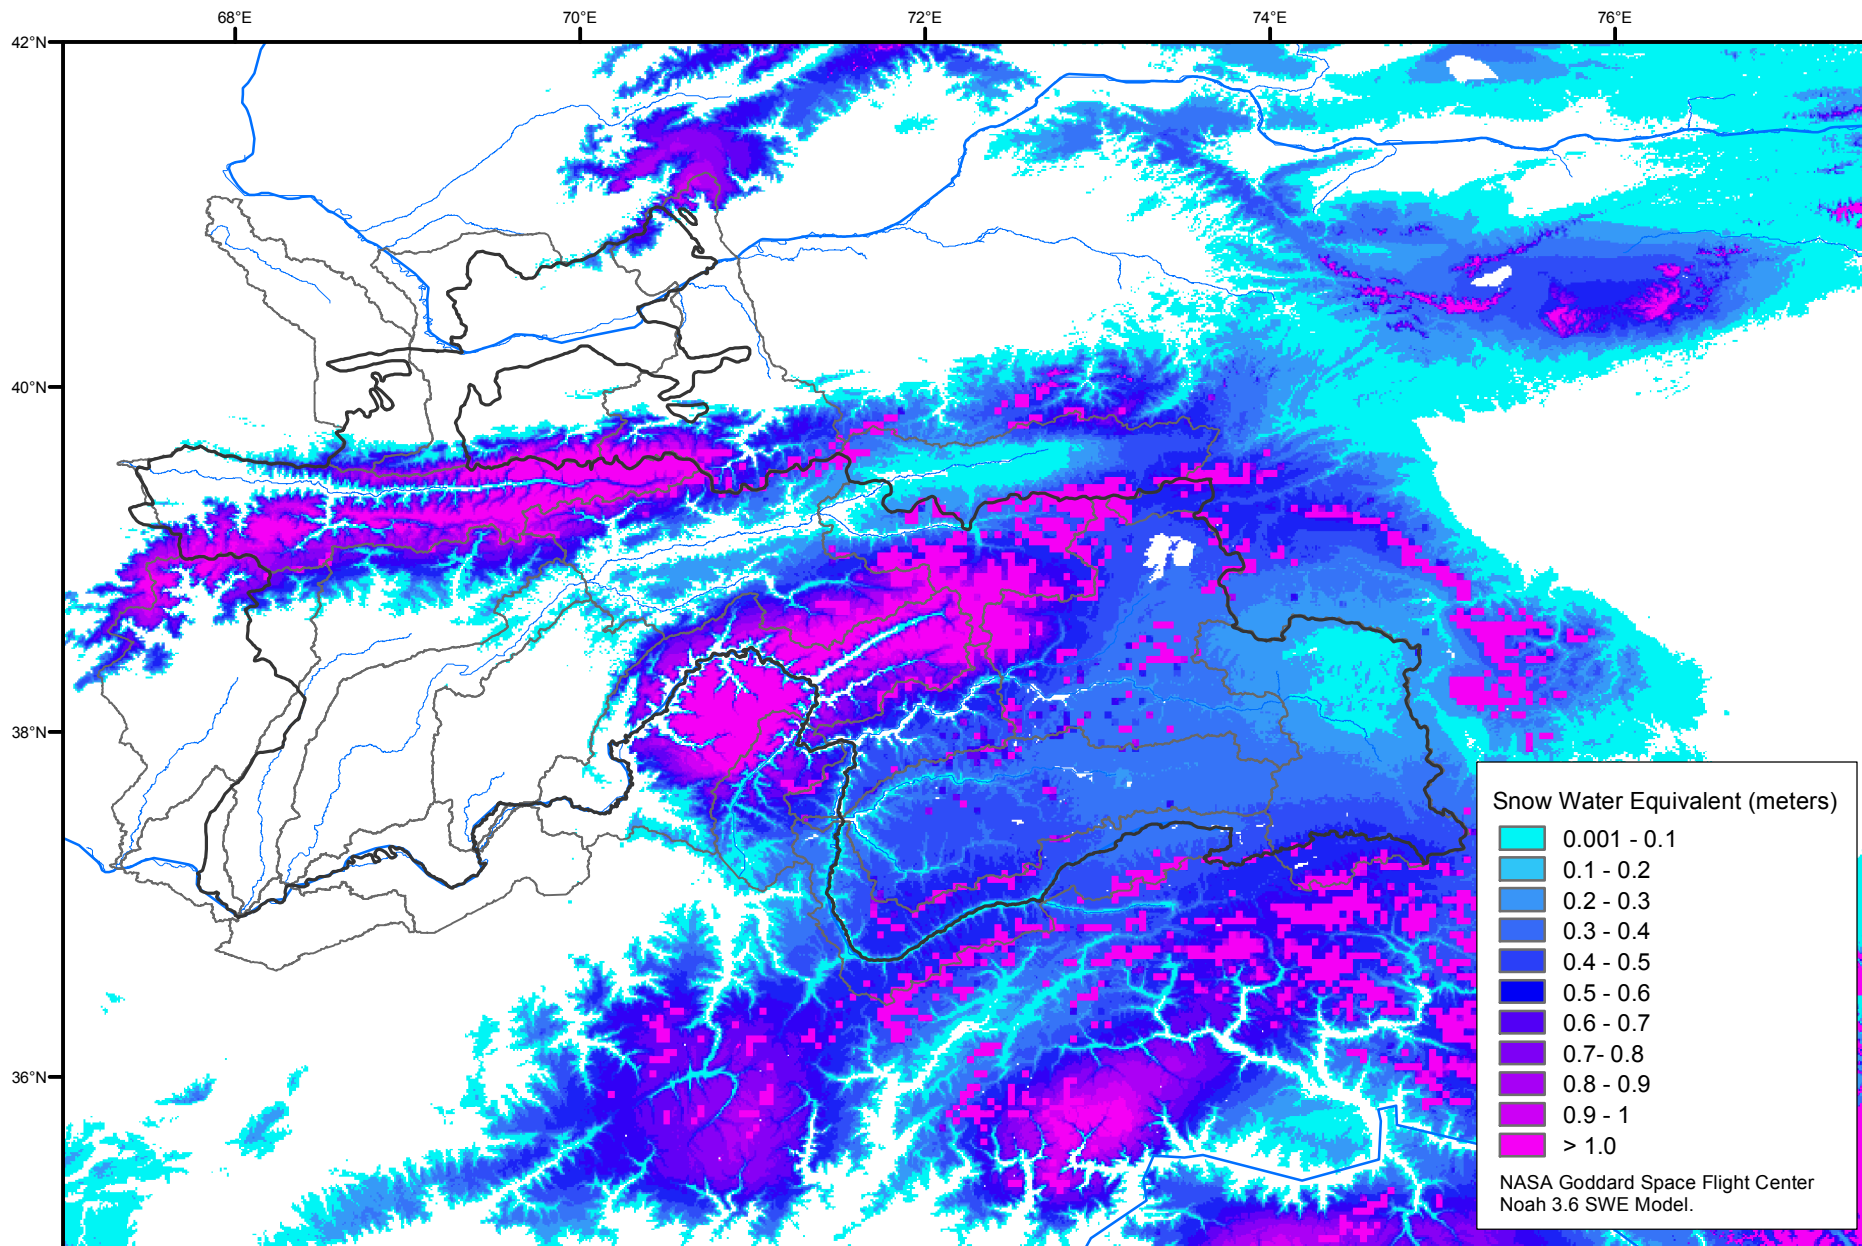

Snow Water Equivalent by Basin

April 15, 2006

Map created by USGS/EROS