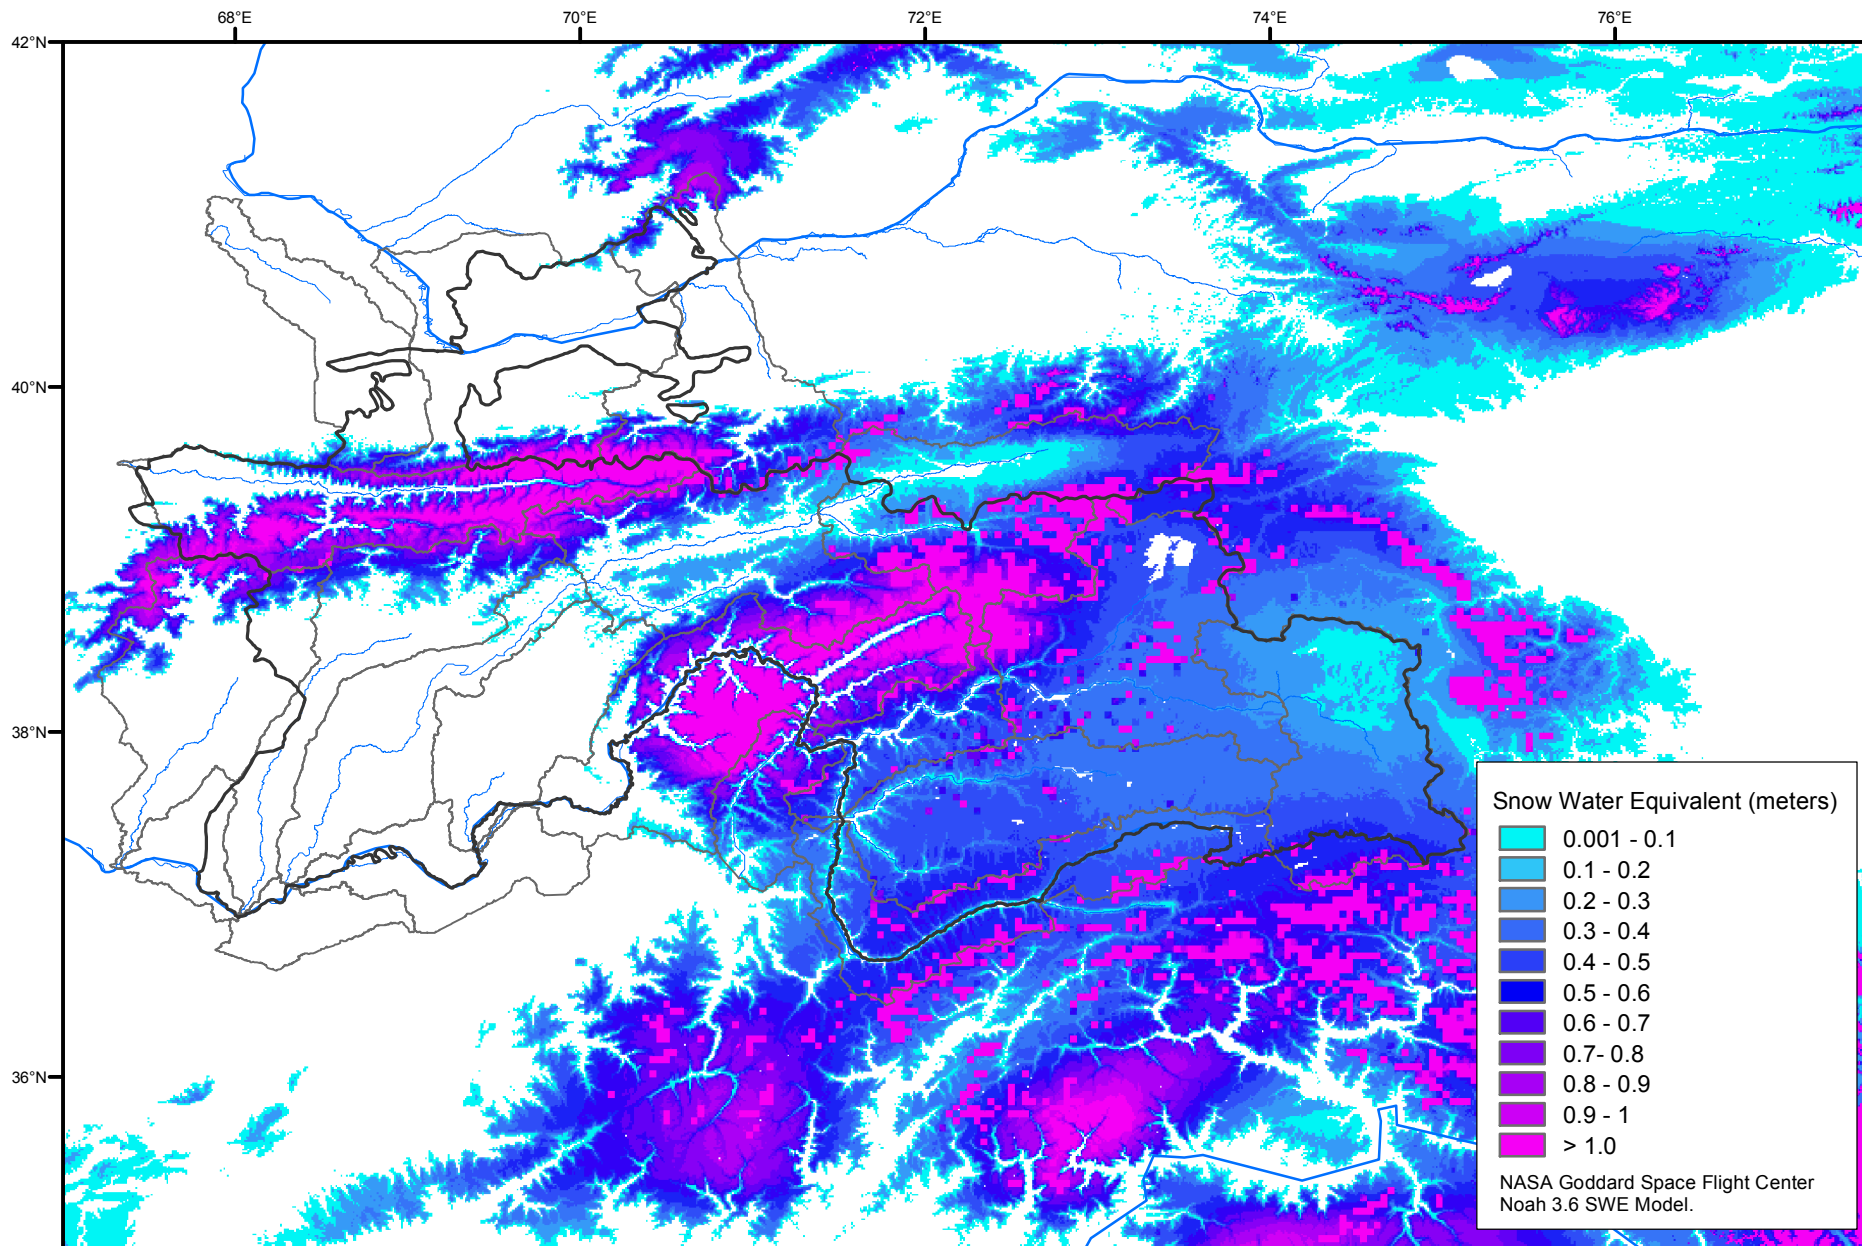

Snow Water Equivalent by Basin

April 18, 2006

Map created by USGS/EROS