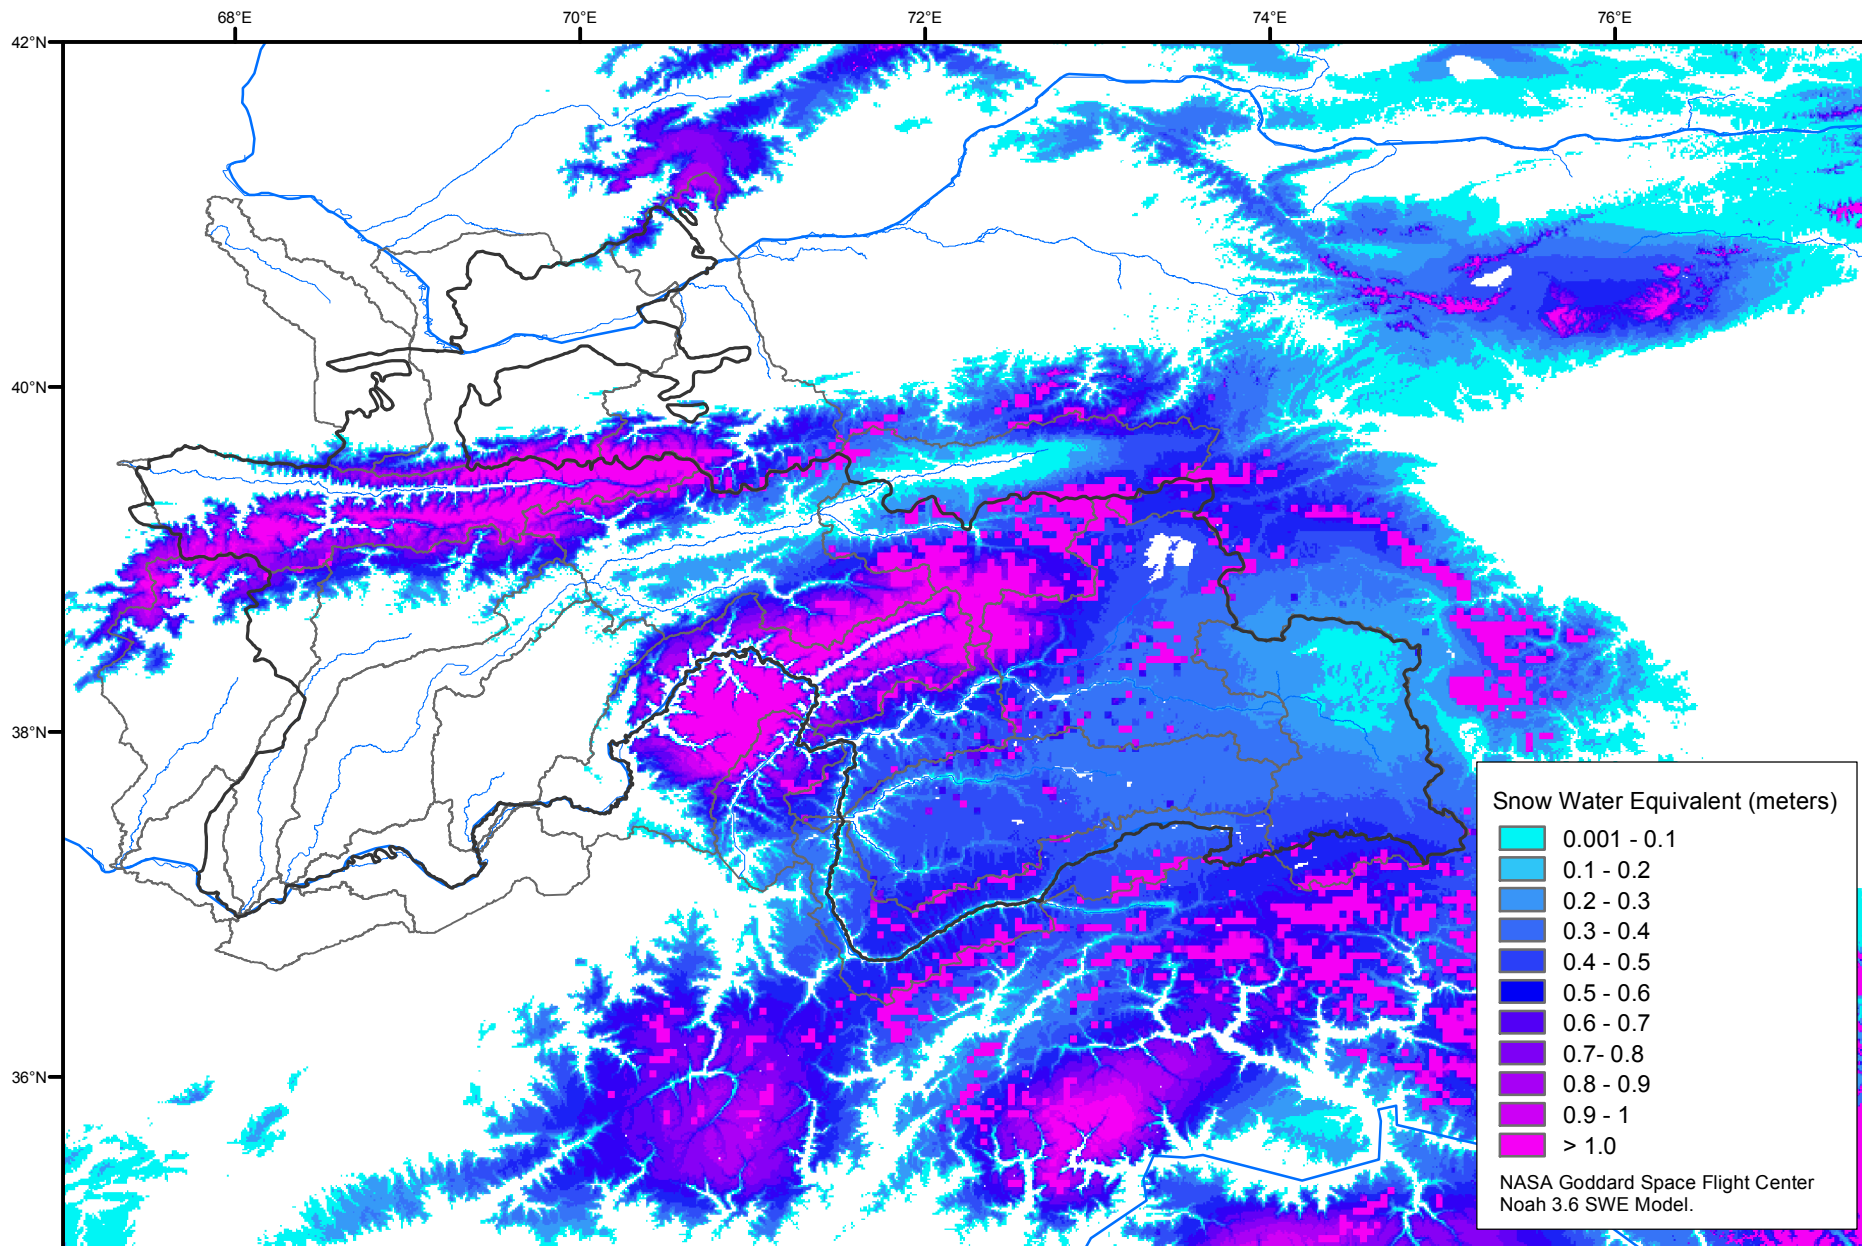

Snow Water Equivalent by Basin

April 19, 2006

Map created by USGS/EROS