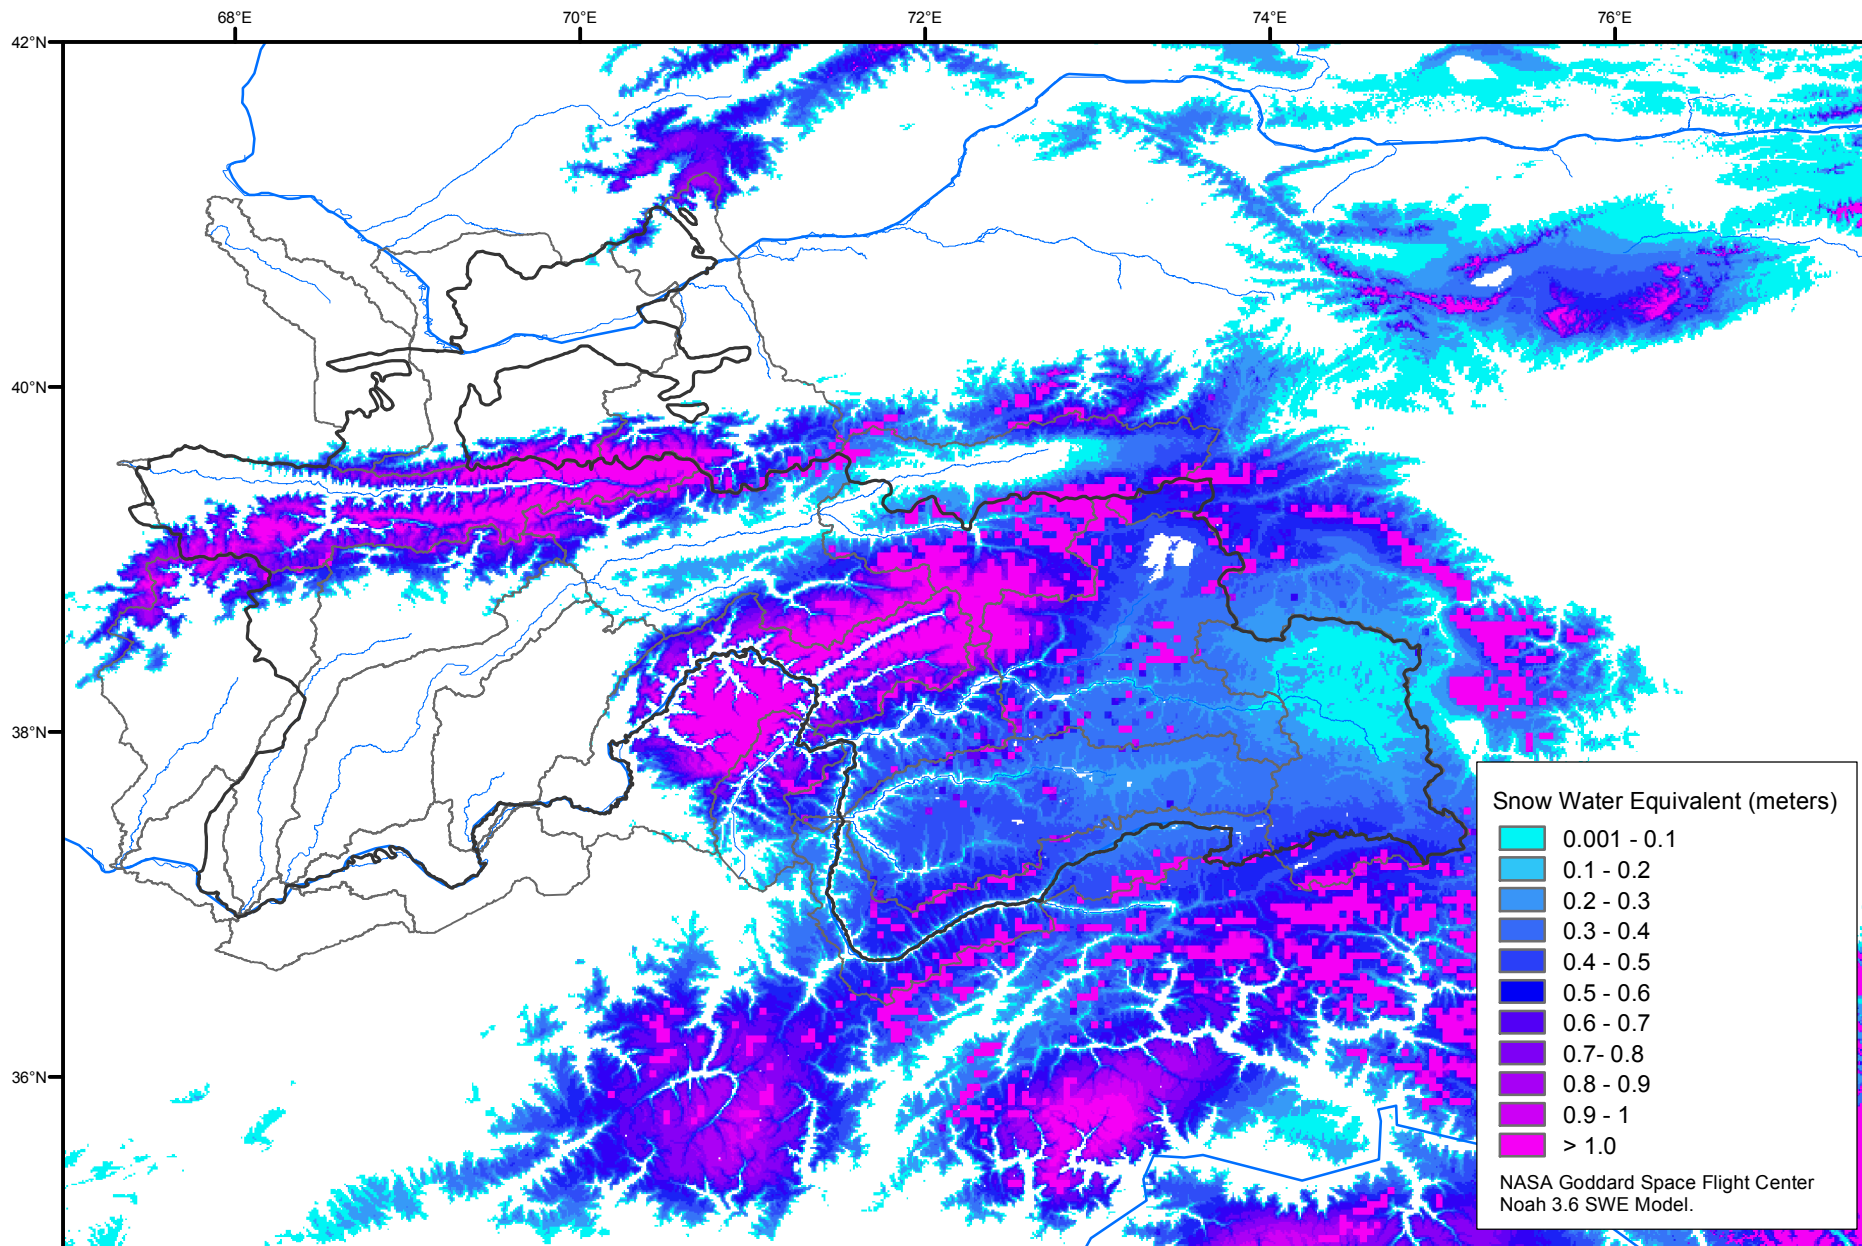

Snow Water Equivalent by Basin

April 30, 2006

Map created by USGS/EROS