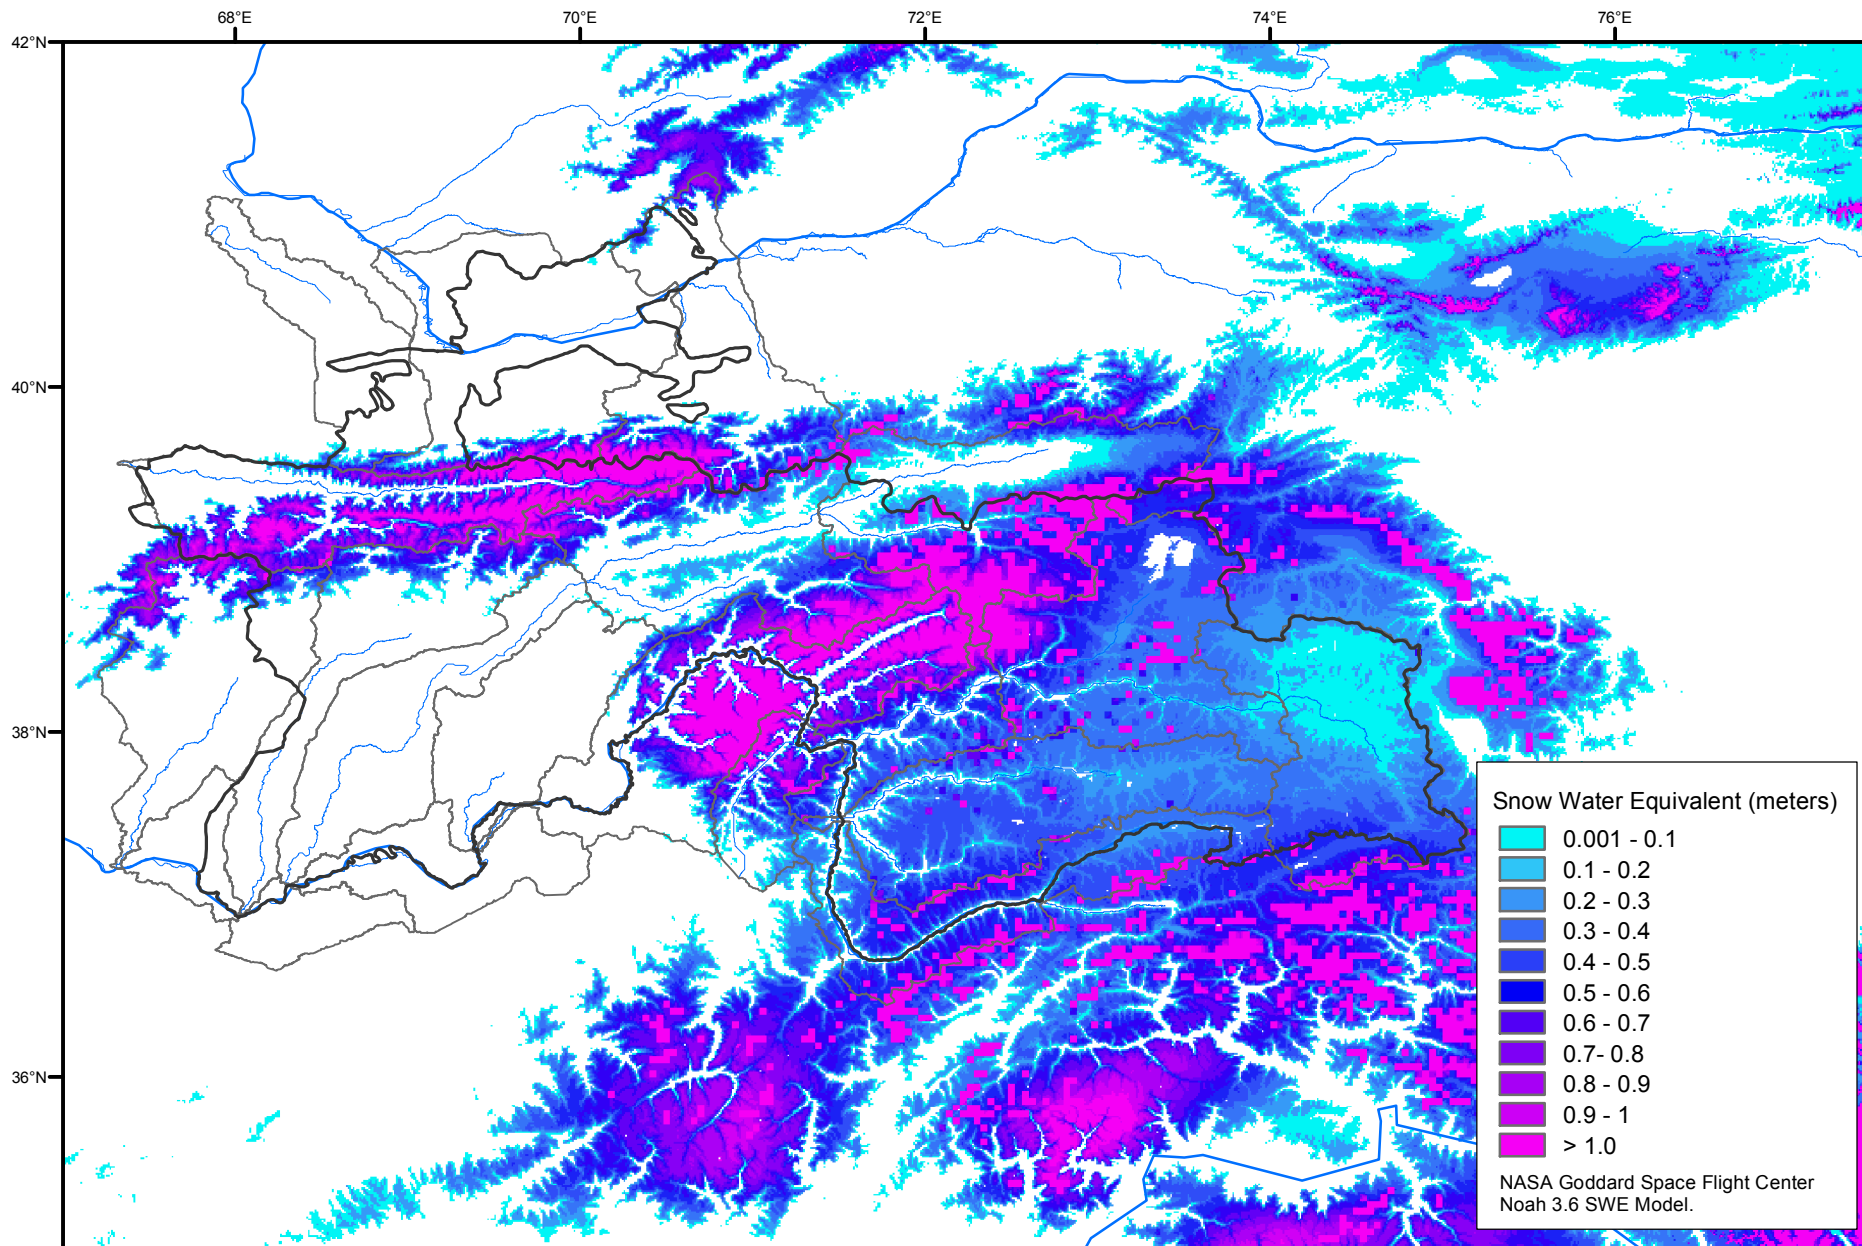

Snow Water Equivalent by Basin

May 05, 2006

Map created by USGS/EROS