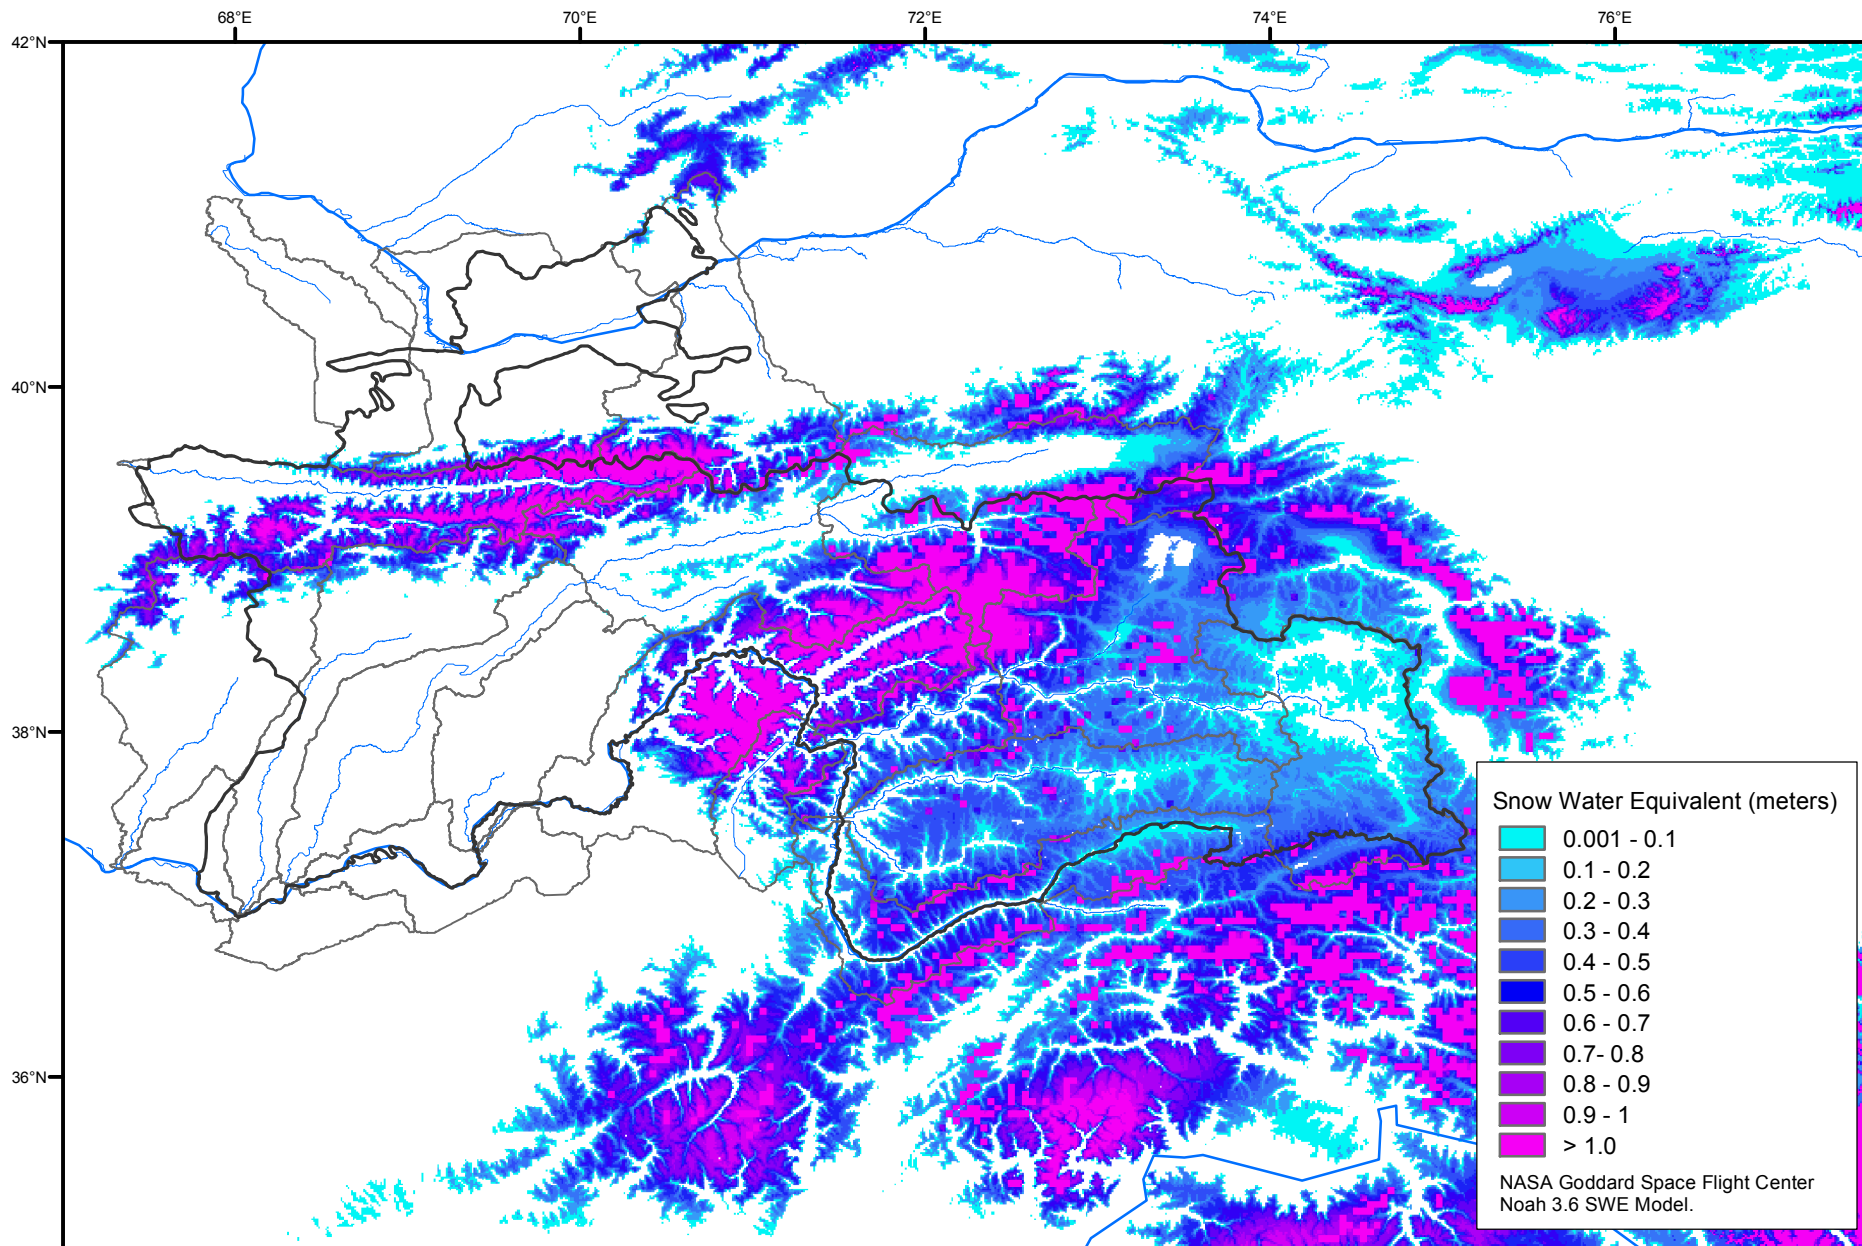

Snow Water Equivalent by Basin

May 18, 2006

Map created by USGS/EROS