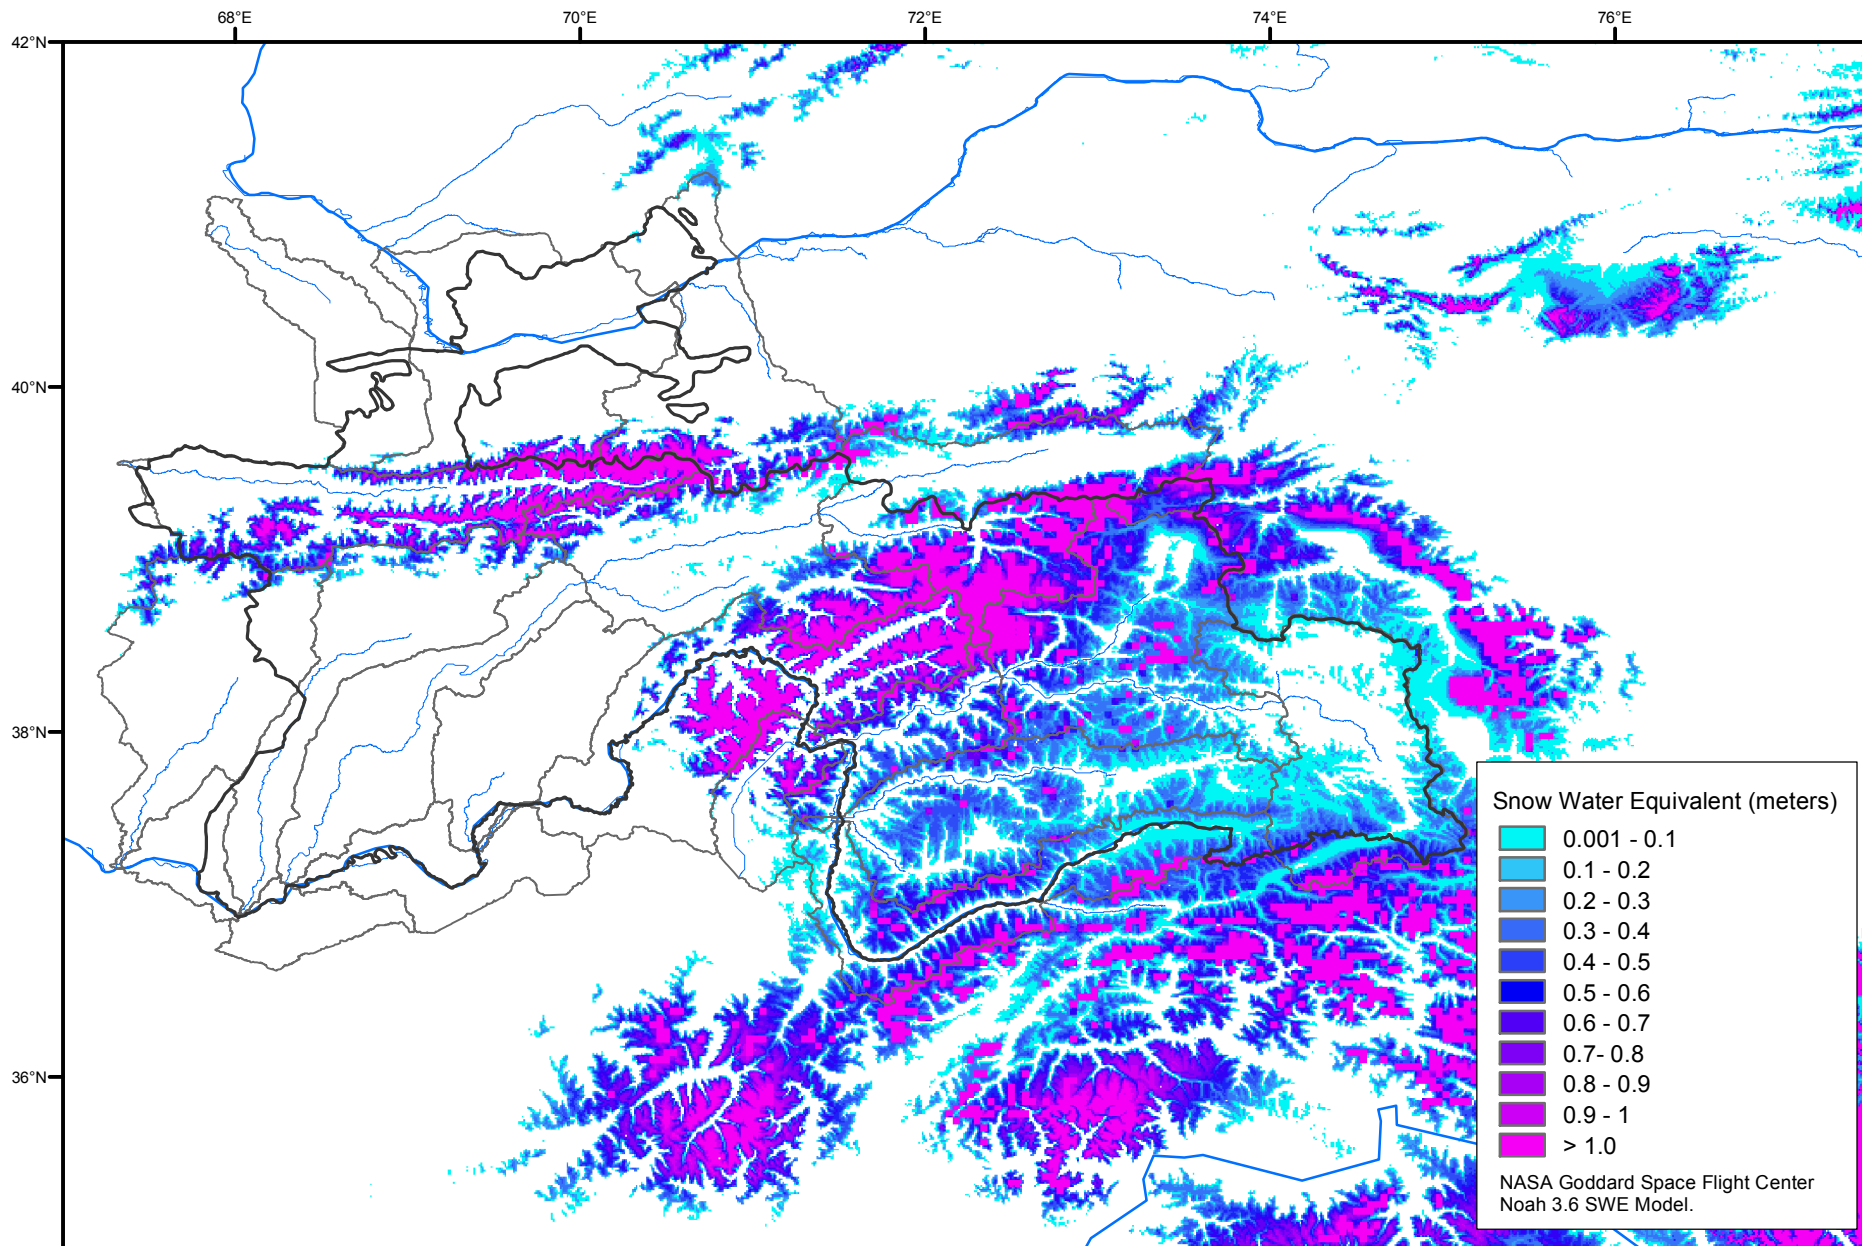

Snow Water Equivalent by Basin

June 13, 2006

Map created by USGS/EROS