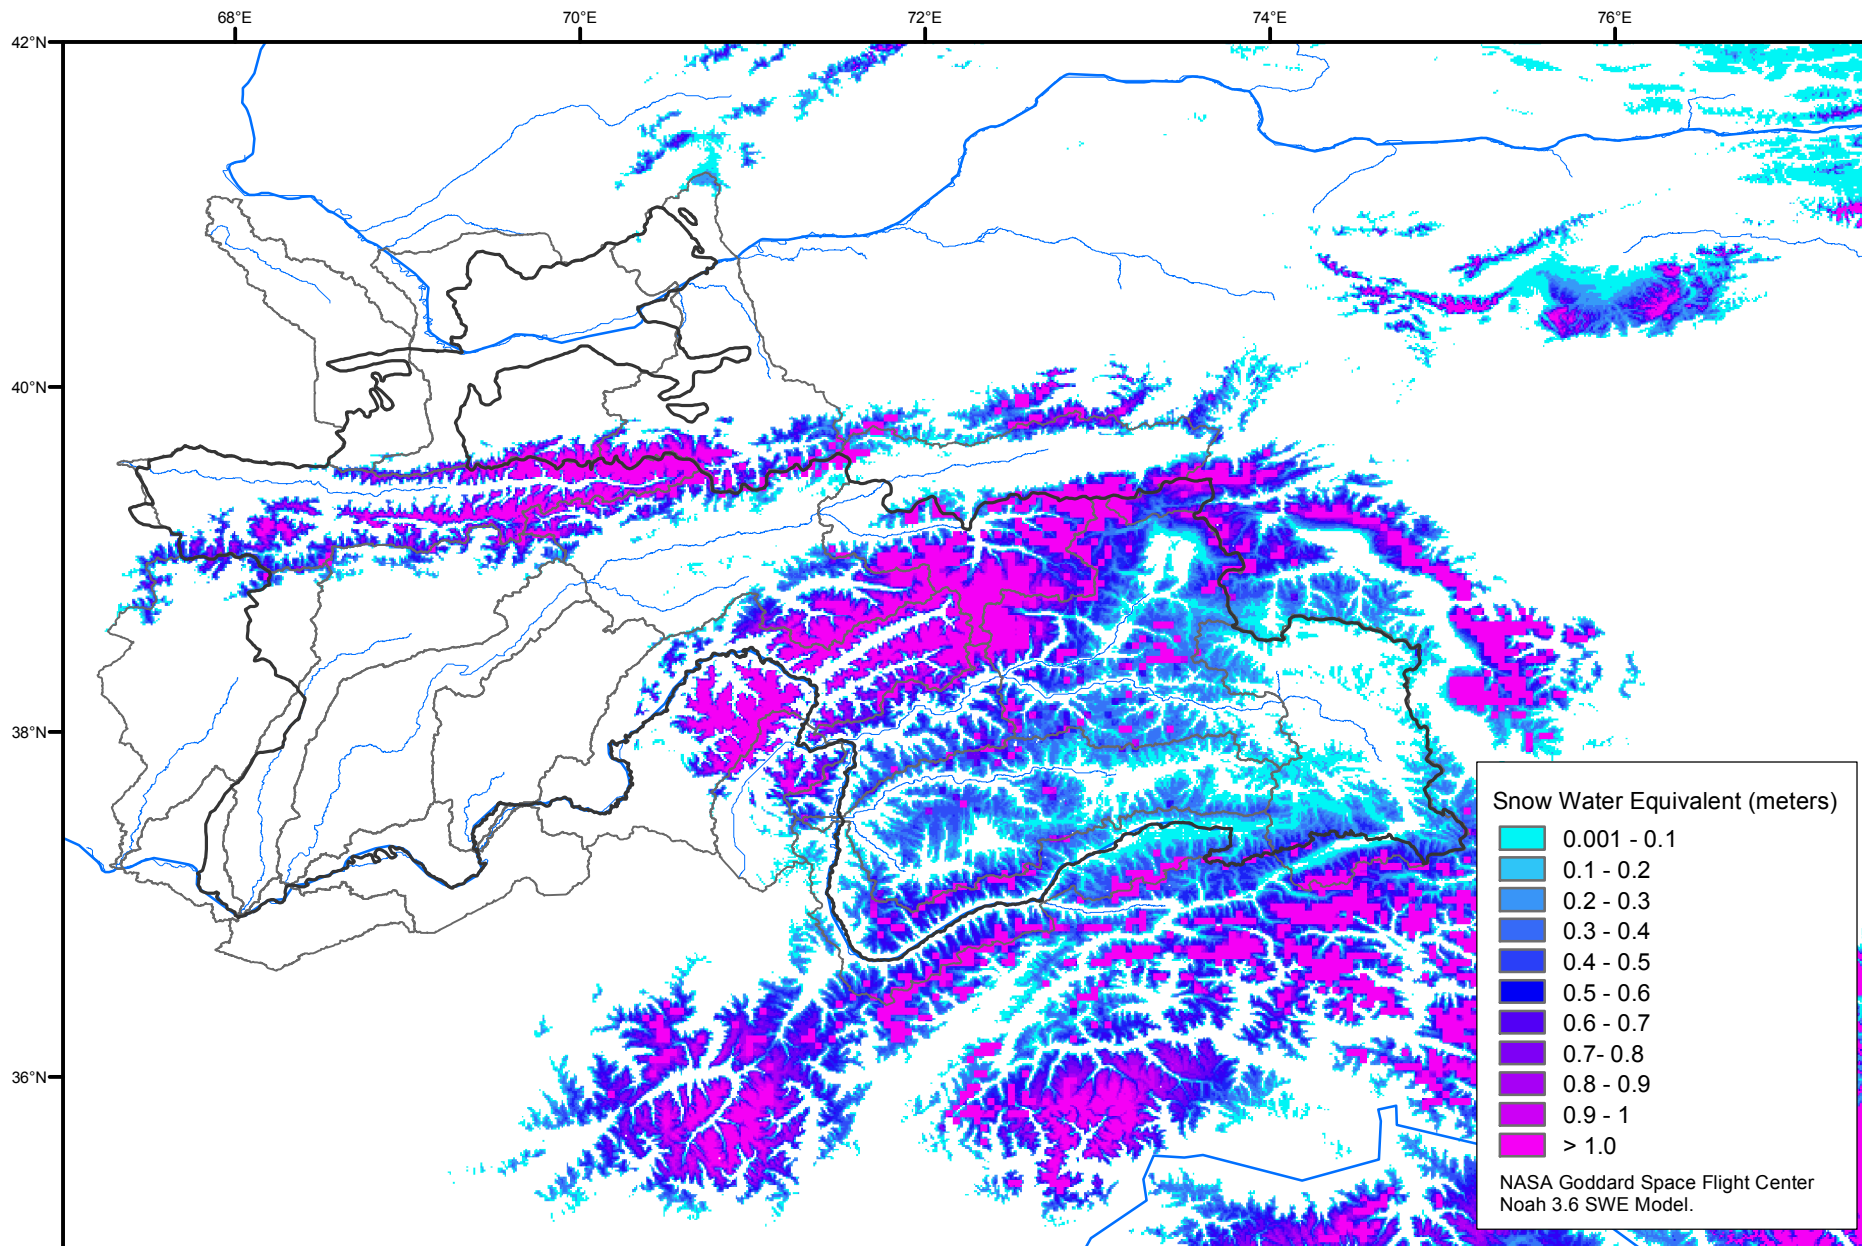

Snow Water Equivalent by Basin

June 15, 2006

Map created by USGS/EROS