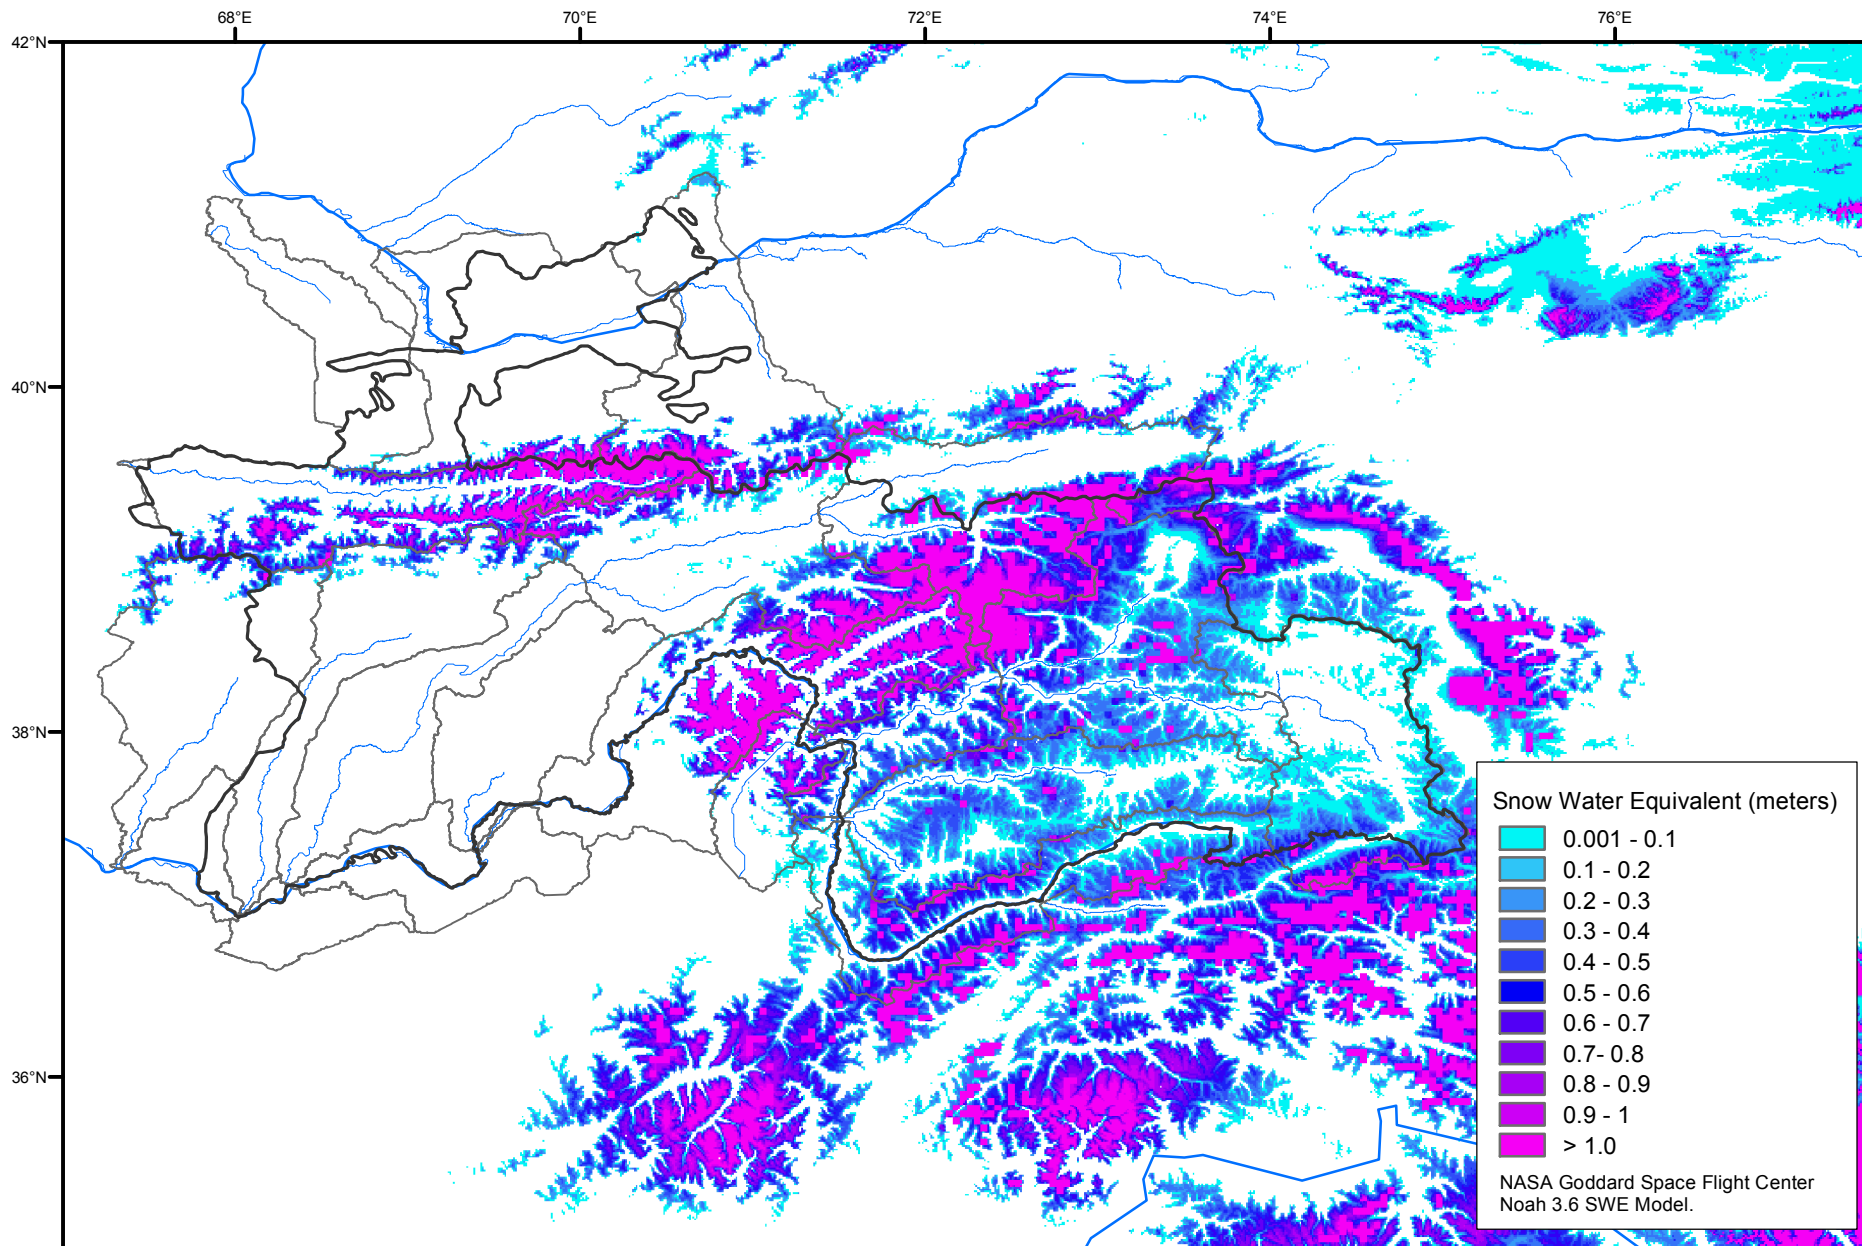

Snow Water Equivalent by Basin

June 16, 2006

Map created by USGS/EROS