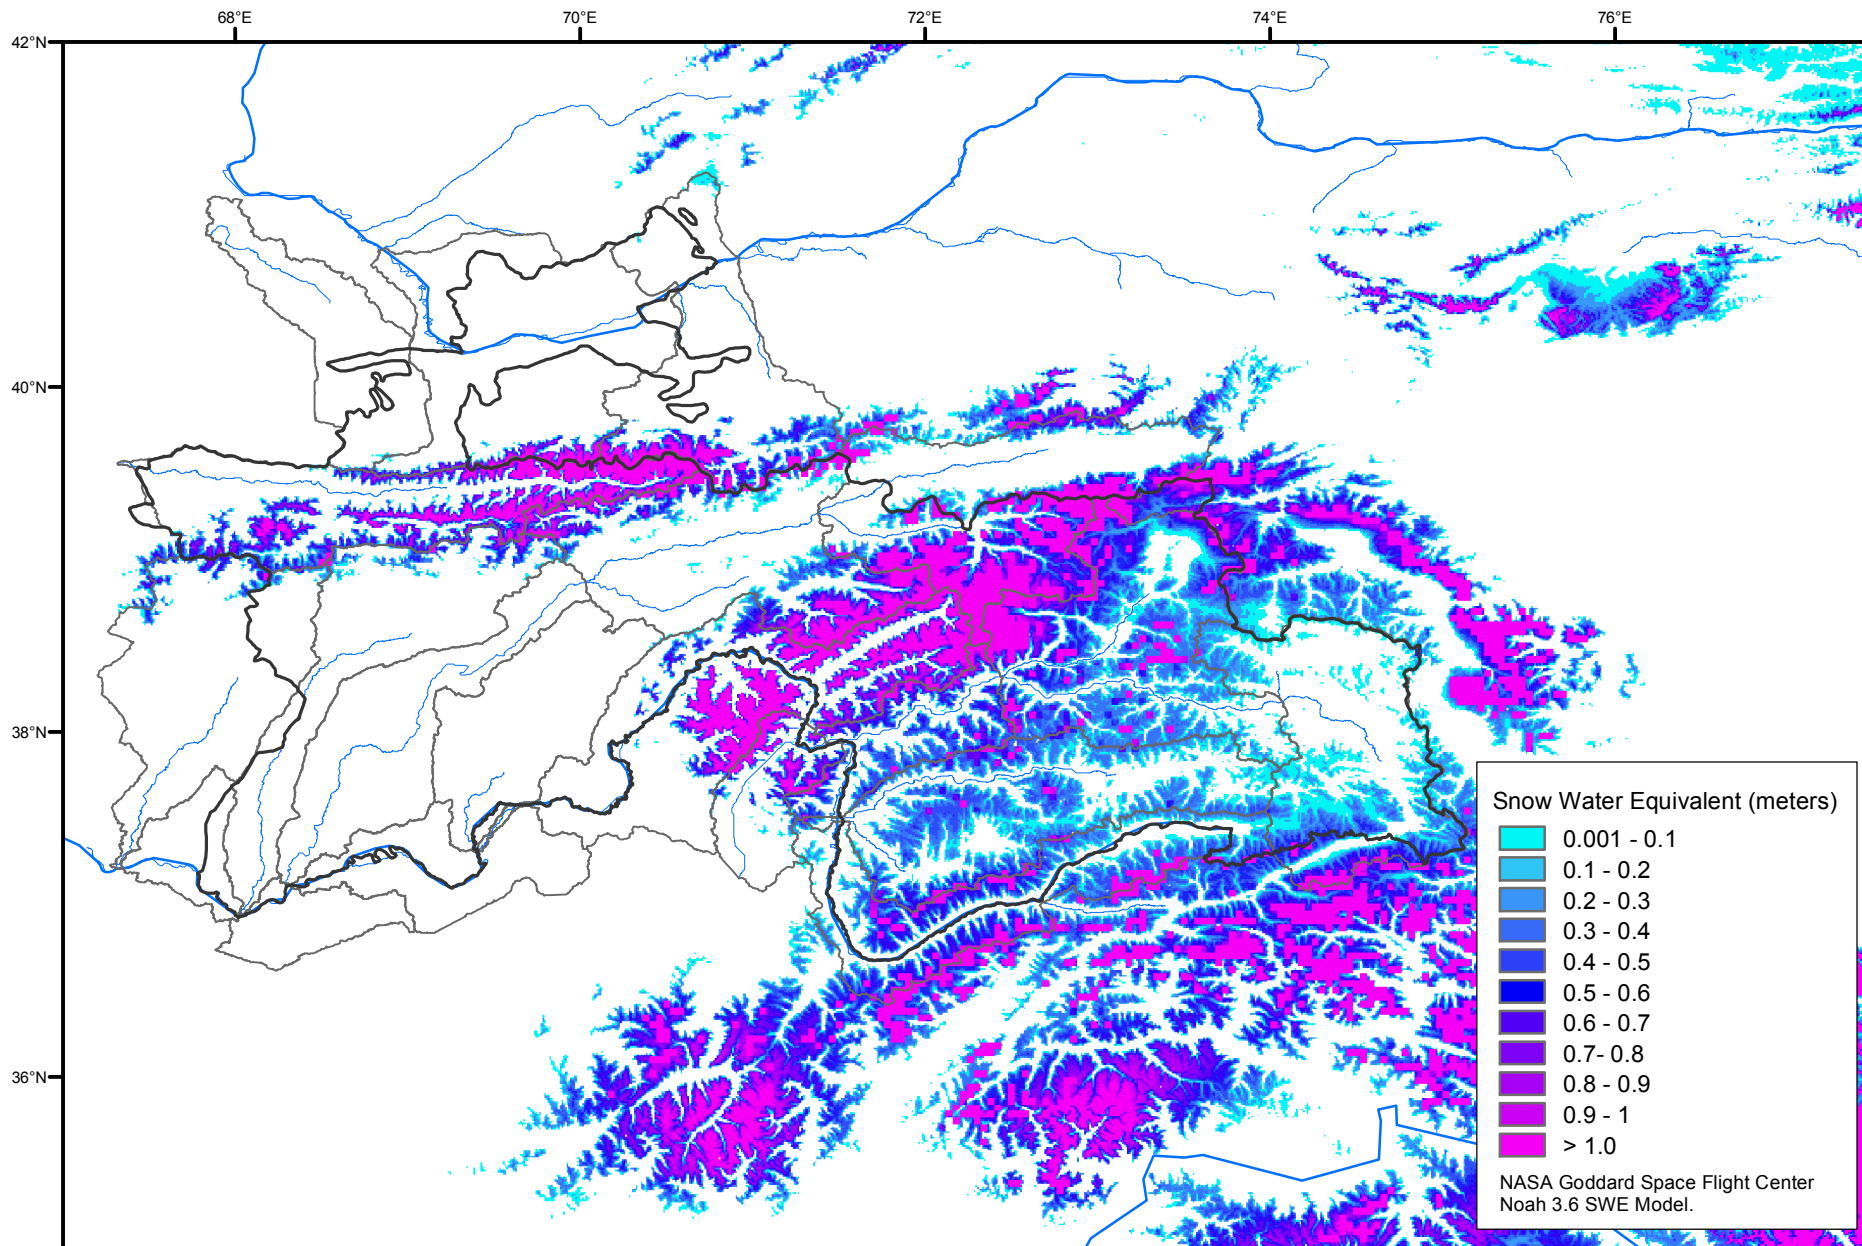

Snow Water Equivalent by Basin

June 19, 2006

Map created by USGS/EROS