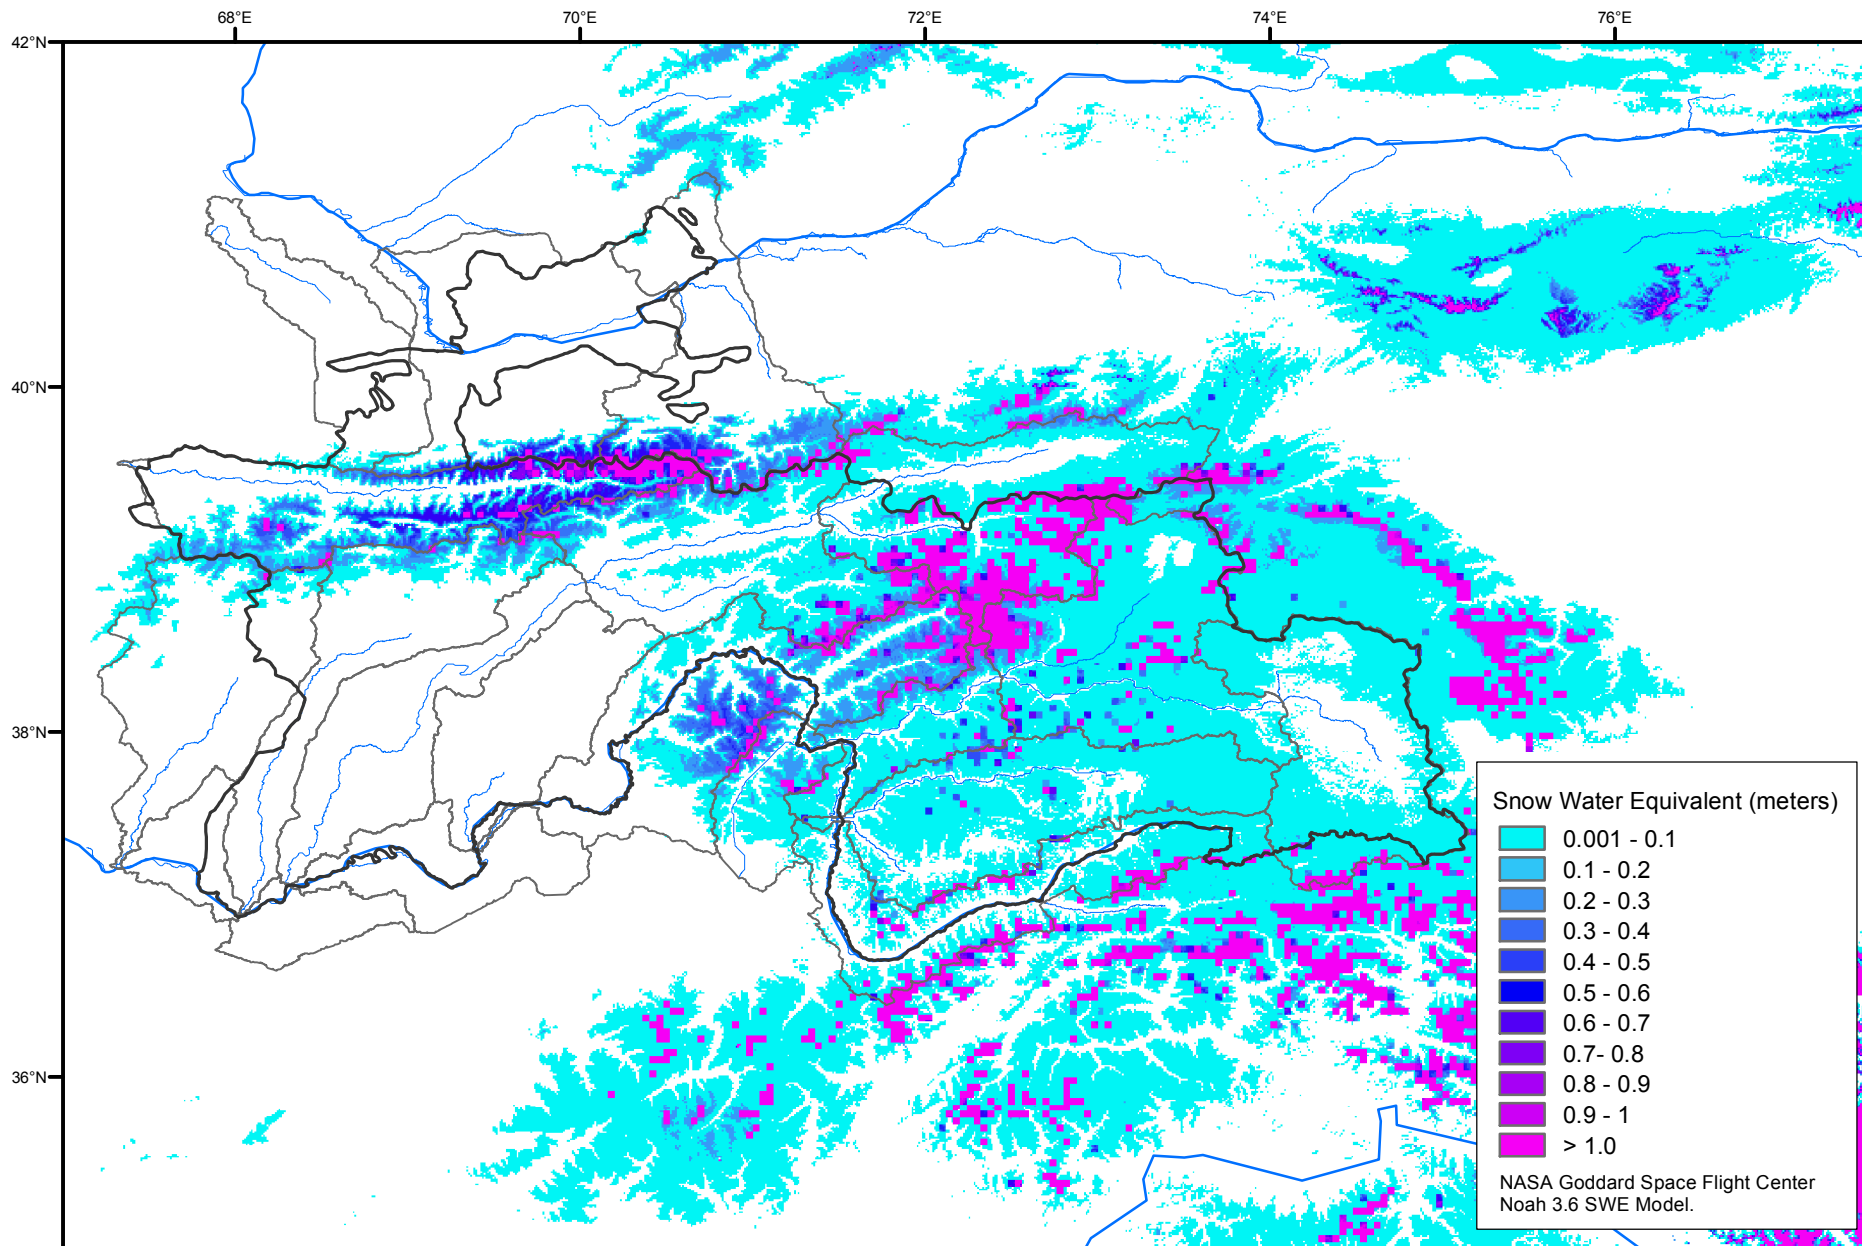

Snow Water Equivalent by Basin

November 05, 2006

Map created by USGS/EROS